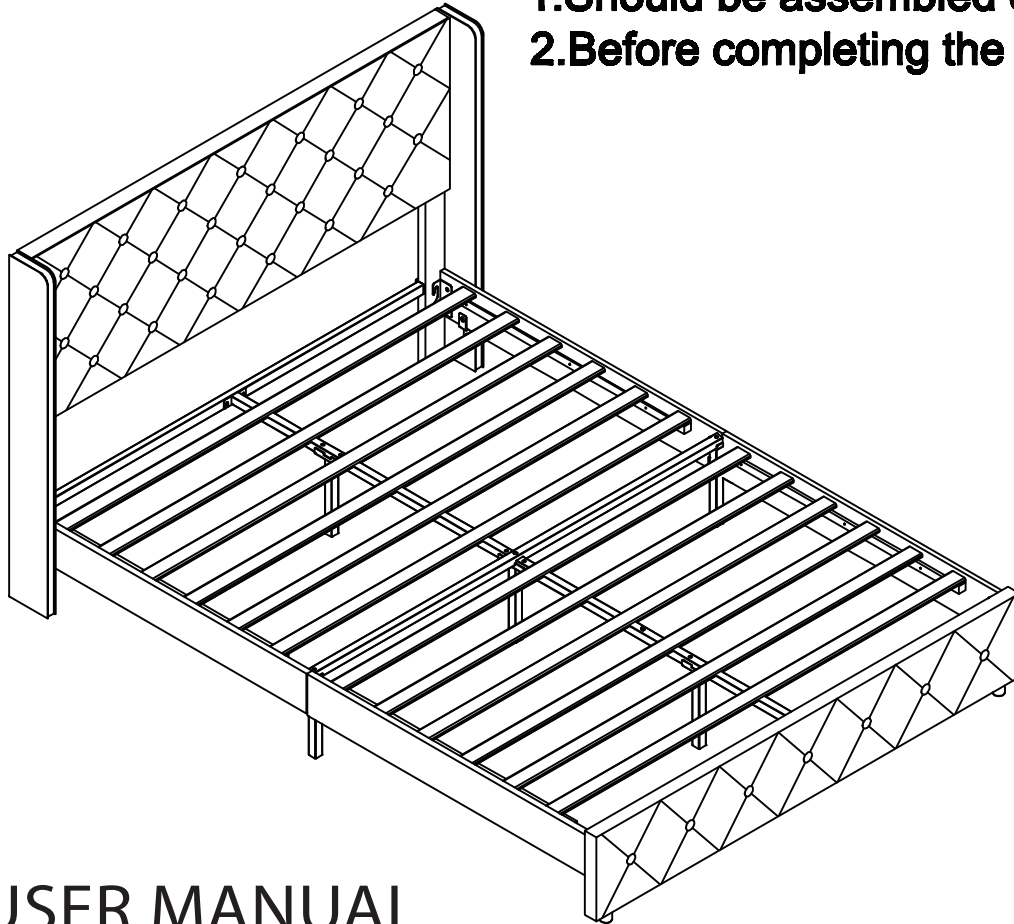

Assembly Instruction

Note:

- 1. Should be assembled on flat ground to keep balance.**
- 2. Before completing the installation, do not tighten the screws.**

USER MANUAL

SKU: KD004701 KD004601

BE031701 BE031801

It needs at least two people to install.

Before starting the assembly, you must read the whole manual and follow the instructions.

Page 1/9

Assembly Instruction

Hardware arts

 <p>(A) M8x15 16pcs</p>	 <p>(B) M8x20 26 pcs</p>	 <p>(C) M8x35 8 pcs</p>	 <p>(D) M8x45 5 pcs</p>	 <p>(E) 5# 1pc</p>				
---	--	---	---	--	---	---	---	---