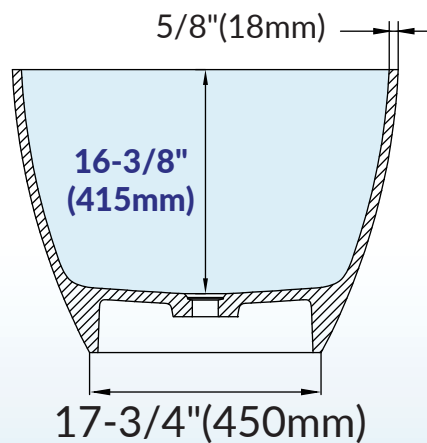

WOODBIDGE®

IMPORTANT INFORMATION

- Measurements are $\pm 1/2"$ and subject to change without notice
- Specifications & Configurations are subject to change without notice
- Please measure tub on-site before installation
- Measurements herein supersede all others published prior to publication date shown below
- Before ordering or installing, please consider future access to equipment