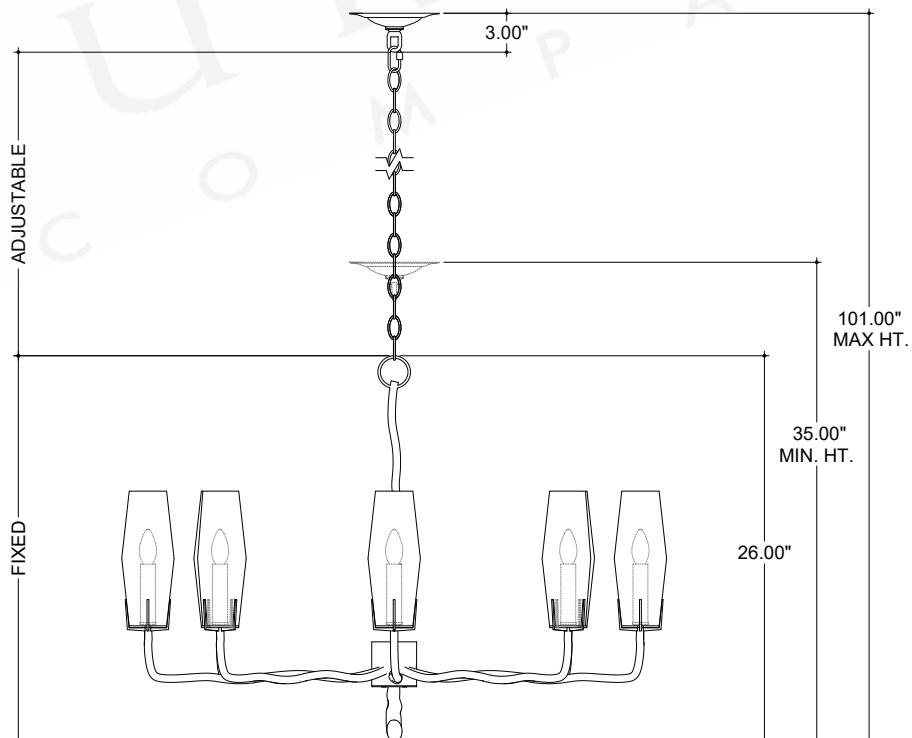

ITEM: 9000-1285

Overall Dimensions

Height: 26"

Diameter: 36"

CANOPY DETAIL

TOP VIEW

FRONT VIEW