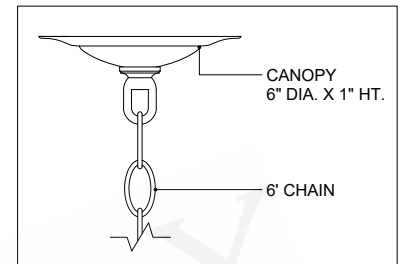

ITEM: 9000-1285

Overall Dimensions

Height: 26"

Diameter: 36"

CANOPY DETAIL

TOP VIEW

FRONT VIEW