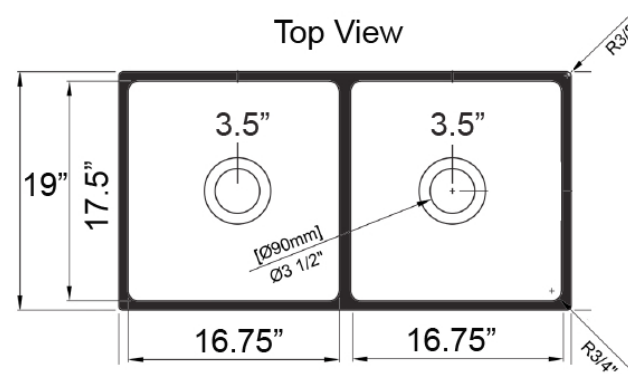

Cape Collection

Premium Fireclay Farmhouse Apron Sink

Nantucket

S I N K S

www.NantucketSinksUSA.com
info@nantucketsinksusa.com

OVERALL DIMENSIONS	INTERIOR BOWL	APRON HEIGHT	INTERIOR BOWL DEPTH	DRAIN DIMENSIONS
36" x 19" x 10"	16.75" x 17.5" each	10"	8.5"	3.5" Opening

FEATURES:

- Fireclay Double Bowl Farmhouse Apron Sink
- Template Not Included
- Very Heavy 2 Person Lift Recommended
- Limited Warranty
- Includes Drains & Grids
- Nominal Dimensions, actual may vary up to .25"
- Apron base cabinet required