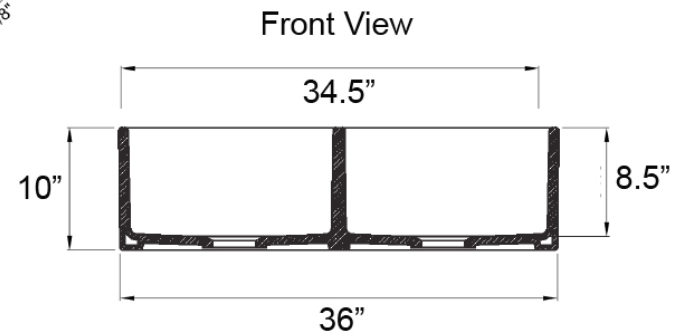

Cape Collection

Premium Fireclay Farmhouse Apron Sink

Nantucket

S I N K S

www.NantucketSinksUSA.com
info@nantucketsinksusa.com

OVERALL DIMENSIONS	INTERIOR BOWL	APRON HEIGHT	INTERIOR BOWL DEPTH	DRAIN DIMENSIONS
36" x 19" x 10"	16.75" x 17.5" each	10"	8.5"	3.5" Opening

FEATURES:

- Fireclay Double Bowl Farmhouse Apron Sink
- Template Not Included
- Very Heavy 2 Person Lift Recommended
- Limited Warranty
- Includes Drains & Grids
- Nominal Dimensions, actual may vary up to .25"
- Apron base cabinet required