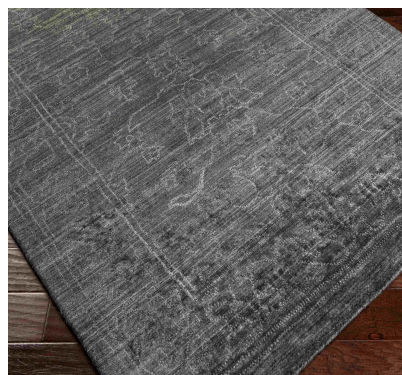

Hightower HTW-3002

CORNER DETAIL

DETAILS

100% Viscose
Hand Knotted
Medium Pile
Thickness: 0.45"
Made in India

SIZES AVAILABLE

2' x 3'	8' Round
4' x 6'	8' Square
6' x 9'	18" Sample
8' x 10'	Custom Sizes Available
9' x 13'	
10' x 14'	
12' x 15'	
2'6" x 10'	
3' x 12'	