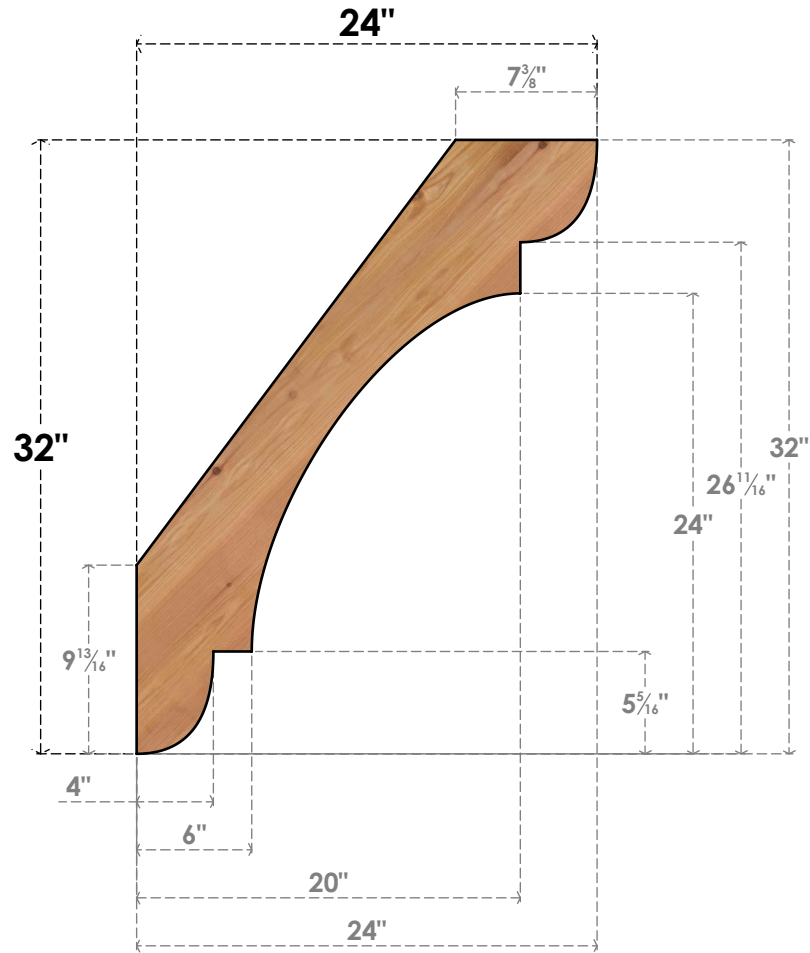

BRC06X24X32OLY00SWR

5 1/2"W X 24"D X 32"H OLYMPIC SMOOTH BRACE, WESTERN RED CEDAR

SIDE

FRONT

EKENA MILLWORK
 2300 WEST MAIN ST.
 CLARKSVILLE, TX 75426
 TOLL FREE: 866-607-0453
 WWW.EKENAMILLWORK.COM

NOTES

1. INSTALLATION TO BE COMPLETED IN ACCORDANCE WITH MANUFACTURER'S SPECIFICATIONS.
2. DRAWING MAY NOT BE TO SCALE
3. THIS DRAWING IS INTENDED FOR DESIGN AND PLANNING PURPOSES ONLY.
4. ALL INFORMATION CONTAINED HEREIN WAS CURRENT AT THE TIME OF DEVELOPMENT BUT MUST BE REVIEWED AND APPROVED BY THE PRODUCT MANUFACTURER TO BE CONSIDERED ACCURATE.
5. PRODUCTS ARE NOT KILN DRIED. THIS ITEM IS UNIQUE AND WILL CONTAIN THE NATURAL VARIATIONS THAT THE WOOD SPECIES OFFERS. THIS MAY RESULT IN VARIATIONS UP TO 1/4"