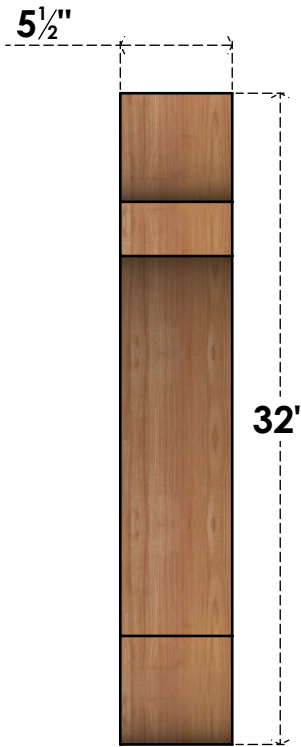

BRC06X24X32OLY00SWR

5 1/2"W X 24"D X 32"H OLYMPIC SMOOTH BRACE, WESTERN RED CEDAR

SIDE

FRONT

EKENA MILLWORK
 2300 WEST MAIN ST.
 CLARKSVILLE, TX 75426
 TOLL FREE: 866-607-0453
 WWW.EKENAMILLWORK.COM

NOTES

1. INSTALLATION TO BE COMPLETED IN ACCORDANCE WITH MANUFACTURER'S SPECIFICATIONS.
2. DRAWING MAY NOT BE TO SCALE
3. THIS DRAWING IS INTENDED FOR DESIGN AND PLANNING PURPOSES ONLY.
4. ALL INFORMATION CONTAINED HEREIN WAS CURRENT AT THE TIME OF DEVELOPMENT BUT MUST BE REVIEWED AND APPROVED BY THE PRODUCT MANUFACTURER TO BE CONSIDERED ACCURATE.
5. PRODUCTS ARE NOT KILN DRIED. THIS ITEM IS UNIQUE AND WILL CONTAIN THE NATURAL VARIATIONS THAT THE WOOD SPECIES OFFERS. THIS MAY RESULT IN VARIATIONS UP TO 1/4"