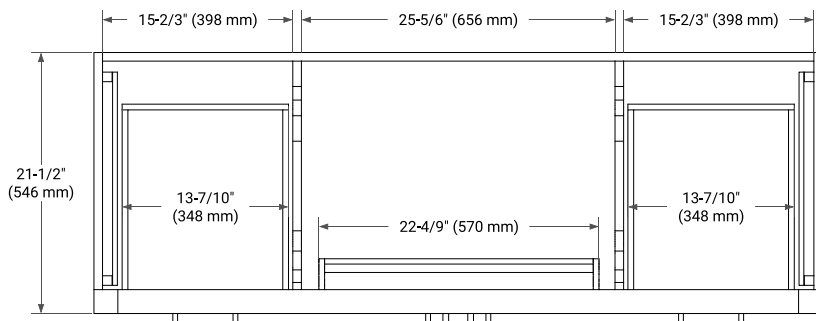

60" SINGLE SINK BASE CABINET

BASE CABINET DIMENSIONS

60" W x 21.5" D x 34.5" H

FEATURES

- Solid wood frame & plywood panels
- Dovetail drawers and joints
- Soft closing doors & drawers

HARDWARE FINISHES*

Brushed Nickel Satin Brass Matte Black Polished Chrome

61" SINGLE OVAL SINK COUNTERTOP WITH 1.5" THICKNESS

OVERALL DIMENSIONS

61" W x 22" D x 1.5" H

COUNTERTOP OPTIONS

Carrara Marble

White Quartz

FEATURES

- Solid countertop with mitered edges & seams
- Undermount white oval sink
- Pre-drilled for 8" widespread faucet

INCLUDED

- Countertop
- Matching Backsplash
- Oval Sink

COUNTERTOP PLAN VIEW

EDGE SIDE VIEW

THREE DIMENSIONAL COUNTERTOP VIEW