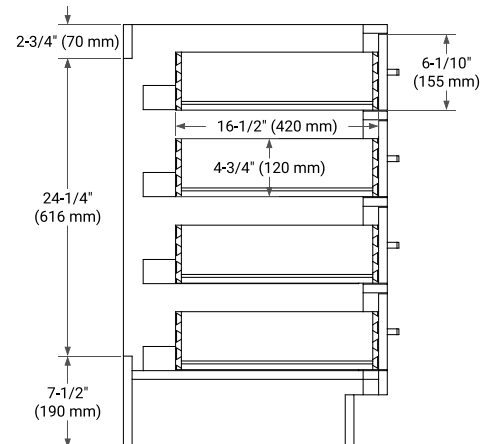

60" SINGLE SINK BASE CABINET

BASE CABINET DIMENSIONS

60" W x 21.5" D x 34.5" H

FEATURES

- Solid wood frame & plywood panels
- Dovetail drawers and joints
- Soft closing doors & drawers

HARDWARE FINISHES*

Brushed Nickel Satin Brass Matte Black Polished Chrome

61" SINGLE OVAL SINK COUNTERTOP WITH 1.5" THICKNESS

OVERALL DIMENSIONS

61" W x 22" D x 1.5" H

COUNTERTOP OPTIONS

Carrara Marble

White Quartz

FEATURES

- Solid countertop with mitered edges & seams
- Undermount white oval sink
- Pre-drilled for 8" widespread faucet

INCLUDED

- Countertop
- Matching Backsplash
- Oval Sink

COUNTERTOP PLAN VIEW

EDGE SIDE VIEW

THREE DIMENSIONAL COUNTERTOP VIEW