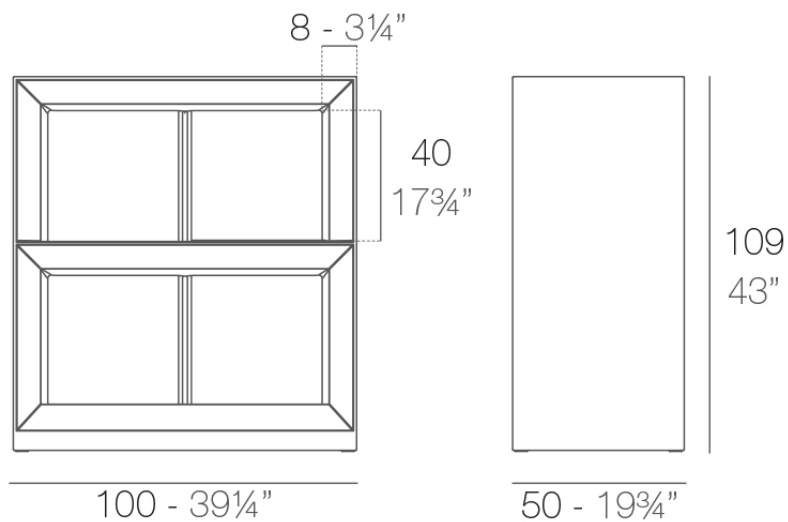

Info

Description

Made of polyethylene resin by rotational moulding. 100% Recyclable. Item suitable for indoor and outdoor use. Available in different finishes.

Weight: 35.06 Kg

VELA Contrabarra
VELA Shelving system