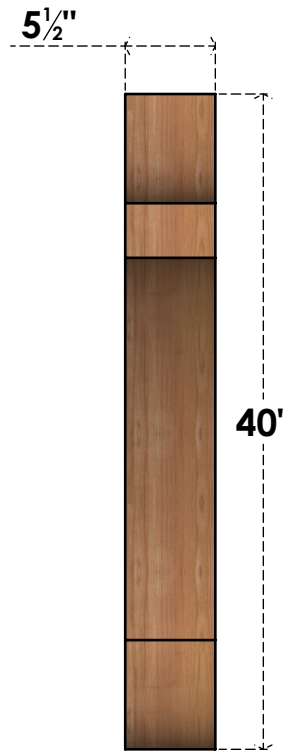

BRC06X40X40OLY00SWR

5 1/2"W X 40"D X 40"H OLYMPIC SMOOTH BRACE, WESTERN RED CEDAR

SIDE

FRONT

EKENA MILLWORK
 2300 WEST MAIN ST.
 CLARKSVILLE, TX 75426
 TOLL FREE: 866-607-0453
 WWW.EKENAMILLWORK.COM

NOTES

1. INSTALLATION TO BE COMPLETED IN ACCORDANCE WITH MANUFACTURER'S SPECIFICATIONS.
2. DRAWING MAY NOT BE TO SCALE
3. THIS DRAWING IS INTENDED FOR DESIGN AND PLANNING PURPOSES ONLY.
4. ALL INFORMATION CONTAINED HEREIN WAS CURRENT AT THE TIME OF DEVELOPMENT BUT MUST BE REVIEWED AND APPROVED BY THE PRODUCT MANUFACTURER TO BE CONSIDERED ACCURATE.
5. PRODUCTS ARE NOT KILN DRIED. THIS ITEM IS UNIQUE AND WILL CONTAIN THE NATURAL VARIATIONS THAT THE WOOD SPECIES OFFERS. THIS MAY RESULT IN VARIATIONS UP TO 1/4"