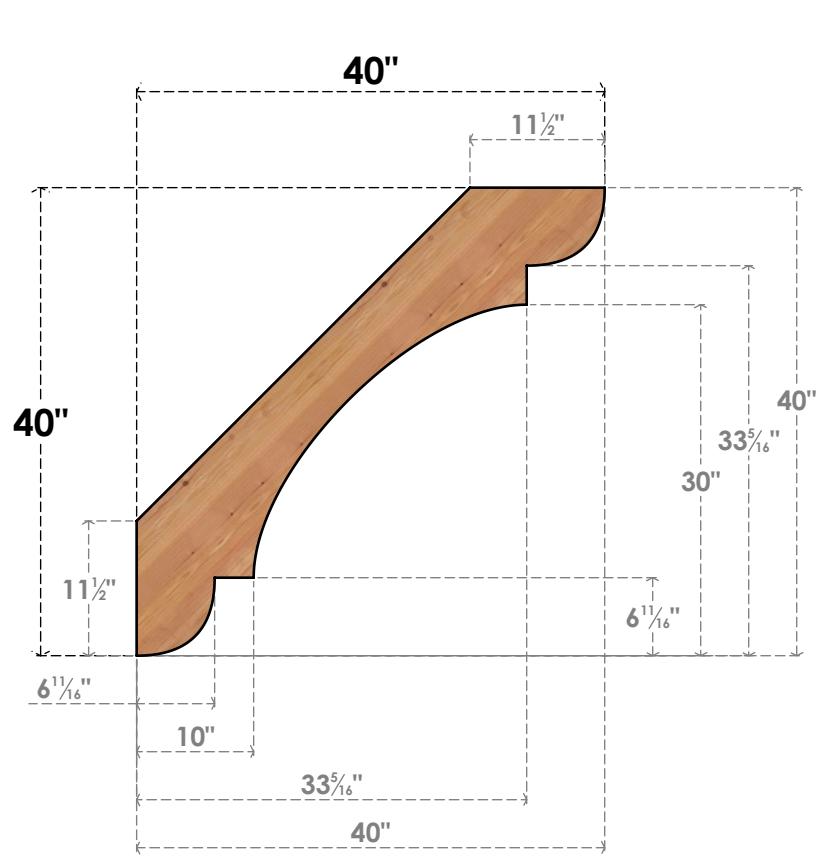

BRC06X40X40OLY00SWR

5 1/2"W X 40"D X 40"H OLYMPIC SMOOTH BRACE, WESTERN RED CEDAR

SIDE

FRONT

EKENA MILLWORK
 2300 WEST MAIN ST.
 CLARKSVILLE, TX 75426
 TOLL FREE: 866-607-0453
 WWW.EKENAMILLWORK.COM

NOTES

1. INSTALLATION TO BE COMPLETED IN ACCORDANCE WITH MANUFACTURER'S SPECIFICATIONS.
2. DRAWING MAY NOT BE TO SCALE
3. THIS DRAWING IS INTENDED FOR DESIGN AND PLANNING PURPOSES ONLY.
4. ALL INFORMATION CONTAINED HEREIN WAS CURRENT AT THE TIME OF DEVELOPMENT BUT MUST BE REVIEWED AND APPROVED BY THE PRODUCT MANUFACTURER TO BE CONSIDERED ACCURATE.
5. PRODUCTS ARE NOT KILN DRIED. THIS ITEM IS UNIQUE AND WILL CONTAIN THE NATURAL VARIATIONS THAT THE WOOD SPECIES OFFERS. THIS MAY RESULT IN VARIATIONS UP TO 1/4"