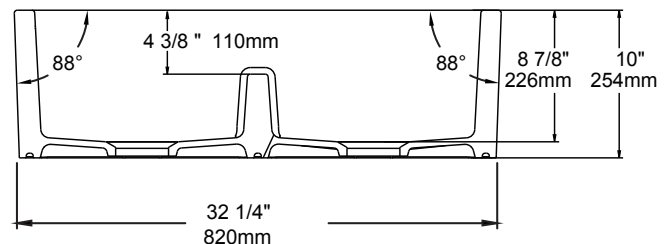

KFR1D-33GWH

33" Double Bowl Fireclay Sink

Kräus[®]

SPECIFICATION SHEET

Sink Dimensions

Overall Dimensions: 33" x 18 3/8" x 10"

Bowl Dimensions: 2 x 13 3/4" x 15 5/8"

Bowl Depth: 8 7/8"

Features

- Fireclay Construction
- Apron Front Farmhouse Double Bowl Sink
- Reversible Apron
- Required Minimum Cabinet Size: 33" Left to Right, 24" Front to Back
- 3 5/8" Drain Opening
- Center Center Drain

Accessories Included

- Strainer ST-2 x 2

Available Colors

- Glossy White

CODES/STANDARDS:

Product Certification

cUPC (ASME A112.19.3/CSA B45.4)

NOTE: Due to the typical ± 3 mm side wall variance in manufacturing, it is recommended that you design / modify the sink cabinet to match your clients individual sink(s) need.