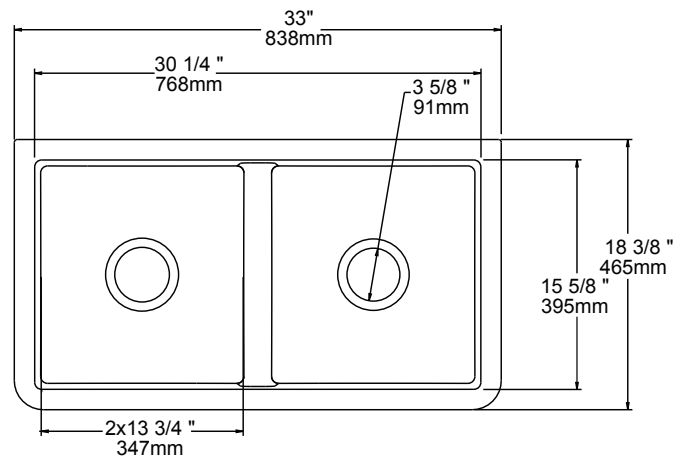

KFR1D-33GWH

33" Double Bowl Fireclay Sink

Kräus[®]

SPECIFICATION SHEET

Sink Dimensions

Overall Dimensions: 33" x 18 3/8" x 10"

Bowl Dimensions: 2 x 13 3/4" x 15 5/8"

Bowl Depth: 8 7/8"

Features

- Fireclay Construction
- Apron Front Farmhouse Double Bowl Sink
- Reversible Apron
- Required Minimum Cabinet Size: 33" Left to Right, 24" Front to Back
- 3 5/8" Drain Opening
- Center Center Drain

Accessories Included

- Strainer ST-2 x 2

Available Colors

- Glossy White

CODES/STANDARDS:

Product Certification

cUPC (ASME A112.19.3/CSA B45.4)

NOTE: Due to the typical ± 3 mm side wall variance in manufacturing, it is recommended that you design / modify the sink cabinet to match your clients individual sink(s) need.