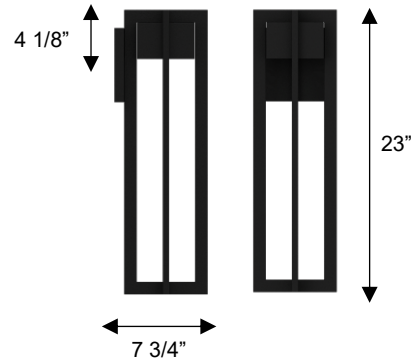

4 BAR Wall Sconce

DIMENSIONS

Height: 23"

Width/Diameter: 6 3/4"

Depth: 7 3/4"

Minimum Height:

Maximum Height:

Canopy/Backplate: 6 3/4"x5 7/8"

Product Weight: 4.9 lb

SPECIFICATIONS

Location Listed: Wet

IP Rating: IP65

Dark Sky Complaint

Rated Life: 54000 Hours

Standards: ETL, cETL

Input: 120 VAC, 60Hz

TRIAC Dimming: 100-10%

Downlight Illumination

Mounting: Wall Mount

Color Temperature: Adjustable

3000K/4000K/5000K

CRI Rating: 80

Material: Aluminum

Diffuser Material: Glass