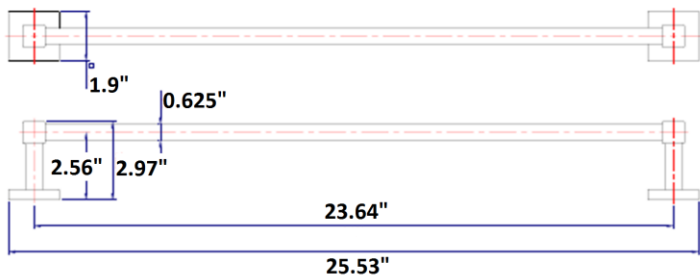

KARSEN Bath Accessories Collection

Specifications

Material Content zinc base & aluminum ring
Installation hardware included

Dimensions

24" towel bar

tp holder

towel ring

robe hook

Warranty & Compliances

Warranty 1 Year Limited Warranty

Order Codes & Finishes/Colors

	24" towel bar	robe hook	
Polished Chrome (US26)	581470	581504	TRU MATCH
Satin Nickel (US15)	581439	581462	TRU MATCH
Oil Rubbed Bronze (US10B)	581397	581421	TRU MATCH
	towel ring	tp holder	
Polished Chrome (US26)	581488	581496	TRU MATCH
Satin Nickel (US15)	581447	581454	TRU MATCH
Oil Rubbed Bronze (US10B)	581405	581413	TRU MATCH