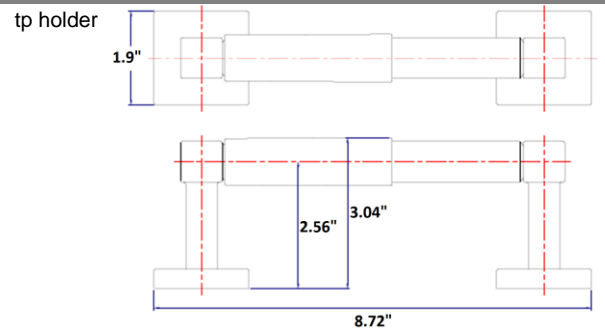

KARSEN Bath Accessories Collection

Specifications

Material Content zinc base & aluminum ring
Installation hardware included

Dimensions

24" towel bar

tp holder

towel ring

robe hook

Warranty & Compliances

Warranty 1 Year Limited Warranty

Order Codes & Finishes/Colors

	24" towel bar	robe hook	
Polished Chrome (US26)	581470	581504	TRU MATCH
Satin Nickel (US15)	581439	581462	TRU MATCH
Oil Rubbed Bronze (US10B)	581397	581421	TRU MATCH
	towel ring	tp holder	
Polished Chrome (US26)	581488	581496	TRU MATCH
Satin Nickel (US15)	581447	581454	TRU MATCH
Oil Rubbed Bronze (US10B)	581405	581413	TRU MATCH