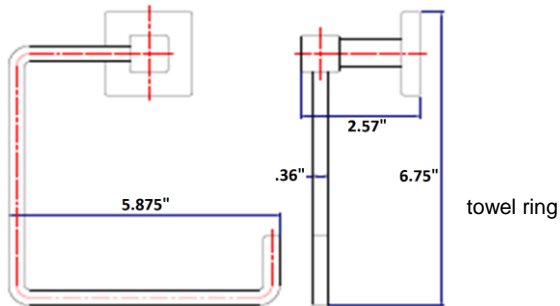

KARSEN Bath Accessories Collection

Specifications

Material Content zinc base & aluminum ring
Installation hardware included

Dimensions

24" towel bar

tp holder

towel ring

robe hook

Warranty & Compliances

Warranty 1 Year Limited Warranty

Order Codes & Finishes/Colors

	24" towel bar	robe hook	
Polished Chrome (US26)	581470	581504	TRU MATCH
Satin Nickel (US15)	581439	581462	TRU MATCH
Oil Rubbed Bronze (US10B)	581397	581421	TRU MATCH
	towel ring	tp holder	
Polished Chrome (US26)	581488	581496	TRU MATCH
Satin Nickel (US15)	581447	581454	TRU MATCH
Oil Rubbed Bronze (US10B)	581405	581413	TRU MATCH