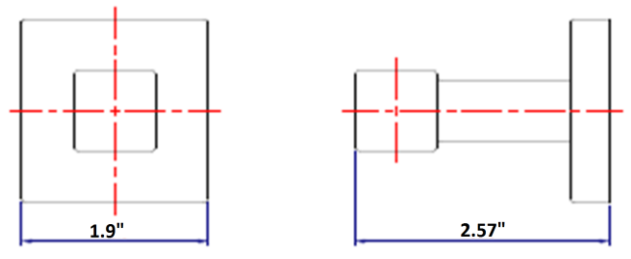

KARSEN Bath Accessories Collection

Specifications

Material Content zinc base & aluminum ring
Installation hardware included

Dimensions

24" towel bar

tp holder

towel ring

robe hook