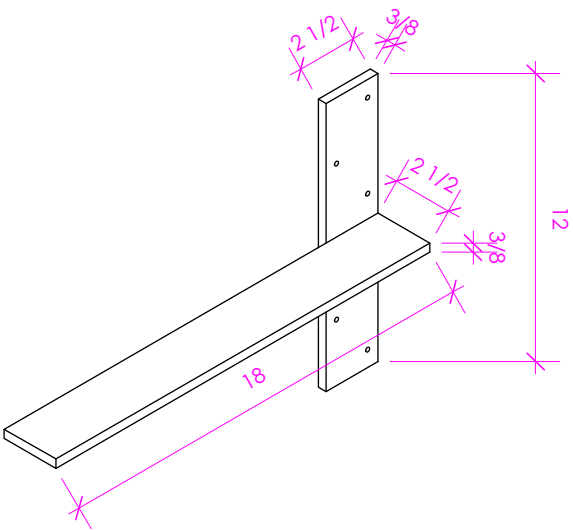

SHOWN WITH
BR1711

For the 2-hole configuration, the faucet is drilled at this size and spacing unless otherwise requested.
Recommended faucet: CIGNO #1514S/1514L

LACAVA reserves the right to revise any dimension or information on this sheet without notice. Dimensions are nominal and may vary within an industry accepted tolerance of 1/4". Cabinets with 'vanity top' sinks are made to the matching sink and dimensions may vary. LACAVA is not responsible for any cutouts, countertops, or furniture made without the actual product or template. Differences in color, grain, appearance, and texture are inherent in all natural woodwork and should be expected. Variances in these qualities are not deemed manufacturing defects and will not be accepted as valid reasons for return or exchanges. Plumbing specifications are only a guideline and may need alteration based on application.

LACAVA

WALL STUD BRACKETS

BR-ST12

BR-ST14

BR-ST18

REVERSIBLE STEEL BRACKET
IN MATTE BLACK
TO SECURE TO STUDS

LACAVA reserves the right to revise any dimension or information on this sheet without notice. Dimensions are nominal and may vary within an industry accepted tolerance of 1/4". Cabinets with 'vanity top' sinks are made to the matching sink and dimensions may vary. LACAVA is not responsible for any cutouts, countertops, or furniture made without the actual product or template. Differences in color, grain, appearance, and texture are inherent in all natural woodwork and should be expected. Variances in these qualities are not deemed manufacturing defects and will not be accepted as valid reasons for return or exchanges. Plumbing specifications are only a guideline and may need alteration based on application.