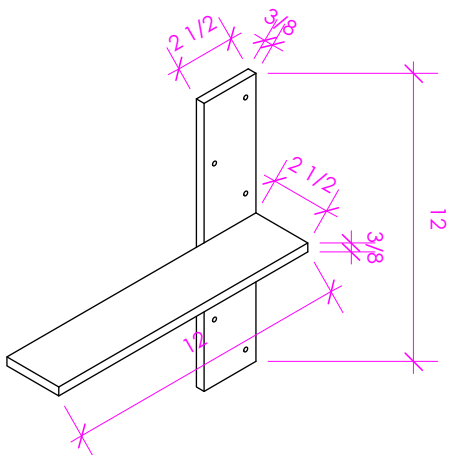

LACAVA

WALL STUD BRACKETS

BR-ST12