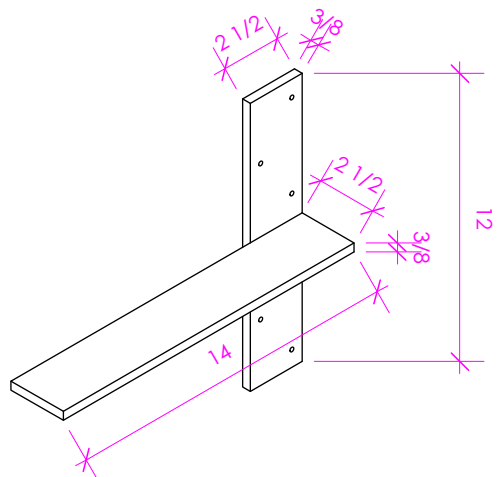

SHOWN WITH
BR1711

For the 2-hole configuration, the faucet is drilled at this size and spacing unless otherwise requested.
Recommended faucet: CIGNO #1514S/1514L

LACAVA reserves the right to revise any dimension or information on this sheet without notice. Dimensions are nominal and may vary within an industry accepted tolerance of 1/4". Cabinets with 'vanity top' sinks are made to the matching sink and dimensions may vary. LACAVA is not responsible for any cutouts, countertops, or furniture made without the actual product or template. Differences in color, grain, appearance, and texture are inherent in all natural woodwork and should be expected. Variances in these qualities are not deemed manufacturing defects and will not be accepted as valid reasons for return or exchanges. Plumbing specifications are only a guideline and may need alteration based on application.

LACAVA

WALL STUD BRACKETS

BR-ST12

BR-ST14

BR-ST18

REVERSIBLE STEEL BRACKET
IN MATTE BLACK
TO SECURE TO STUDS

LACAVA reserves the right to revise any dimension or information on this sheet without notice. Dimensions are nominal and may vary within an industry accepted tolerance of 1/4". Cabinets with 'vanity top' sinks are made to the matching sink and dimensions may vary. LACAVA is not responsible for any cutouts, countertops, or furniture made without the actual product or template. Differences in color, grain, appearance, and texture are inherent in all natural woodwork and should be expected. Variances in these qualities are not deemed manufacturing defects and will not be accepted as valid reasons for return or exchanges. Plumbing specifications are only a guideline and may need alteration based on application.