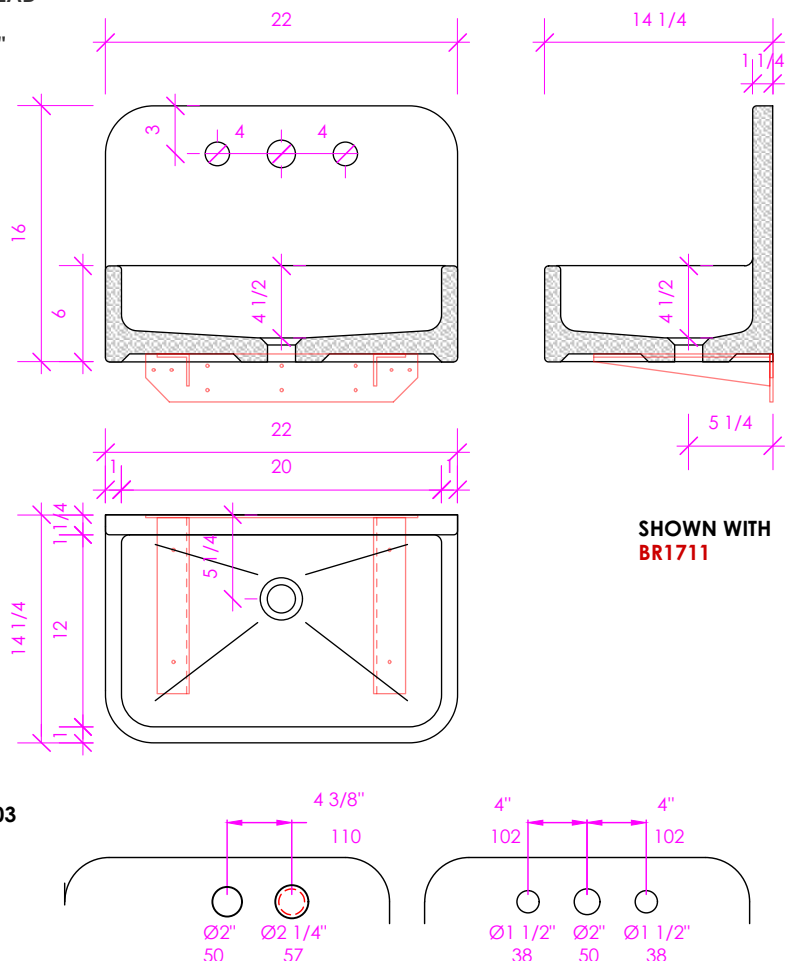

SPECIFICATIONS:

INSTALLATION:	WALLMOUNT OR VANITY TOP	
EXTERIOR DIMENSIONS:	22"w x 14-1/4"d x 16"h	
BASIN DIMENSIONS:	20"w x 12"d x 4-1/2"h	
MATERIAL:	CONCRETE	
WEIGHT:	78 lbs	
OVERFLOW:	NO	
FINISHES:	TER - Terracotta	SUN - Sun
	SLT - Slate	GAL - Galaxy
	CHL - Charcoal	AQA - Aqua
	SND - Sand	MAH - Matcha
	MOS - Moss	BRK - Brick
	LIL - Lilac	BST - Basalto
	CLY - Clay	FOR - Forest Green
		00 - no faucet holes
FAUCET HOLES:	01 - one faucet hole	
	02 - two faucet holes @ 4 3/8" SPREAD	
	03 - three faucet holes @ 8" SPREAD	
SPOUT HOLE SIZE:	Ø 2" dia	
CONTROL HOLE SIZE:	Ø 1 1/2" for 03 holes and Ø 2 1/4" for 02 holes	
DRAIN HOLE SIZE:	Ø 1 5/8"	

CODES AND STANDARDS:

- MEETS AND EXCEEDS APPLICABLE NATIONAL CODES AND STANDARDS

RECOMMENDED ITEMS:

- BRACKET: **BR1711** (17"W X 11-3/16"D X 3"H) OR **BR-ST14** (2-7/8"W X 14"D X 12"H)
- FAUCETS: CIGNO #151, 4S/1514L FOR 02 HOLES AND #1584S.1/1584L.1, #1585S.1/1585L.1, #1584S.3/1584L.3 FOR 03 HOLE CONFIGURATION.

SHOWN WITH
BR1711

For the 2-hole configuration, the faucet is drilled at this size and spacing unless otherwise requested.
Recommended faucet: CIGNO #1514S/1514L

LACAVA reserves the right to revise any dimension or information on this sheet without notice. Dimensions are nominal and may vary within an industry accepted tolerance of 1/4". Cabinets with 'vanity top' sinks are made to the matching sink and dimensions may vary. LACAVA is not responsible for any cutouts, countertops, or furniture made without the actual product or template. Differences in color, grain, appearance, and texture are inherent in all natural woodwork and should be expected. Variances in these qualities are not deemed manufacturing defects and will not be accepted as valid reasons for return or exchanges. Plumbing specifications are only a guideline and may need alteration based on application.