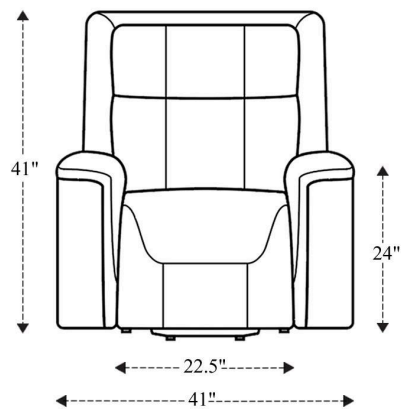

Power Recliner

Overall Dimensions	41" x 41" x 41"
Overall Width	41"
Overall Depth	41"
Overall Height	41"
Overall Weight	135.7 lbs.
Fully Reclined	70"
Distance from Wall	7.5"
Back of Seat to end of Chaise	40.75"
Leg Height <small>(Distance from Foot Rest to Floor in Full Recline)</small>	21"
Head Height <small>(Distance from Headrest to Floor in Full Recline)</small>	32"

Seat Width	22.5"
Seat Depth	22"
Seat Height	20.75"
Arm Width	8.5"
Arm Depth	21.5"
Arm Height	24"
Back Width	33.5"
Back Height	24.5"
Headrest Extended from Back	6.5"