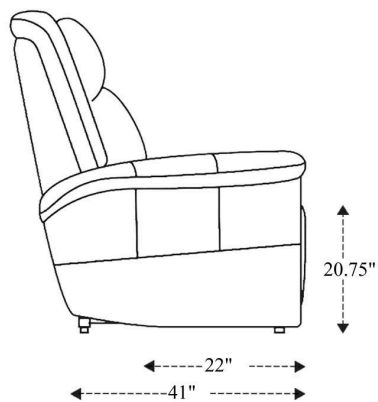

Power Recliner

Overall Dimensions	41" x 41" x 41"
Overall Width	41"
Overall Depth	41"
Overall Height	41"
Overall Weight	135.7 lbs.
Fully Reclined	70"
Distance from Wall	7.5"
Back of Seat to end of Chaise	40.75"
Leg Height <small>(Distance from Foot Rest to Floor in Full Recline)</small>	21"
Head Height <small>(Distance from Headrest to Floor in Full Recline)</small>	32"

Seat Width	22.5"
Seat Depth	22"
Seat Height	20.75"
Arm Width	8.5"
Arm Depth	21.5"
Arm Height	24"
Back Width	33.5"
Back Height	24.5"
Headrest Extended from Back	6.5"