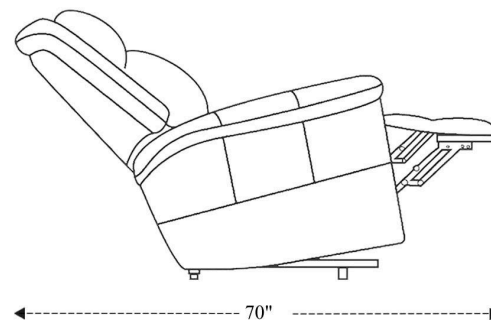

Power Recliner

Overall Dimensions	41" x 41" x 41"
Overall Width	41"
Overall Depth	41"
Overall Height	41"
Overall Weight	135.7 lbs.
Fully Reclined	70"
Distance from Wall	7.5"
Back of Seat to end of Chaise	40.75"
Leg Height <small>(Distance from Foot Rest to Floor in Full Recline)</small>	21"
Head Height <small>(Distance from Headrest to Floor in Full Recline)</small>	32"

Seat Width	22.5"
Seat Depth	22"
Seat Height	20.75"
Arm Width	8.5"
Arm Depth	21.5"
Arm Height	24"
Back Width	33.5"
Back Height	24.5"
Headrest Extended from Back	6.5"