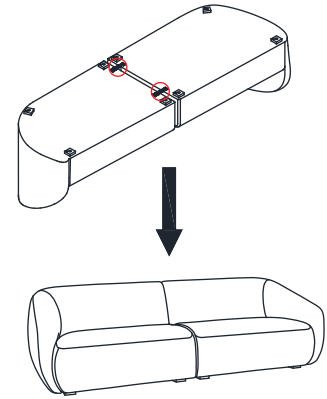

OPTION 2

OPTION 4