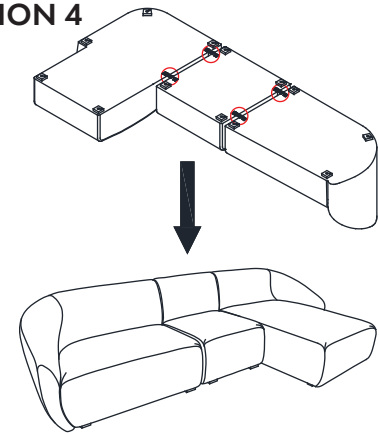

ASSEMBLY INSTRUCTIONS.

AMELIA CORNER CHAIR ESPRESSO

THANK YOU FOR YOUR PURCHASE!

PARTS AND HARDWARE.

(A) SEAT x 1	
(B) LEGS x 5	
(C) BOLTS (Ø5/16"-50MM) x 5	
(D) LOCK WASHERS (Ø12-Ø8.5-1MM) x 5	
(E) FLAT WASHERS (Ø19-Ø8.5-1.5MM) x 5	
(F) ALLEN WRENCH (K4) x 1	
(G) FEMALE BRACKETS (55-43-18MM) x 2	
(H) MALE BRACKETS (140-54-13MM) x 2	
(I) SCREWS (M3-25MM) x 18	

OPTION 1

OPTION 2

OPTION 3

OPTION 4

OPTION 5

OPTION 6