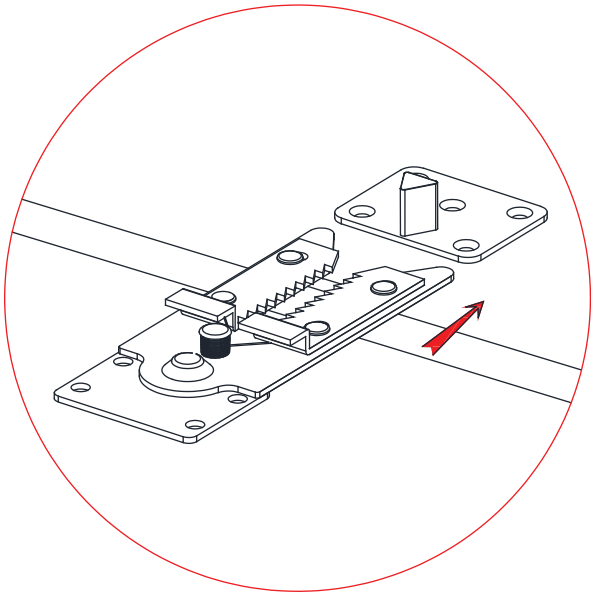

ASSEMBLY INSTRUCTIONS.

AMELIA CORNER CHAIR ESPRESSO

THANK YOU FOR YOUR PURCHASE!

PARTS AND HARDWARE.

(A) SEAT x 1	
(B) LEGS x 5	
(C) BOLTS (Ø5/16"-50MM) x 5	
(D) LOCK WASHERS (Ø12-Ø8.5-1MM) x 5	
(E) FLAT WASHERS (Ø19-Ø8.5-1.5MM) x 5	
(F) ALLEN WRENCH (K4) x 1	
(G) FEMALE BRACKETS (55-43-18MM) x 2	
(H) MALE BRACKETS (140-54-13MM) x 2	
(I) SCREWS (M3-25MM) x 18	

NOTES.

Thank you for purchasing this quality product! Be sure to check all packing material carefully for small part that may have come loose inside the carton during shipping.

CAUTION: The item is heavy, assembly should be performed by two people.