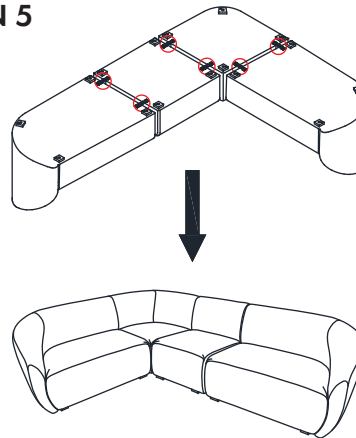

ASSEMBLY INSTRUCTIONS.

AMELIA CORNER CHAIR ESPRESSO

THANK YOU FOR YOUR PURCHASE!

PARTS AND HARDWARE.

(A) SEAT x 1	
(B) LEGS x 5	
(C) BOLTS (Ø5/16"-50MM) x 5	
(D) LOCK WASHERS (Ø12-Ø8.5-1MM) x 5	
(E) FLAT WASHERS (Ø19-Ø8.5-1.5MM) x 5	
(F) ALLEN WRENCH (K4) x 1	
(G) FEMALE BRACKETS (55-43-18MM) x 2	
(H) MALE BRACKETS (140-54-13MM) x 2	
(I) SCREWS (M3-25MM) x 18	

OPTION 1

OPTION 2

OPTION 3

OPTION 4

OPTION 5

OPTION 6