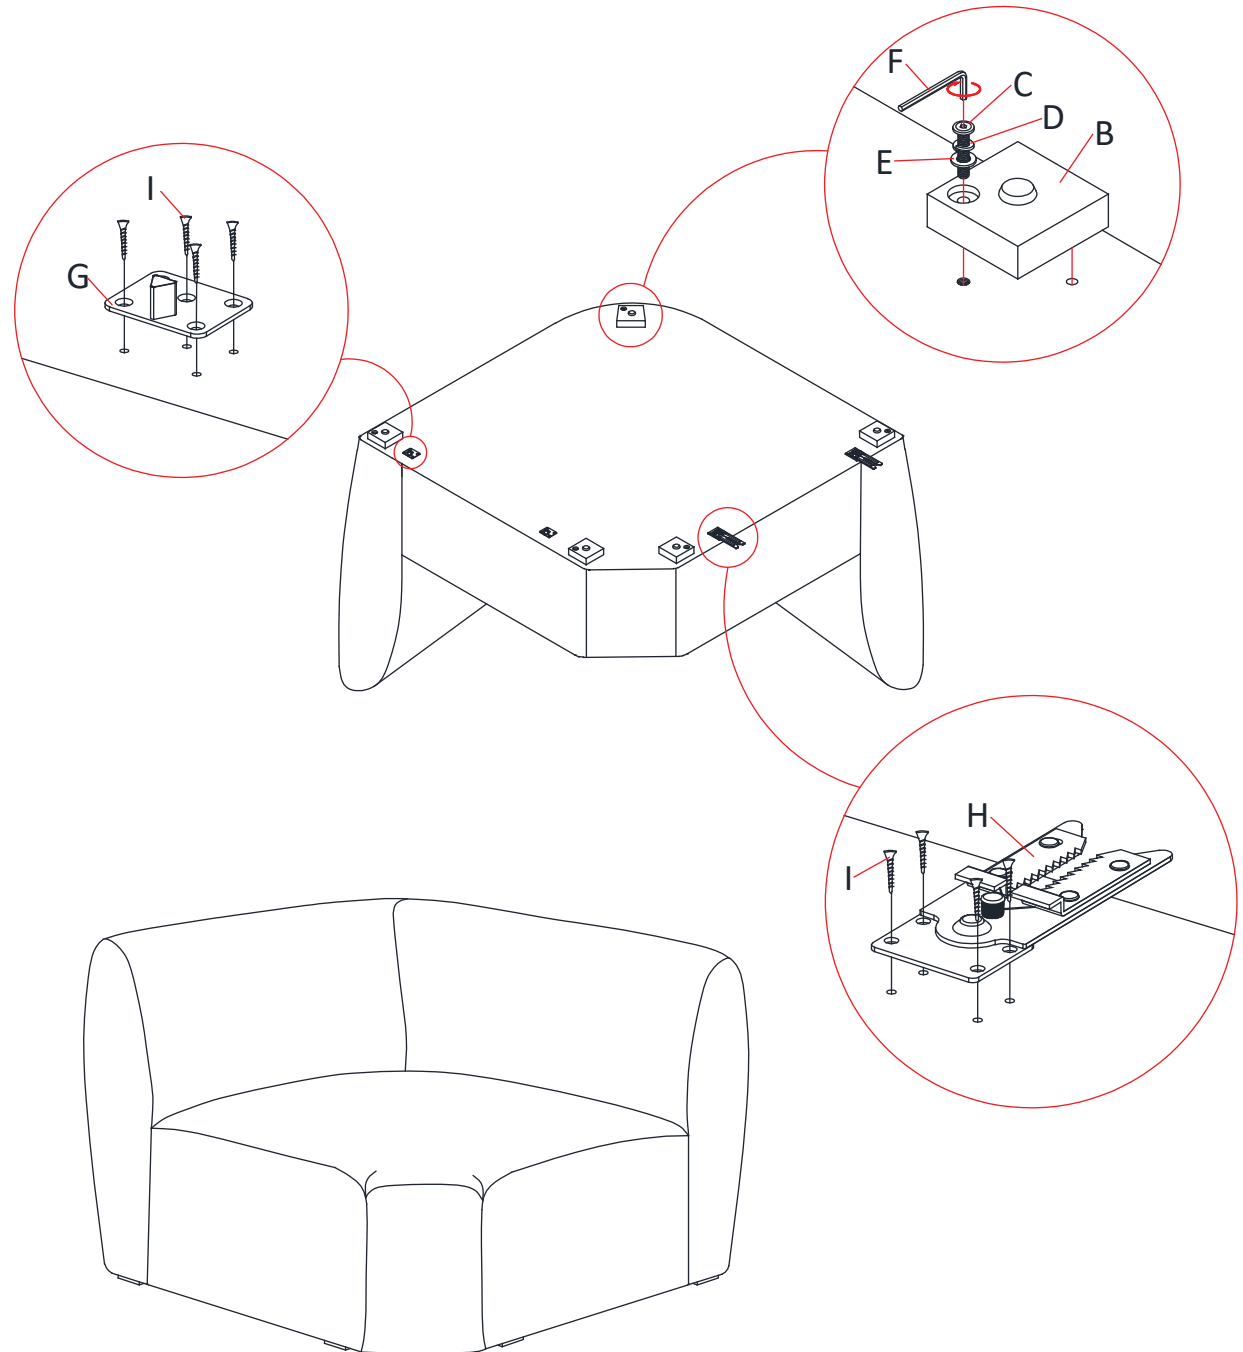

ASSEMBLY INSTRUCTIONS.

AMELIA CORNER CHAIR ESPRESSO

THANK YOU FOR YOUR PURCHASE!

PARTS AND HARDWARE.

(A) SEAT x 1	
(B) LEGS x 5	
(C) BOLTS (Ø5/16"-50MM) x 5	
(D) LOCK WASHERS (Ø12-Ø8.5-1MM) x 5	
(E) FLAT WASHERS (Ø19-Ø8.5-1.5MM) x 5	
(F) ALLEN WRENCH (K4) x 1	
(G) FEMALE BRACKETS (55-43-18MM) x 2	
(H) MALE BRACKETS (140-54-13MM) x 2	
(I) SCREWS (M3-25MM) x 18	

NOTES.

Thank you for purchasing this quality product! Be sure to check all packing material carefully for small part that may have come loose inside the carton during shipping.

CAUTION: The item is heavy, assembly should be performed by two people.