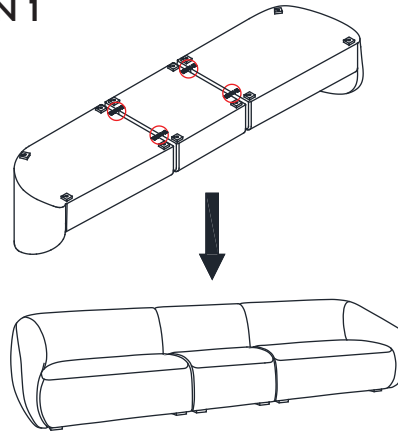

OPTION 1

OPTION 3