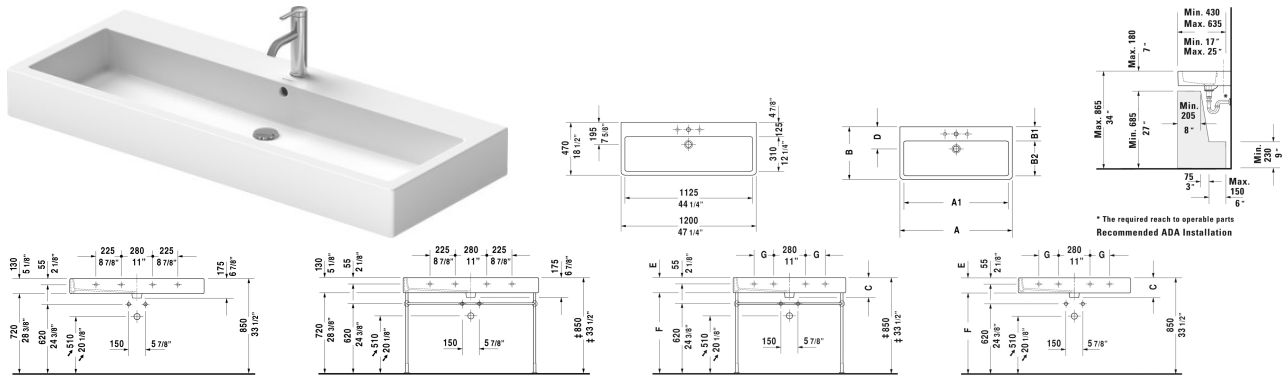

Vero Furniture washbasin # 0454120000 / 0454120030

< 47 1/4" Inch >

Furniture washbasin	Dimension	Weight	Order number
with faucet deck, underside fully glazed, hardware included, wall-mounted, cUPC® listed*			
<b>Colors</b>			
00 White			
<b>Variant</b>			
● with overflow	47 1/4" x 18 1/2" Inch	73.9 lb	0454120000
●●● with overflow	47 1/4" x 18 1/2" Inch	73.9 lb	0454120030
<b>Infobox</b>			
* Complies with following standards: ASME A112.19.2/CSA B45.1, When installing ceramics larger than 39 3/8", 2 sets of basin hardware # 6951000000 are required, Washbasin is not ADA compliant in combination with pedestal, siphon cover or metal console			
Sanitary ceramics with the special WonderGliss surface finish will remain clean and attractive-looking for a long time to come. When ordering WonderGliss please add a "1" as eleventh digit to the model number.			
<b>Accessory for ceramics</b>			
Push button drain assembly for washbasins with overflow	2" Inch	0.8 lb	005052
Towel rail square tube 1/2", Chrome	45 1/4" Inch	1.8 lb	003033
<b>Suitable products</b>			
Metal console height adjustable +2", for washbasin # 045412, 235012,			003074
Vanity unit wall-mounted 1 pull-out compartment, for Vero # 045412, 45 1/4" x 17 3/8" Inch	45 1/4" x 17 3/8" Inch		KT6689

Vero Furniture washbasin  # 0454120000 / 0454120030

|< 47 1/4" Inch >|

Vanity unit wall-mounted 2 drawers, upper drawer including cut-out for siphon and siphon cover, for Vero # 045412, 45 1/4" x 17 3/8" Inch	KT6639
Vanity unit wall-mounted 1 pull-out compartment, with compartment inserts that consist of glass dividers and 2 boxes (small/large), for Vero # 045412, 45 1/4" x 17 1/2" Inch	XL6047
Vanity unit wall-mounted 2 drawers, upper drawer including cut-out for siphon and siphon cover, for Vero # 045412, 45 1/4" x 17 1/2" Inch	XL6347