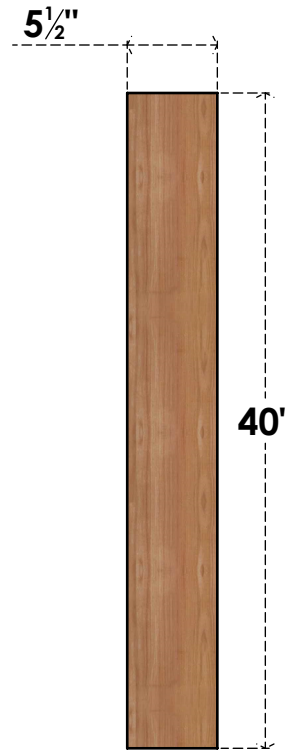

BRC06X34X40TRA00SWR

5 1/2"W X 34"D X 40"H TRADITIONAL SMOOTH BRACE, WESTERN RED CEDAR

SIDE

FRONT

EKENA MILLWORK
 2300 WEST MAIN ST.
 CLARKSVILLE, TX 75426
 TOLL FREE: 866-607-0453
 WWW.EKENAMILLWORK.COM

NOTES