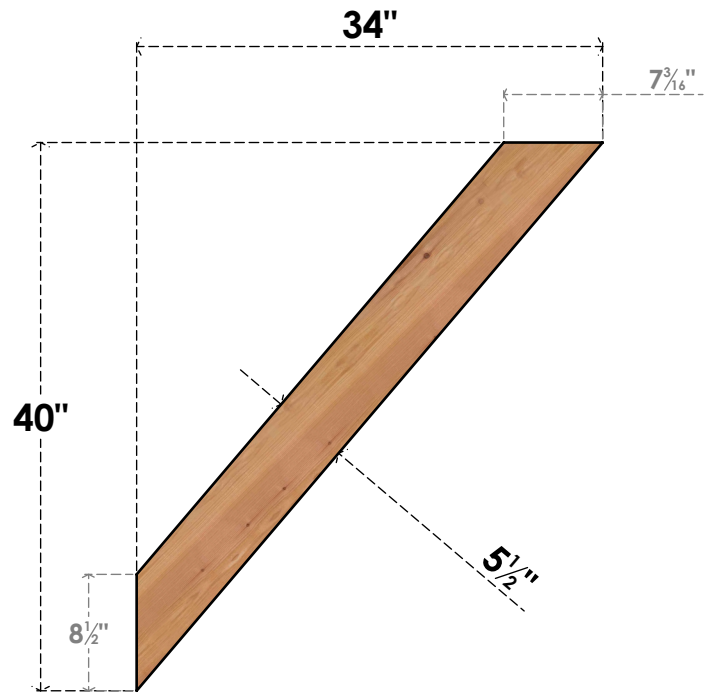

BRC06X34X40TRA00SWR

5 1/2"W X 34"D X 40"H TRADITIONAL SMOOTH BRACE, WESTERN RED CEDAR

SIDE

FRONT

EKENA MILLWORK
 2300 WEST MAIN ST.
 CLARKSVILLE, TX 75426
 TOLL FREE: 866-607-0453
 WWW.EKENAMILLWORK.COM

NOTES