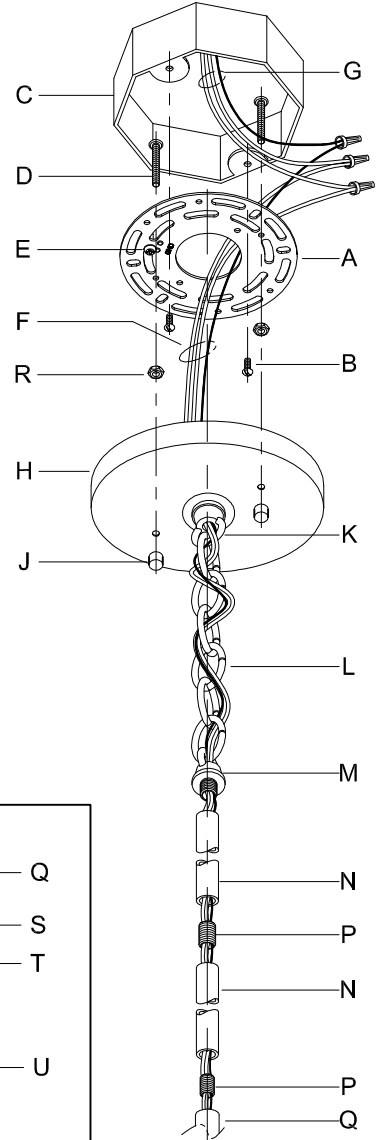

Assembly & Installation Instructions

CAUTION: Read instructions carefully and turn electricity off at main circuit breaker panel before beginning installation.

WARNING - If any Special Control Devices are used with this Fixture, Follow the Instructions Carefully to assure full compliance with N.E.C. requirements. If there are any questions, contact a Qualified Electrical Contractor.

CANOPY MOUNTING & WIRE CONNECTION ASSEMBLY STEPS:

Attach (N), (P) to achieve overall desired length.
 Una (N), (P) para lograr la longitud deseada.
 Joignez (N), (P) pour obtenir la longueur voulue.

1. D,E → A
2. R → D
3. B,A → C
4. F → P,N,M
5. P → Q
6. M → N
7. L → M,K
8. F → L,K,H
9. F → G
10. H,J → D

FIXTURE ASSEMBLY STEPS:

1. V → U
2. U → S
3. W → T

**B, C, G & W
 (NOT FURNISHED)
 (NO INCLUIDA)
 (NON FOURNIE)**

Instructions d'Assemblage et Installation

MISE EN GARDE: Lire les instructions avec soin et couper le courant au disjoncteur central avant de commencer l'installation.