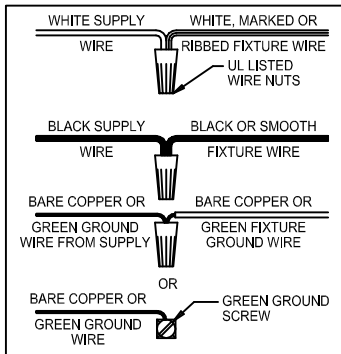

Assembly & Installation Instructions

CAUTION: Read instructions carefully and turn electricity off at main circuit breaker panel before beginning installation.

WARNING - If any Special Control Devices are used with this Fixture, Follow the Instructions Carefully to assure full compliance with N.E.C. requirements. If there are any questions, contact a Qualified Electrical Contractor.

CANOPY MOUNTING & WIRE CONNECTION ASSEMBLY STEPS:

Attach (N), (P) to achieve overall desired length.
 Una (N), (P) para lograr la longitud deseada.
 Joignez (N), (P) pour obtenir la longueur voulue.

1. D,E → A
2. R → D
3. B,A → C
4. F → P,N,M
5. P → Q
6. M → N
7. L → M,K
8. F → L,K,H
9. F → G
10. H,J → D