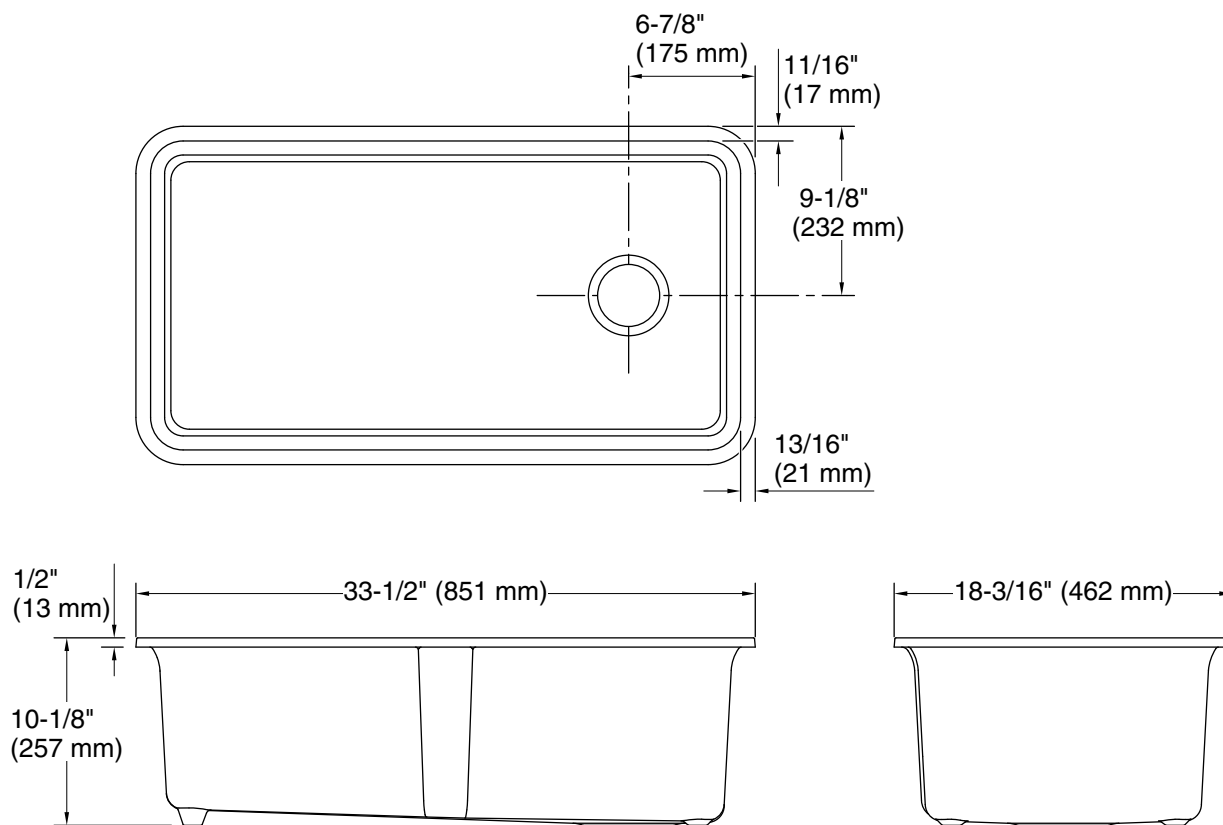

Gunnison®

33-1/2" undermount single-bowl kitchen sink
34287

Features

- 36" minimum base cabinet width
- Single bowl
- 9-1/2" (241 mm) depth provides generous workspace
- Offset drain increases workspace in the sink and storage space underneath
- Matte finish offers rich, dimensional color
- Includes installation hardware

For the most current Specification Sheet, go to www.sterlingplumbing.com.

10-17-2025 05:15 - US/CA

Technical Information

All product dimensions are nominal.

Basin configuration: Single Bowl

Min. base cabinet width: 36" (914 mm)

Bowl area (Basin #1):
 Length: 30-9/16" (777 mm)
 Width: 15-3/8" (391 mm)
 Bowl depth: 9-1/2" (241 mm)
 Water depth: 9-1/2" (241 mm)

Drain hole: 3-7/8" (98 mm)

Template: Undermount, 1583721-7, required, not included