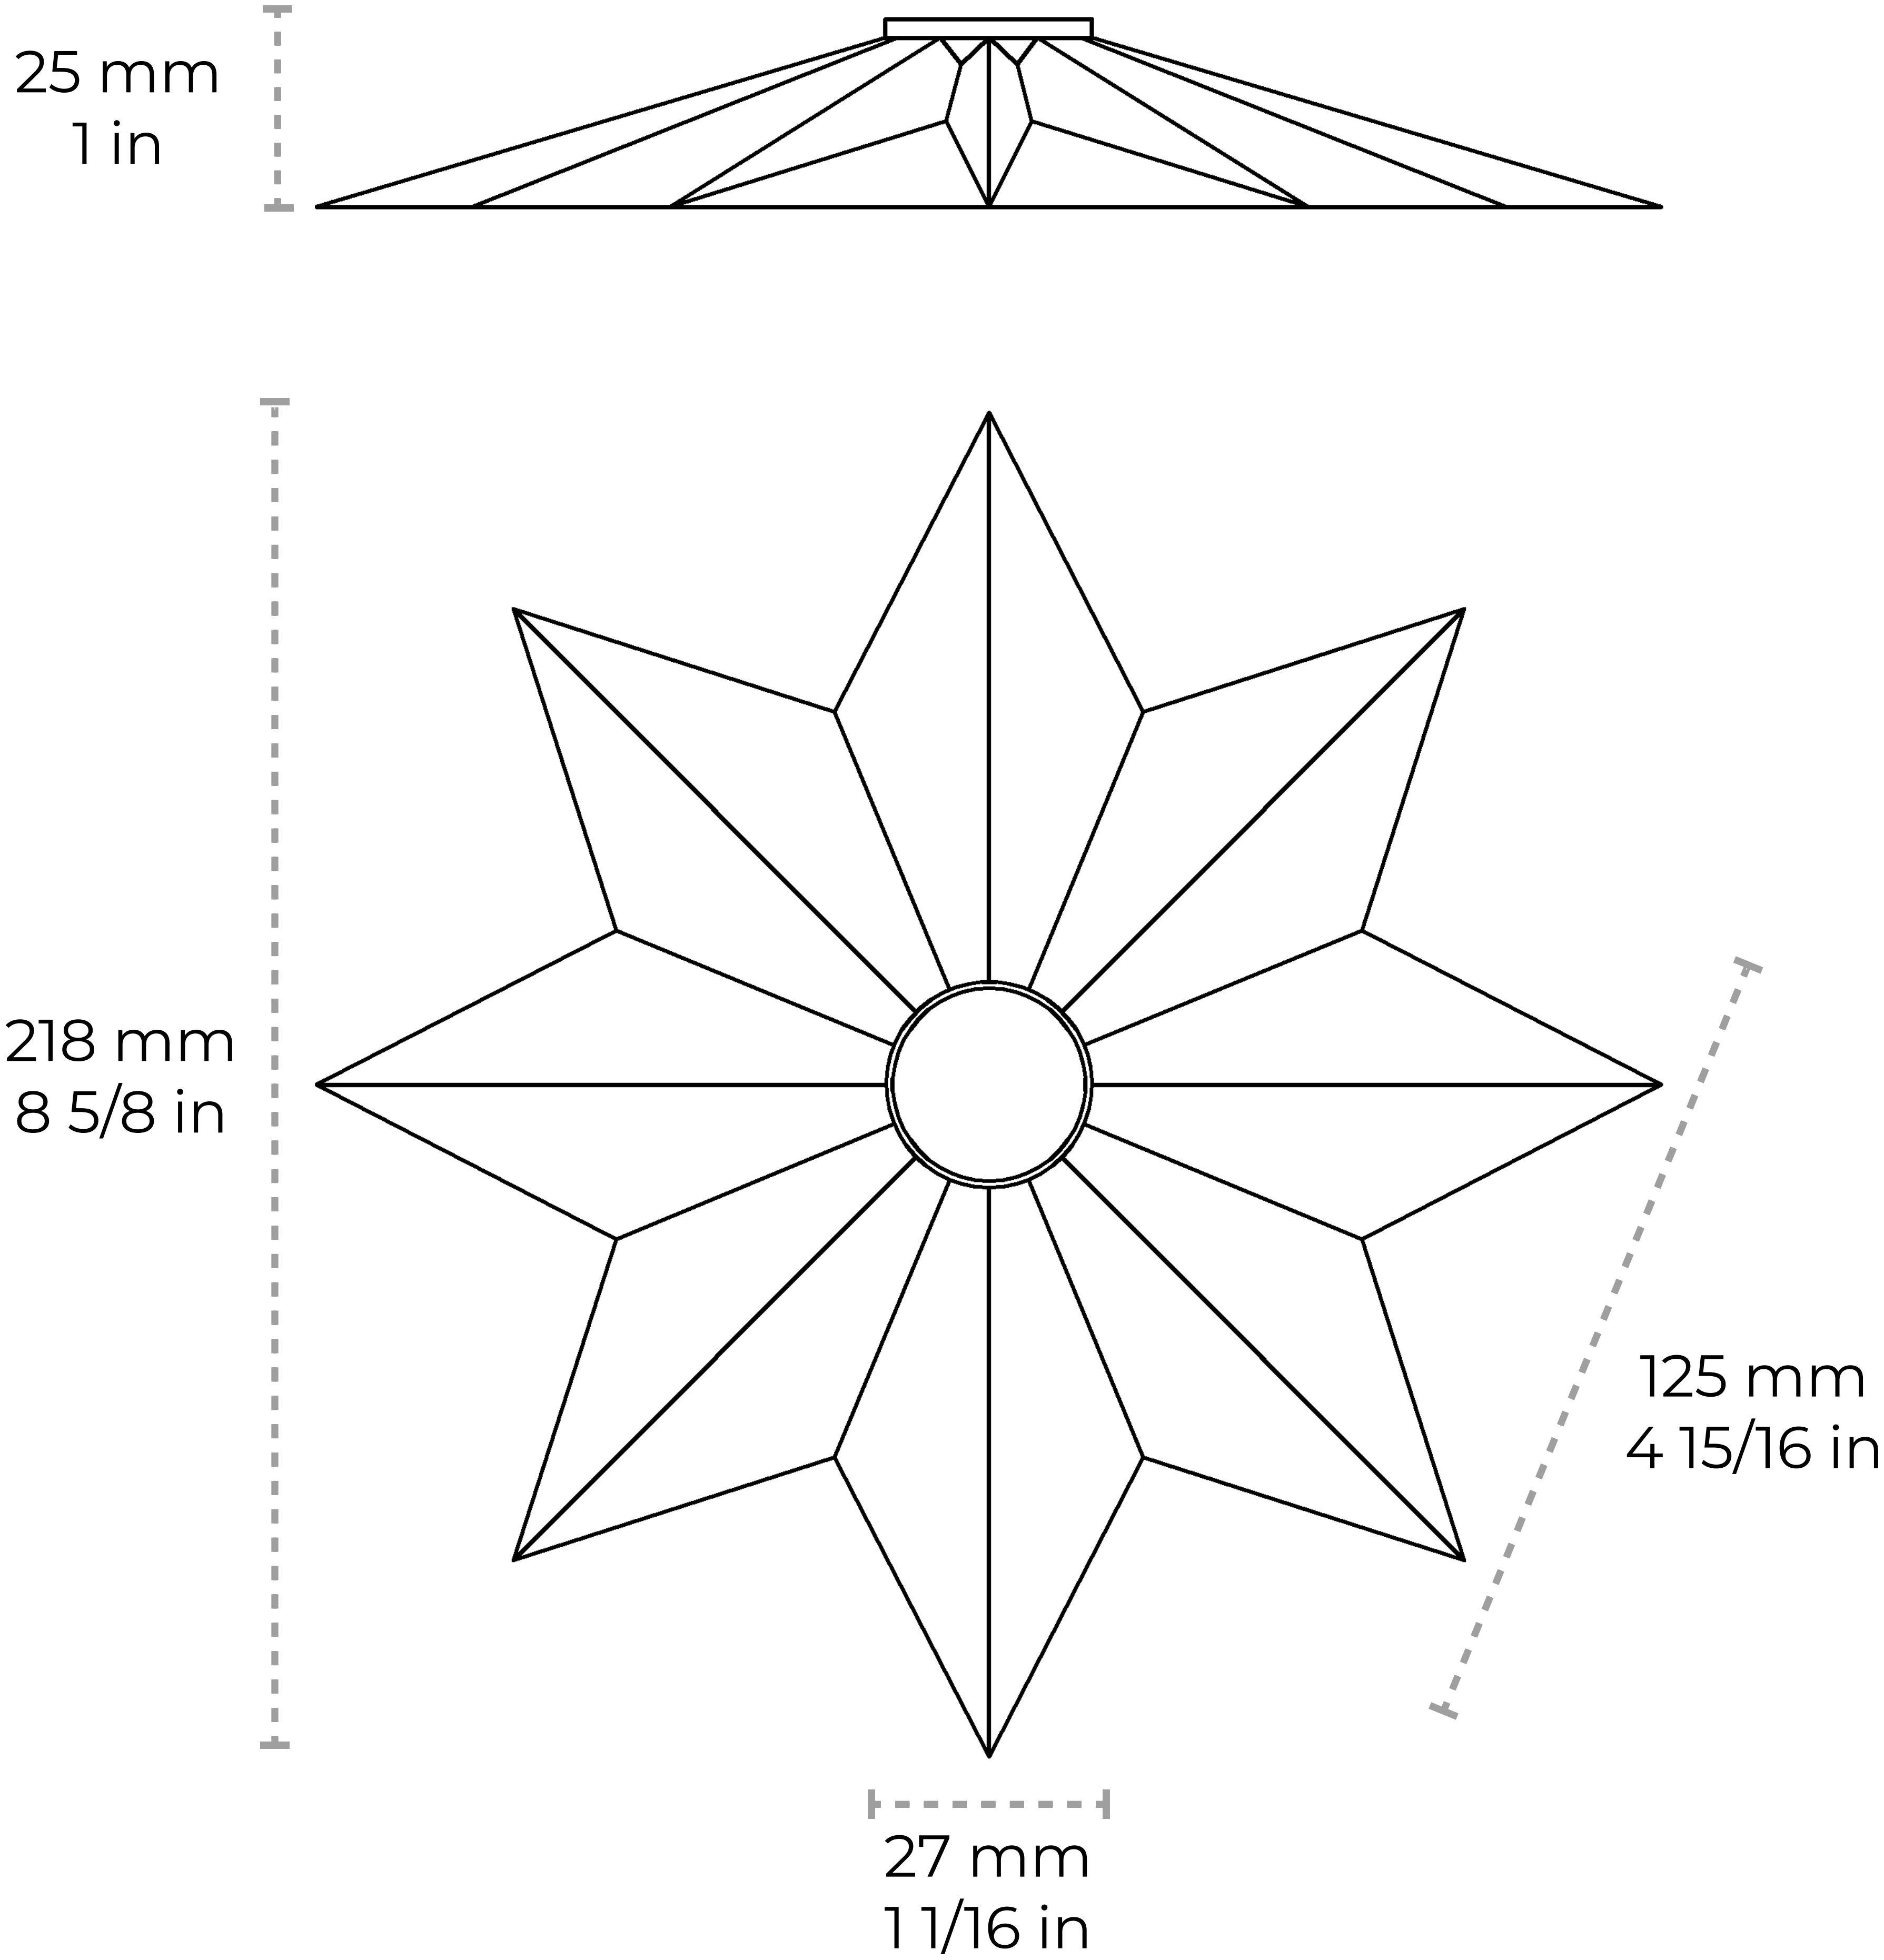

CN-BR11H-218

[Canopy BR11H] Brass Modern Star Ceiling Canopy

Material	Brass
Weight	0.74 lbs
Max Load	45 lbs
Measurements	<p>Canopy Diameter: 218 mm 8 5/8 in</p> <p>Canopy Height: 25 mm 1 in</p> <p>Projection w/ Screw Collar: 67 mm 2 5/8 in</p> <p>Diameter of Center Hole: 27 mm 1 1/16 in</p>