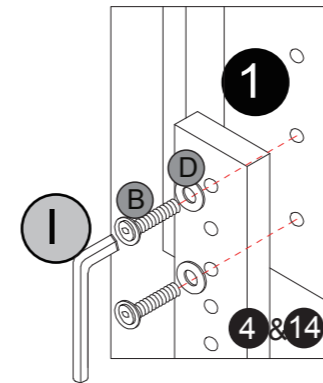

## Components

1		1	6		1	11		1			
									TWIN:106*53.5*9cm	TWIN:98*8*2.5cm	TWIN:95*5.2*1.2cm
									FULL:144*53.5*9cm	FULL:98*8*2.5cm	FULL:133*5.2*1.2cm
									QUEEN:159*53*9cm	QUEEN:103.5*8*2.5cm	QUEEN:148.5*5.2*1.2cm
2		1	7		2	12		1			
									TWIN:100*15.5*2cm	TWIN:34.6*8.4*3.5cm	TWIN:95*5.2*1.2cm
									FULL:138*15.5*2cm	FULL:34.6*8.4*3.5cm	FULL:133*5.2*1.2cm
									QUEEN:153.5*15.5*2cm	QUEEN:34.6*8.4*3.5cm	QUEEN:148.5*5.2*1.2cm
3		2	8		3	13		2			
									TWIN:95.3*15.5*4.8cm	TWIN:32.4*4*3cm	TWIN:95.3*15.5*4.8cm
									FULL:95.3*15.5*4.8cm	FULL:32.4*4*3cm	FULL:95.3*15.5*4.8cm
									QUEEN:100.8*15.5*4.8cm	QUEEN:32.4*4*3cm	QUEEN:100.8*15.5*4.8cm
4		1	9		1	14		1			
									TWIN:83.5*7.5*3cm	TWIN:32.5*9.5*2.5cm	TWIN:83.5*7.5*3cm
									FULL:83.5*7.5*3cm	FULL:32.5*9.5*2.5cm	FULL:83.5*7.5*3cm
									QUEEN:83.5*7.5*3cm	QUEEN:32.5*9.5*2.5cm	QUEEN:83.5*7.5*3cm
5		1	10		1						
									TWIN:85*2.5*2.5cm	TWIN:95.5*2.4*1.2cm	
									FULL:85*2.5*2.5cm	FULL:133*2.4*1.2cm	
									QUEEN:90.5*2.5*2.5cm	QUEEN:148.5*2.4*1.2cm	

<b>A</b>		Bolt 5/16 x 25	6	<b>A-1</b>		Bolt 5/16 x 19	22
<b>B</b>		Bolt 5/16 x 45	9	<b>C</b>		Screw M4 x 25	2
<b>D</b>		Spacer	4	<b>E</b>		Angle iron	1
<b>F</b>		Foot	2	<b>G</b>		Angle iron (Right)	1
<b>H</b>		Angle iron (Left)	1	<b>I</b>		Allen Key M4	1
<b>K</b>		Angle iron	1				

## Step 9

	Bx1
	Cx2
	Ix1

### Step 1

Each pair of holes corresponds to a mattress thickness as shown below

Use these holes to fit a 14 inch thick mattress (46.3 inch tall overall)

Use these holes to fit a 12 inch thick mattress (44.3 inch tall overall)