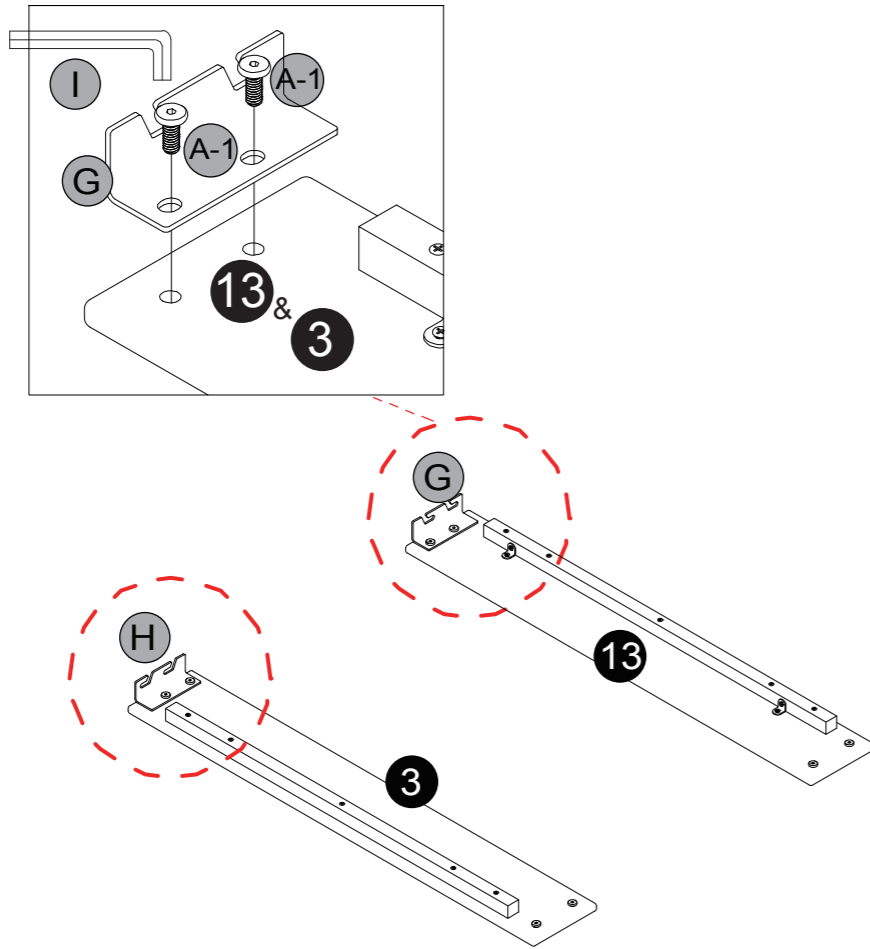

### Step 1

Each pair of holes corresponds to a mattress thickness as shown below

Use these holes to fit a 14 inch thick mattress (46.3 inch tall overall)

Use these holes to fit a 12 inch thick mattress (44.3 inch tall overall)

Use these holes to fit a 10 inch thick mattress (42.3 inch tall overall)

Use these holes to fit a 8 inch thick mattress (40.3 inch tall overall)

Use these holes to fit a 6 inch thick mattress (38.4 inch tall overall)

# Step 2

- A-1 x 4
- Gx1
- Hx1
- Ix1