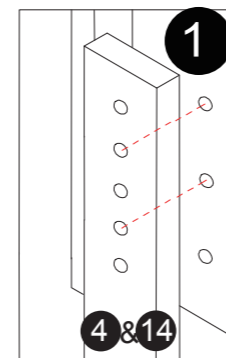

## Bed-Frame

Dimension: TWIN:106\*196\*(98-118)cm  
FULL:144\*196\*(98-118)cm  
QUEEN:159\*207\*(98-118)cm

## Components

1		1	6		1	11		1			
									TWIN:106*53.5*9cm	TWIN:98*8*2.5cm	TWIN:95*5.2*1.2cm
									FULL:144*53.5*9cm	FULL:98*8*2.5cm	FULL:133*5.2*1.2cm
									QUEEN:159*53*9cm	QUEEN:103.5*8*2.5cm	QUEEN:148.5*5.2*1.2cm
2		1	7		2	12		1			
									TWIN:100*15.5*2cm	TWIN:34.6*8.4*3.5cm	TWIN:95*5.2*1.2cm
									FULL:138*15.5*2cm	FULL:34.6*8.4*3.5cm	FULL:133*5.2*1.2cm
									QUEEN:153.5*15.5*2cm	QUEEN:34.6*8.4*3.5cm	QUEEN:148.5*5.2*1.2cm
3		2	8		3	13		2			
									TWIN:95.3*15.5*4.8cm	TWIN:32.4*4*3cm	TWIN:95.3*15.5*4.8cm
									FULL:95.3*15.5*4.8cm	FULL:32.4*4*3cm	FULL:95.3*15.5*4.8cm
									QUEEN:100.8*15.5*4.8cm	QUEEN:32.4*4*3cm	QUEEN:100.8*15.5*4.8cm
4		1	9		1	14		1			
									TWIN:83.5*7.5*3cm	TWIN:32.5*9.5*2.5cm	TWIN:83.5*7.5*3cm
									FULL:83.5*7.5*3cm	FULL:32.5*9.5*2.5cm	FULL:83.5*7.5*3cm
									QUEEN:83.5*7.5*3cm	QUEEN:32.5*9.5*2.5cm	QUEEN:83.5*7.5*3cm
5		1	10		1						
									TWIN:85*2.5*2.5cm	TWIN:95.5*2.4*1.2cm	
									FULL:85*2.5*2.5cm	FULL:133*2.4*1.2cm	
									QUEEN:90.5*2.5*2.5cm	QUEEN:148.5*2.4*1.2cm	

### Step 1

Each pair of holes corresponds to a mattress thickness as shown below

Use these holes to fit a 14 inch thick mattress (46.3 inch tall overall)

Use these holes to fit a 12 inch thick mattress (44.3 inch tall overall)

Use these holes to fit a 10 inch thick mattress (42.3 inch tall overall)

Use these holes to fit a 8 inch thick mattress (40.3 inch tall overall)

Use these holes to fit a 6 inch thick mattress (38.4 inch tall overall)