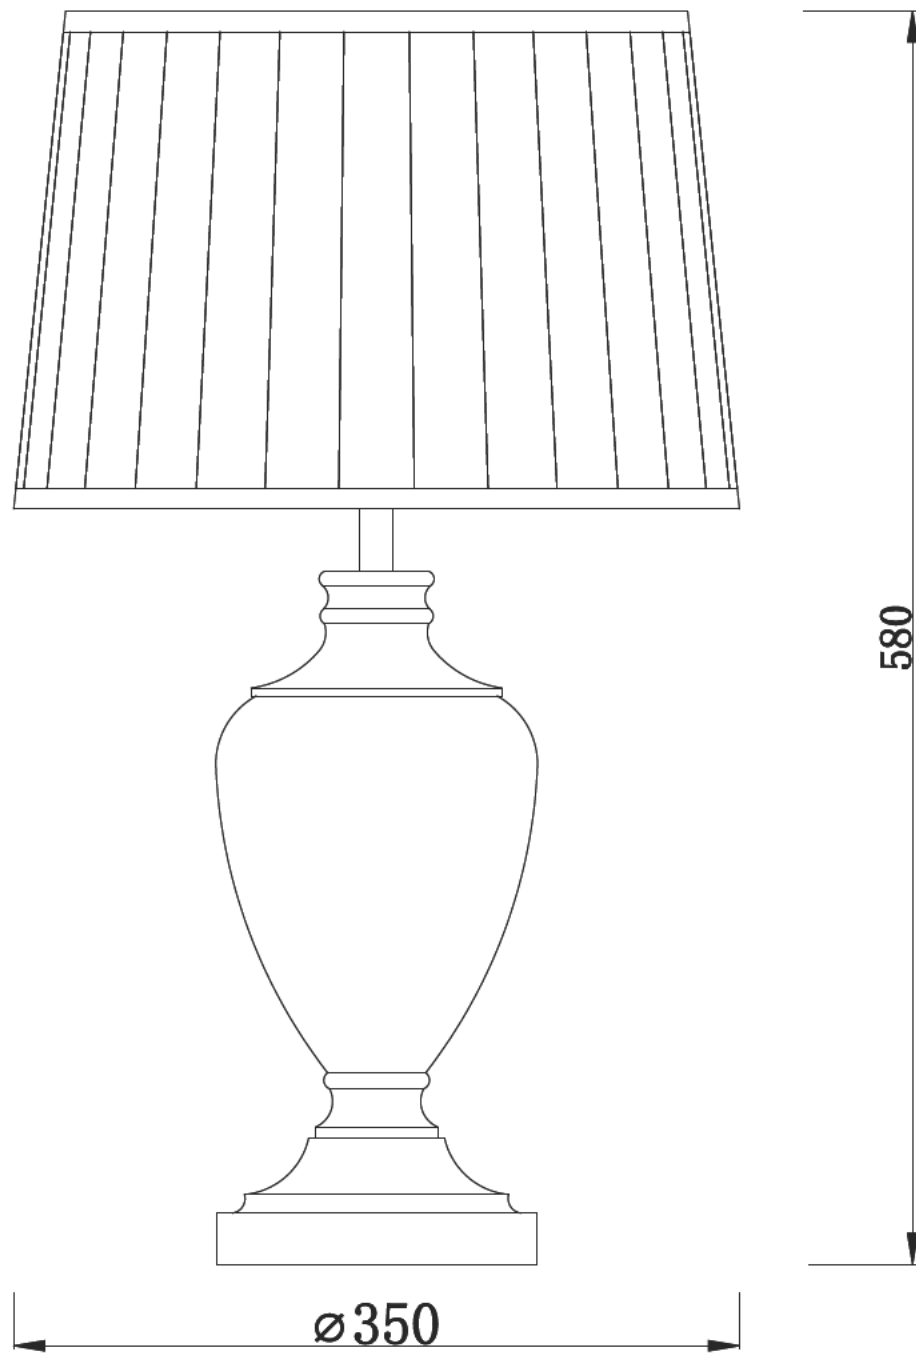

CERTIFICATION