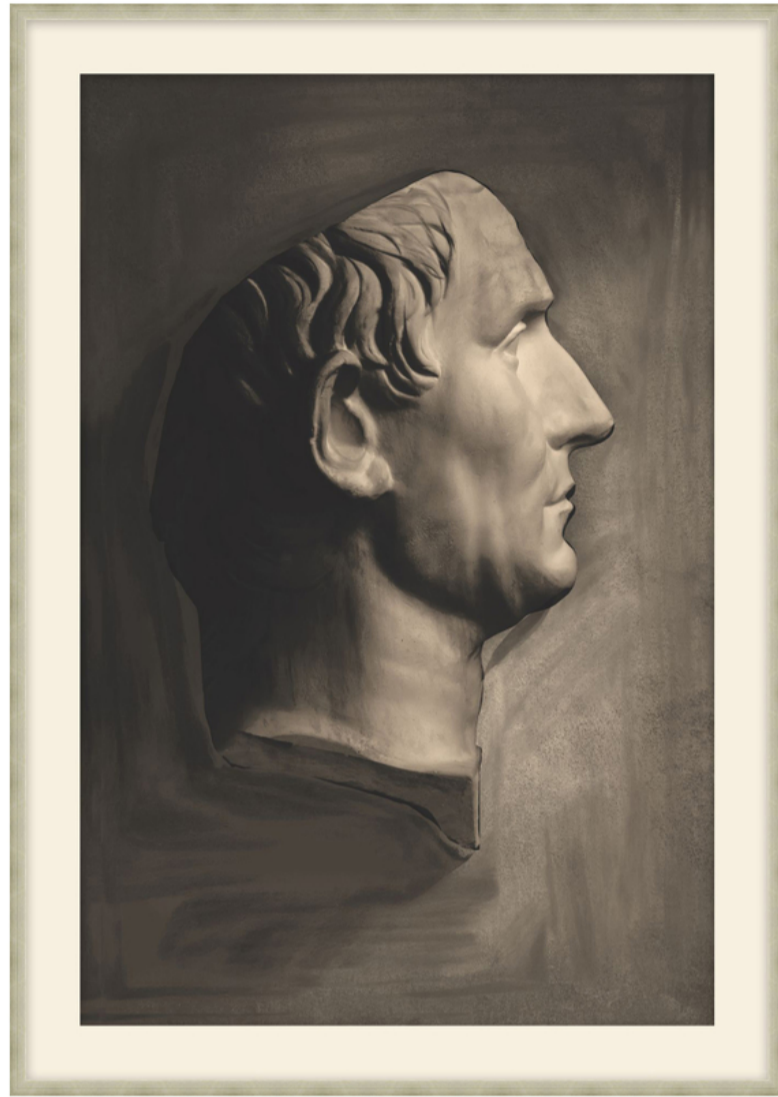

THEODORE ALEXANDER

Roman Profile 5

D3128S62546-5115

Wood Frame

Textured Paper - Floated Deckled

M4 - Warm White Smooth + White Core Width:2.5"

W 23½ x D 1¼ x H 31½ inches

Material(s):

Collection: Art by TA

Style: Modern / Formal Modern

Type: Décor / Wall Art