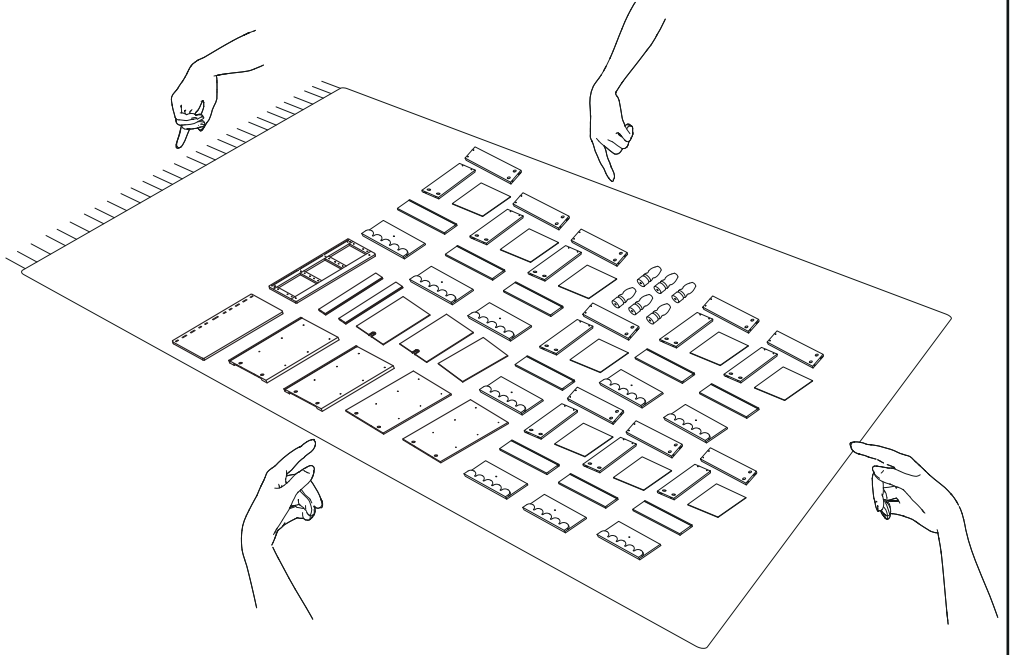

INSTALLATION INSTRUCTIONS

ASSEMBLY DIAGRAM

PARTS LIST

No.	Description	QTY	No.	Description	QTY	No.	Description	QTY
1		1	8		6	A	 +1(spare)	16
						B	 +1(spare)	52
2		1	9		9	C	 +1(spare)	52
						D	 3x12mm +1(spare)	72
3		1	10		9	E	 4x30mm +1(spare)	44
						F		9
4		2	11		9	G	 4x16mm	9
						H	 5x50mm	6
5		1	12		9	I	 4x12mm	2
						J		2
6		2	13		9	K		2
						L	 4x35mm	2
7		2	14		4	M		14
						N	 3x16mm	14
			15		3	CL		9
						CR		9
						DL		9
						DR		9

CAUTION: Please confirm the parts list before installation

Layout Parts on Soft Surface

Lay out all parts on a soft surface i.e. Rug, Carpet or Packaging Carton

YOU MAY NEED (NOT SUPPLIED)

INSTALLATIONS

STEP 1

D		12PCS	
CL		3PCS	
CR		3PCS	

STEP 2

x2

D		24PCS
CL		6PCS
CR		6PCS

STEP 3

B		4PCS
---	---	------

STEP 4

STEP 5

x9

STEP 16

x9

C 36PCS

STEP 17

x9

D 36PCS

DL 9PCS