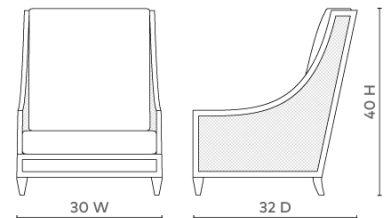

SCAN IT FOR MORE

VILLA & HOUSE
www.VandH.com