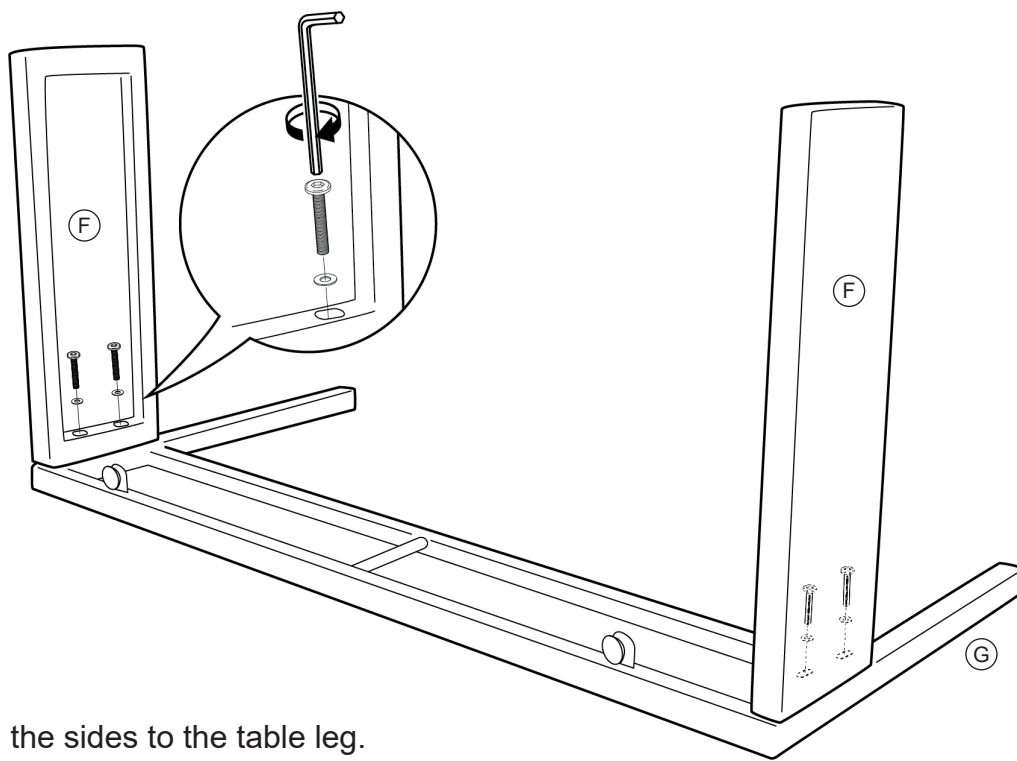

Attach the backrest to the seat.

4

Secure the backrest to the arms.

5

Put on the cushion. And repeat the same step for the other chair.

6

Attach the seat arm to the seat.

7

Attach the another seat arm to the opposite side of the seat.

8

Attach the backrest to the seat.

9

Secure the backrest to the arms.

10

Put the cushion on the seat

11

Attach the sides to the table leg.

12

Assemble the other table leg to the assembly.

13

Align the table glass to the suction cups on the table leg,
and put on the glass.

FINISH!

Warranty

Our products come with a 1 year warranty from the date of purchase. In any event that the product arrives damaged or missing parts, we are more than happy to provide you with replacement part(s).