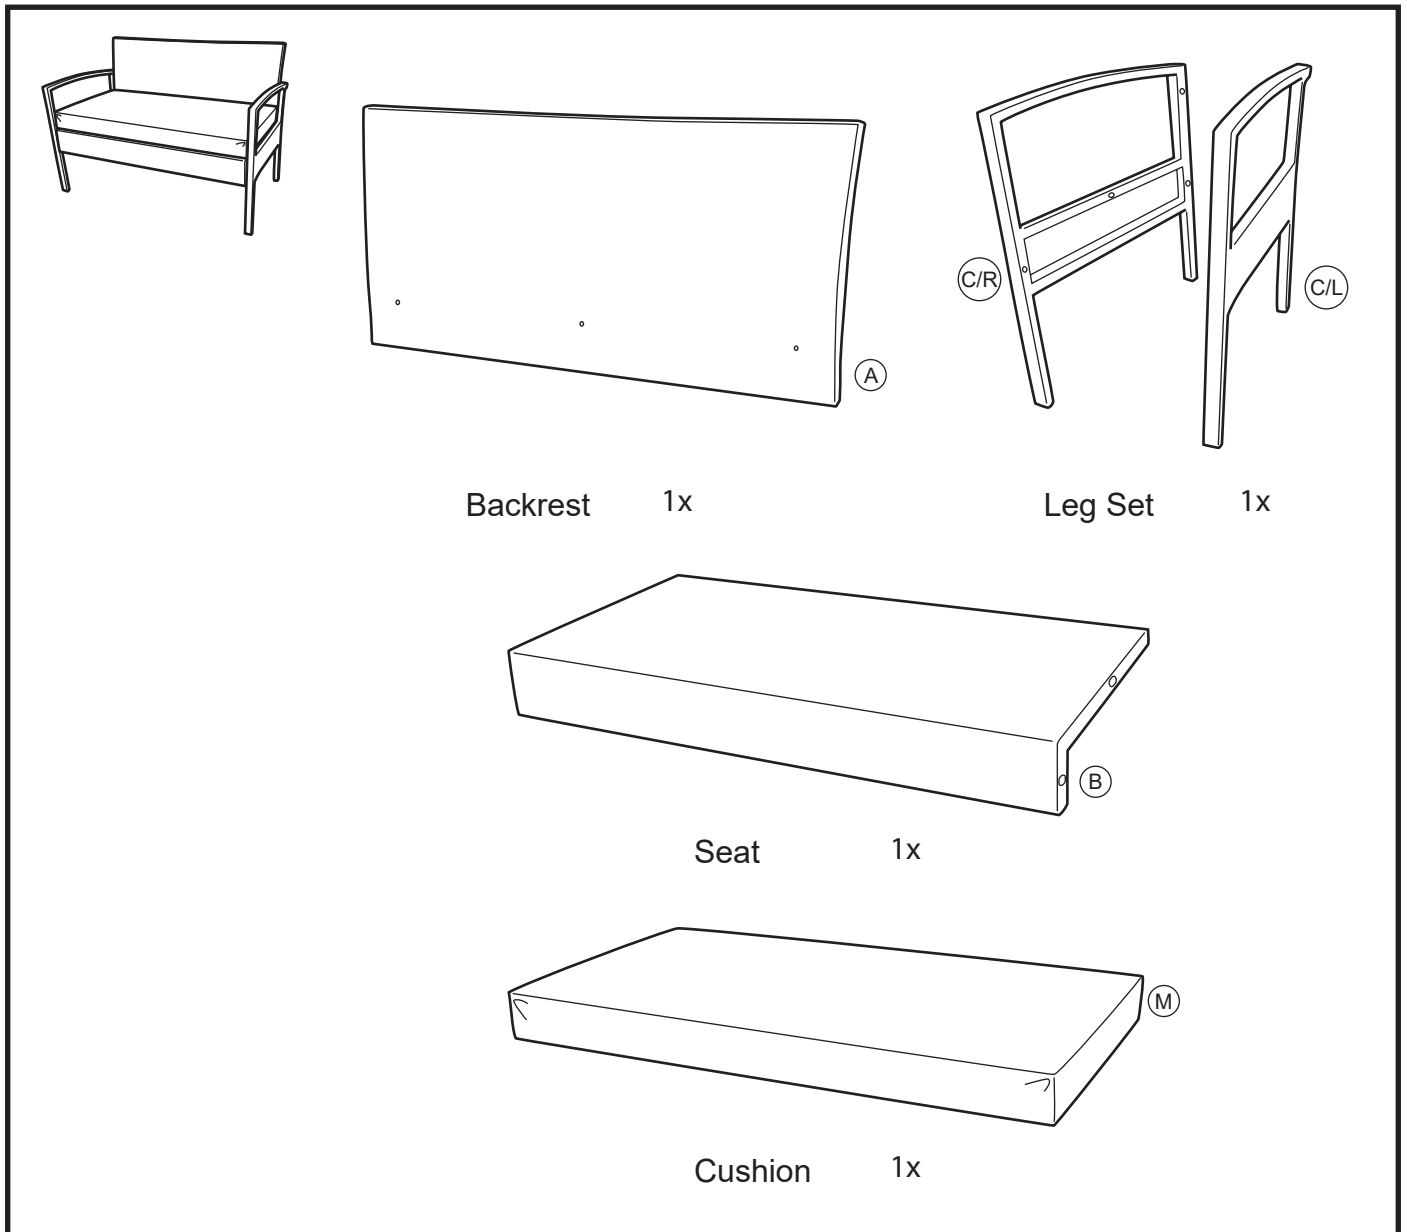

M6 x 40 Bolt 39x

Washer Bolt 39x

Allen Key

1

Attach the seat arm to the seat.

2

Attach the another seat arm to the opposite side of the seat.

3

Attach the backrest to the seat.

4

Secure the backrest to the arms.

5

Put on the cushion. And repeat the same step for the other chair.

6

Attach the seat arm to the seat.

7

Attach the another seat arm to the opposite side of the seat.

8

Attach the backrest to the seat.

9

Secure the backrest to the arms.

10

Put the cushion on the seat

11