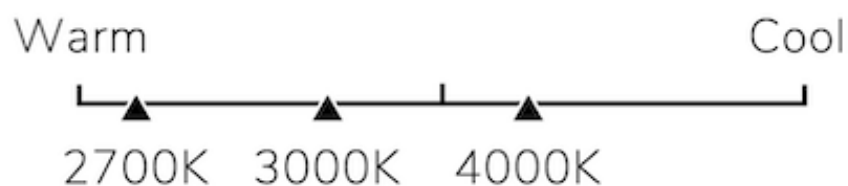

Lighting Specifications

Brightness 1100 lumens

Estimated Yearly Energy Cost \$ 3.21

Based on 3 hrs/day
11c/kWh Cost depends
on rates and use

Life in Years 22.8 Years

Based on 3 hrs/day

Color Appearance

Energy Used 20 watts