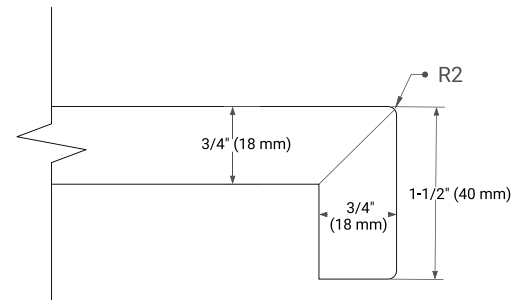

EDGE SIDE VIEW