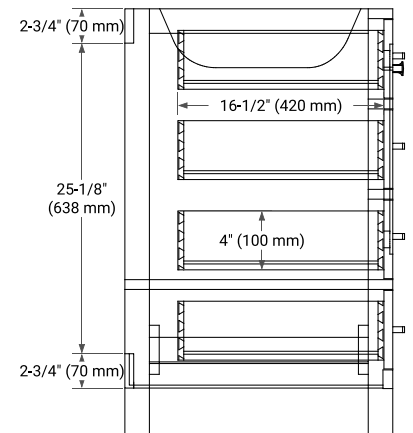

66" SINGLE SINK BASE CABINET

BASE CABINET DIMENSIONS

66" W x 21.5" D x 34.5" H

FEATURES

- Solid wood frame & plywood panels
- Dovetail drawers and joints
- Soft closing doors & drawers

HARDWARE FINISHES*

Brushed Nickel   Satin Brass   Matte Black   Polished Chrome

Hardware comes preinstalled with the illustrated option. Other finishes are available on our online store if you prefer a different one.

AVAILABLE COLORS

White   Grey   Midnight Blue   Espresso   Oak

FRONT VIEW

SIDE VIEW

PLAN VIEW