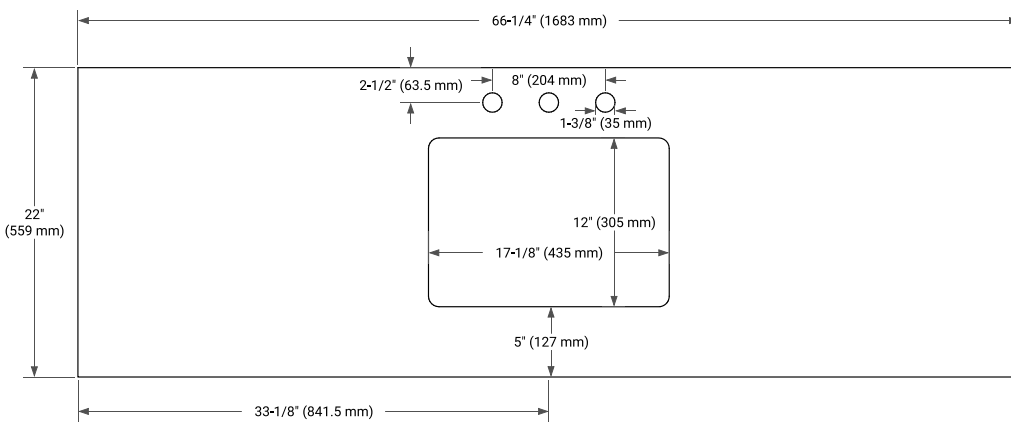

66" SINGLE RECTANGLE SINK COUNTERTOP WITH 1.5 IN. THICKNESS

OVERALL DIMENSIONS

66.25" W x 22" D x 1.5" H

COUNTERTOP OPTIONS

FEATURES

- Solid countertop with mitered edges & seams
- Undermount white rectangular sink
- Pre-drilled for 8" widespread faucet

INCLUDED

- Countertop
- Matching Backsplash
- Rectangle Sink

COUNTERTOP PLAN VIEW