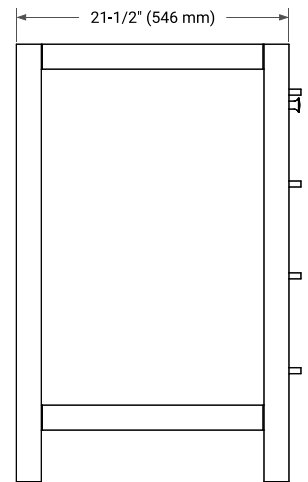

## BASE CABINET DIMENSIONS

66" W x 21.5" D x 34.5" H

### SIDE VIEW

# 66" SINGLE RECTANGLE SINK COUNTERTOP WITH 1.5 IN. THICKNESS

## OVERALL DIMENSIONS

66.25" W x 22" D x 1.5" H