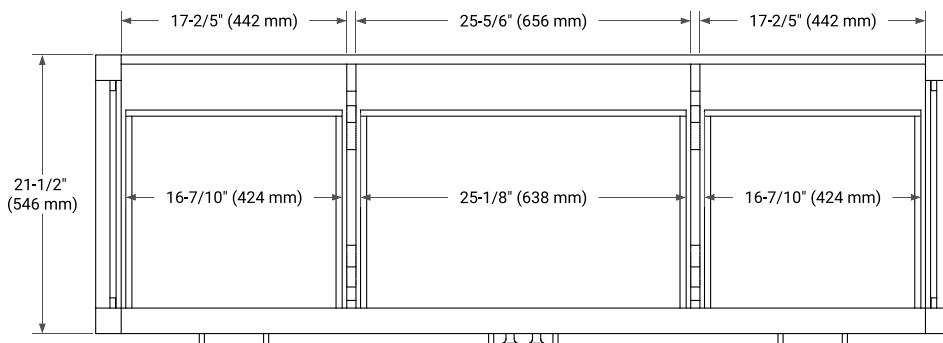

66" SINGLE SINK BASE CABINET

BASE CABINET DIMENSIONS

66" W x 21.5" D x 34.5" H

FEATURES

- Solid wood frame & plywood panels
- Dovetail drawers and joints
- Soft closing doors & drawers

HARDWARE FINISHES*

Brushed Nickel   Satin Brass   Matte Black   Polished Chrome

Hardware comes preinstalled with the illustrated option. Other finishes are available on our online store if you prefer a different one.

AVAILABLE COLORS

White   Grey   Midnight Blue   Espresso   Oak

FRONT VIEW

SIDE VIEW

PLAN VIEW