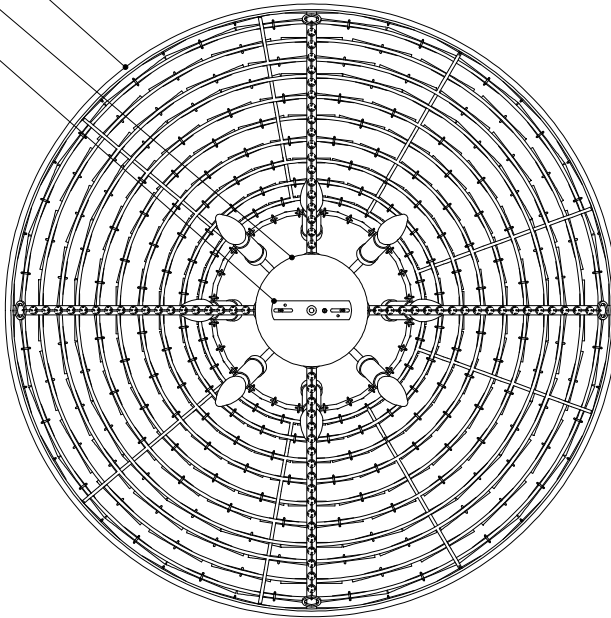

32.50" DIA. BODY

6.00" DIA. CANOPY

1.00" H X 4.25" W  
CROSS BAR

TOP VIEW

CANOPY DETAIL

FRONT VIEW

9000-0140

ALL WORK © 2019 CURREY & COMPANY