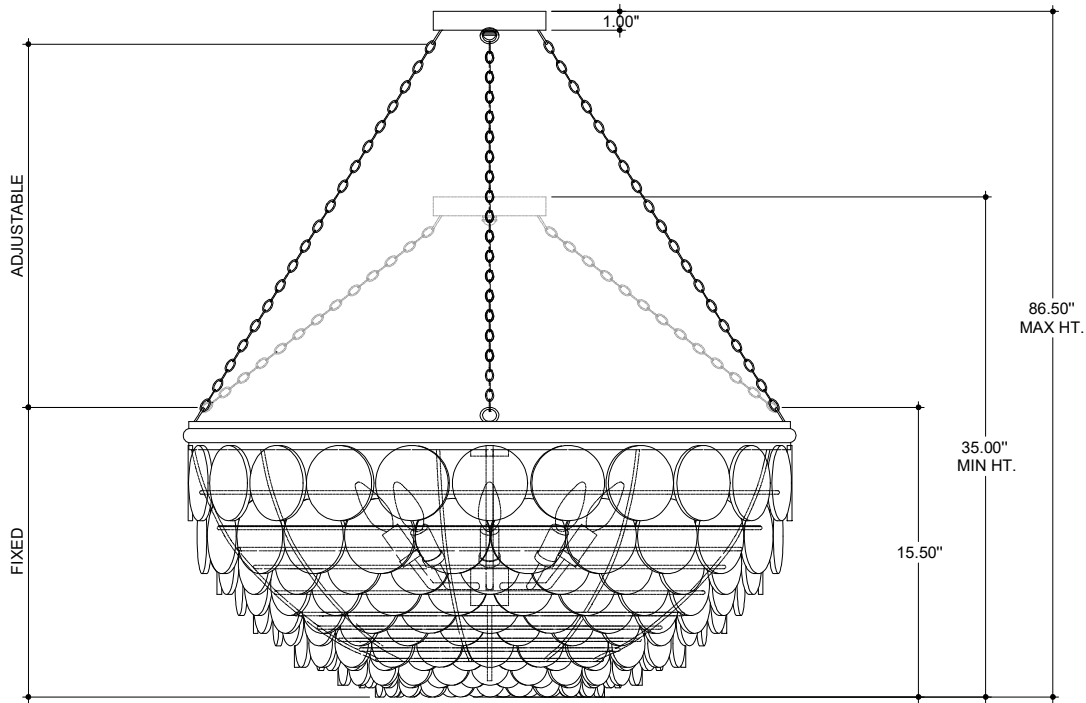

32.50" DIA. BODY

6.00" DIA. CANOPY

1.00" H X 4.25" W  
CROSS BAR

TOP VIEW

CANOPY DETAIL

FRONT VIEW

9000-0140

ALL WORK © 2019 CURREY & COMPANY