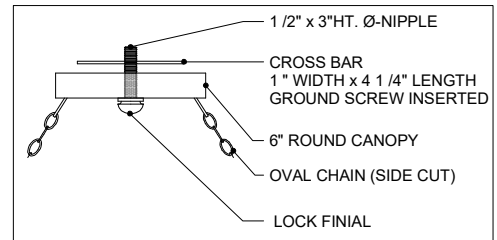

32.50" DIA. BODY

6.00" DIA. CANOPY

1.00" H X 4.25" W  
CROSS BAR

TOP VIEW

CANOPY DETAIL

FRONT VIEW

9000-0140

ALL WORK © 2019 CURREY & COMPANY