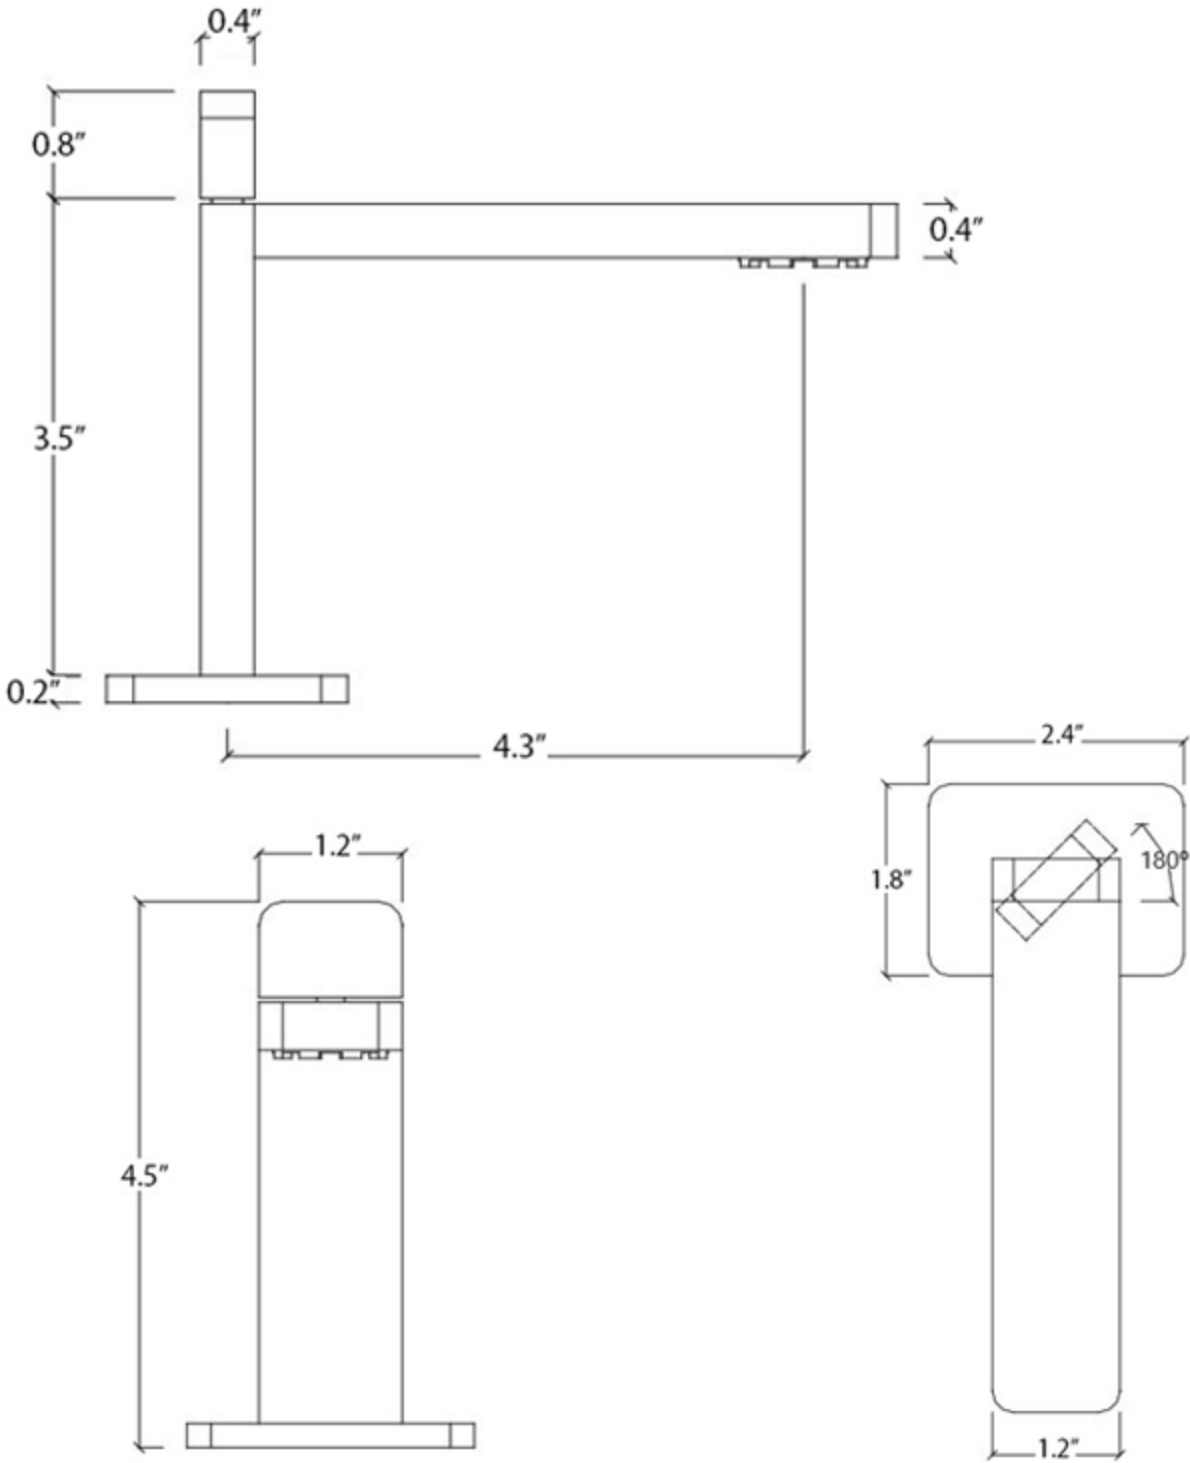

Features

- Modern Deck-Mounted Bathroom Faucet
- Single handle lever controls water flow and temperature
- Polished Chrome Finish
- Made of Lead-Free Solid Brass
- Requires Single-Hole Installation
- Includes Ceramic Disc Cartridge
- Flow Rate: 1.5 GPM
- Spout Reach: 4.3"

ITap T6.10

Finishes

<p>Collection Itap</p>	<p>Model ITap T6.10</p>	<p>Dimensions Metric <i>1 inch = 2.54 cm</i> <i>1 inch = 25.4 mm</i></p>	 <p>1051 Lea Drive - Collegeville, PA 19426 Tel. 215 513 9400 - Fax 610 831 0215 www.ws bathcollections.com - info@ws bathcollections.com</p>
-----------------------------------	--------------------------------------	--	---

Product Specs Sheets

Collection
Itap

Model |
ITap T6.10

Dimensions Metric
 1 inch = 2.54 cm
 1 inch = 25.4 mm

WS®
BATH
COLLECTIONS

1051 Lea Drive - Collegeville, PA 19426
 Tel. 215 513 9400 - Fax 610 831 0215
www.ws bathcollections.com - info@ws bathcollections.com

Product Specs Sheets / Parts Diagram

Note: Item Fully Assembled

TECHNICAL DATA

Nº	REFERENCE	DESCRIPTION
01	AR6.18 - M18	AERATOR
02	—	PROGRESSIVE CARTRIDGE
03	ES6.60B - 60X45MM	DECK MOUNTED PLATE
04	MA6.30 - 30MM	HANDLE
05	—	FLEXIBLE LINK
06	—	FIXING SET
07	—	SPOUT SET
08	—	RETAINING NUT
09	—	MIXER BODY
10	—	UMBRAK SCREW
11	—	UMBRAK KEY