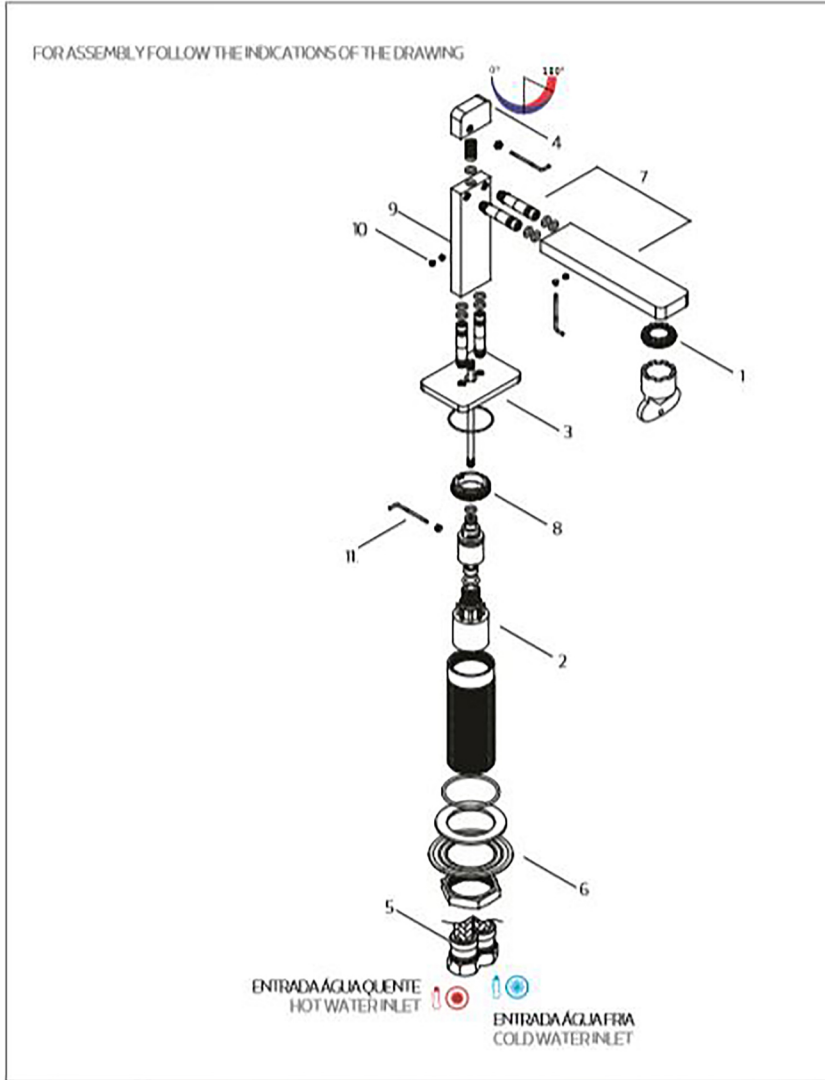

Features

- Modern Deck-Mounted Bathroom Faucet
- Single handle lever controls water flow and temperature
- Polished Chrome Finish
- Made of Lead-Free Solid Brass
- Requires Single-Hole Installation
- Includes Ceramic Disc Cartridge
- Flow Rate: 1.5 GPM
- Spout Reach: 4.3"

Product Specs Sheets

Collection
Itap

Model |
ITap T6.10

Dimensions Metric
 1 inch = 2.54 cm
 1 inch = 25.4 mm

WS®
BATH
COLLECTIONS

1051 Lea Drive - Collegeville, PA 19426
 Tel. 215 513 9400 - Fax 610 831 0215
www.ws bathcollections.com - info@ws bathcollections.com

Product Specs Sheets / Parts Diagram

Note: Item Fully Assembled

TECHNICAL DATA

Nº	REFERENCE	DESCRIPTION
01	AR6.18 - M18	AERATOR
02	—	PROGRESSIVE CARTRIDGE
03	ES6.60B - 60X45MM	DECK MOUNTED PLATE
04	MA6.30 - 30MM	HANDLE
05	—	FLEXIBLE LINK
06	—	FIXING SET
07	—	SPOUT SET
08	—	RETAINING NUT
09	—	MIXER BODY
10	—	UMBRAK SCREW
11	—	UMBRAK KEY