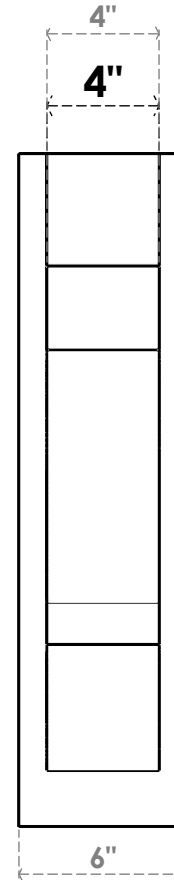

ITEM NUMBER: OUTUROC040X060X20000X24000X040X020X040BOA44RCPR

4"W TOP X 6"W BACK X 20"D X 24"H X 4"T TOP X 2"T BACK TIMBERTHANE ROUGH CEDAR BALBOA FAUX WOOD OPEN OUTLOOKER, BLOCK TOP AND BACK, 4"W CLOSED BRACE, PRIMED TAN

SIDE PROFILE

FRONT PROFILE

ISOMETRIC

GENERATED DATE : 07/05/2023

EKENA MILLWORK
2300 WEST MAIN ST.
CLARKSVILLE, TX 75426
TOLL FREE: 866-607-0453
WWW.EKENAMILLWORK.COM

NOTES

1. INSTALLATION TO BE COMPLETED IN ACCORDANCE WITH MANUFACTURER'S SPECIFICATIONS.
2. DRAWING MAY NOT BE TO SCALE
3. THIS DRAWING IS INTENDED FOR DESIGN AND PLANNING PURPOSES ONLY.
4. ALL INFORMATION CONTAINED HEREIN WAS CURRENT AT THE TIME OF DEVELOPMENT BUT MUST BE REVIEWED AND APPROVED BY THE PRODUCT MANUFACTURER TO BE CONSIDERED ACCURATE.
5. TIMBERTHANE ARCHITECTURAL PRODUCTS ARE MADE FROM HIGH DENSITY URETHANE AND COME FACTORY PRIMED