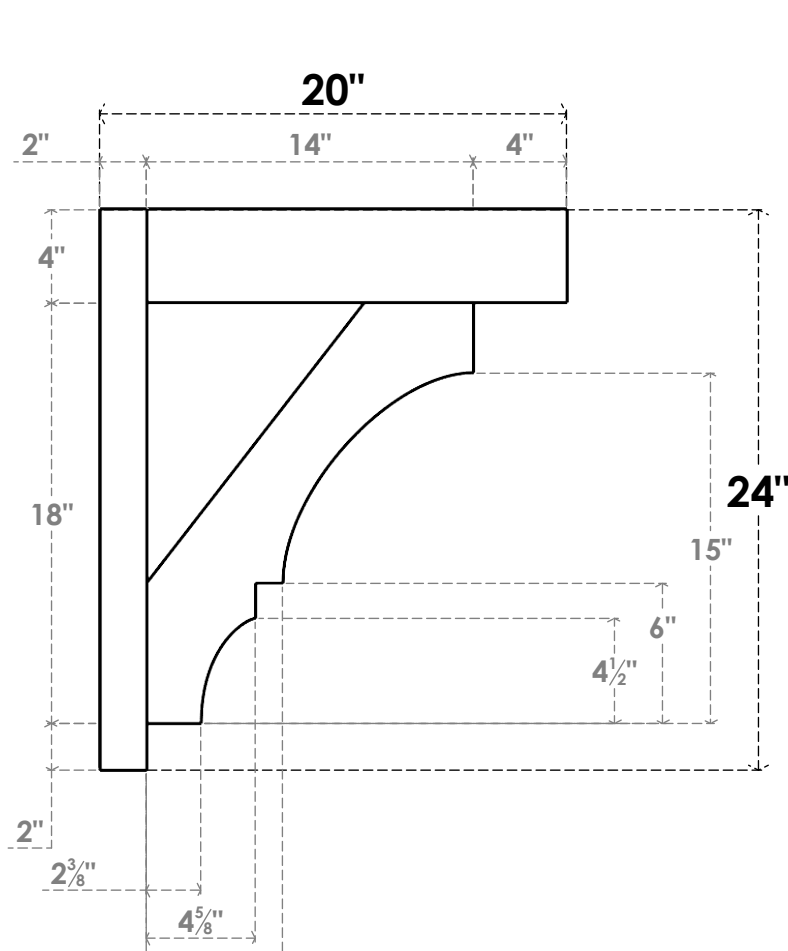

ITEM NUMBER: OUTUROC040X060X20000X24000X040X020X040BOA44RCPR

4"W TOP X 6"W BACK X 20"D X 24"H X 4"T TOP X 2"T BACK TIMBERTHANE ROUGH CEDAR BALBOA FAUX WOOD OPEN OUTLOOKER, BLOCK TOP AND BACK, 4"W CLOSED BRACE, PRIMED TAN

SIDE PROFILE

FRONT PROFILE

ISOMETRIC

GENERATED DATE : 07/05/2023

EKENA MILLWORK
2300 WEST MAIN ST.
CLARKSVILLE, TX 75426
TOLL FREE: 866-607-0453
WWW.EKENAMILLWORK.COM

NOTES

1. INSTALLATION TO BE COMPLETED IN ACCORDANCE WITH MANUFACTURER'S SPECIFICATIONS.
2. DRAWING MAY NOT BE TO SCALE
3. THIS DRAWING IS INTENDED FOR DESIGN AND PLANNING PURPOSES ONLY.
4. ALL INFORMATION CONTAINED HEREIN WAS CURRENT AT THE TIME OF DEVELOPMENT BUT MUST BE REVIEWED AND APPROVED BY THE PRODUCT MANUFACTURER TO BE CONSIDERED ACCURATE.
5. TIMBERTHANE ARCHITECTURAL PRODUCTS ARE MADE FROM HIGH DENSITY URETHANE AND COME FACTORY PRIMED