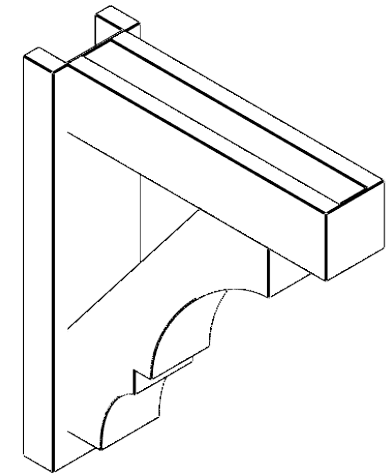

ITEM NUMBER: OUTUROC040X060X20000X24000X040X020X040BOA44RCPR

4"W TOP X 6"W BACK X 20"D X 24"H X 4"T TOP X 2"T BACK TIMBERTHANE ROUGH CEDAR BALBOA FAUX WOOD OPEN OUTLOOKER, BLOCK TOP AND BACK, 4"W CLOSED BRACE, PRIMED TAN

SIDE PROFILE

FRONT PROFILE

ISOMETRIC

GENERATED DATE : 07/05/2023

EKENA MILLWORK
2300 WEST MAIN ST.
CLARKSVILLE, TX 75426
TOLL FREE: 866-607-0453
WWW.EKENAMILLWORK.COM

NOTES

1. INSTALLATION TO BE COMPLETED IN ACCORDANCE WITH MANUFACTURER'S SPECIFICATIONS.
2. DRAWING MAY NOT BE TO SCALE
3. THIS DRAWING IS INTENDED FOR DESIGN AND PLANNING PURPOSES ONLY.
4. ALL INFORMATION CONTAINED HEREIN WAS CURRENT AT THE TIME OF DEVELOPMENT BUT MUST BE REVIEWED AND APPROVED BY THE PRODUCT MANUFACTURER TO BE CONSIDERED ACCURATE.
5. TIMBERTHANE ARCHITECTURAL PRODUCTS ARE MADE FROM HIGH DENSITY URETHANE AND COME FACTORY PRIMED