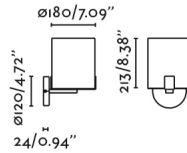

General characteristics

Fixation	Wall
voltage	120V
Hertz	60Hz
Max. Power	15W

Material

Body/Structure	Steel
Screen	Textile

Finish

Body/Structure	Matt Black
Screen	Off White
Location	Dry locations only
US Certification	Fijas cETLus