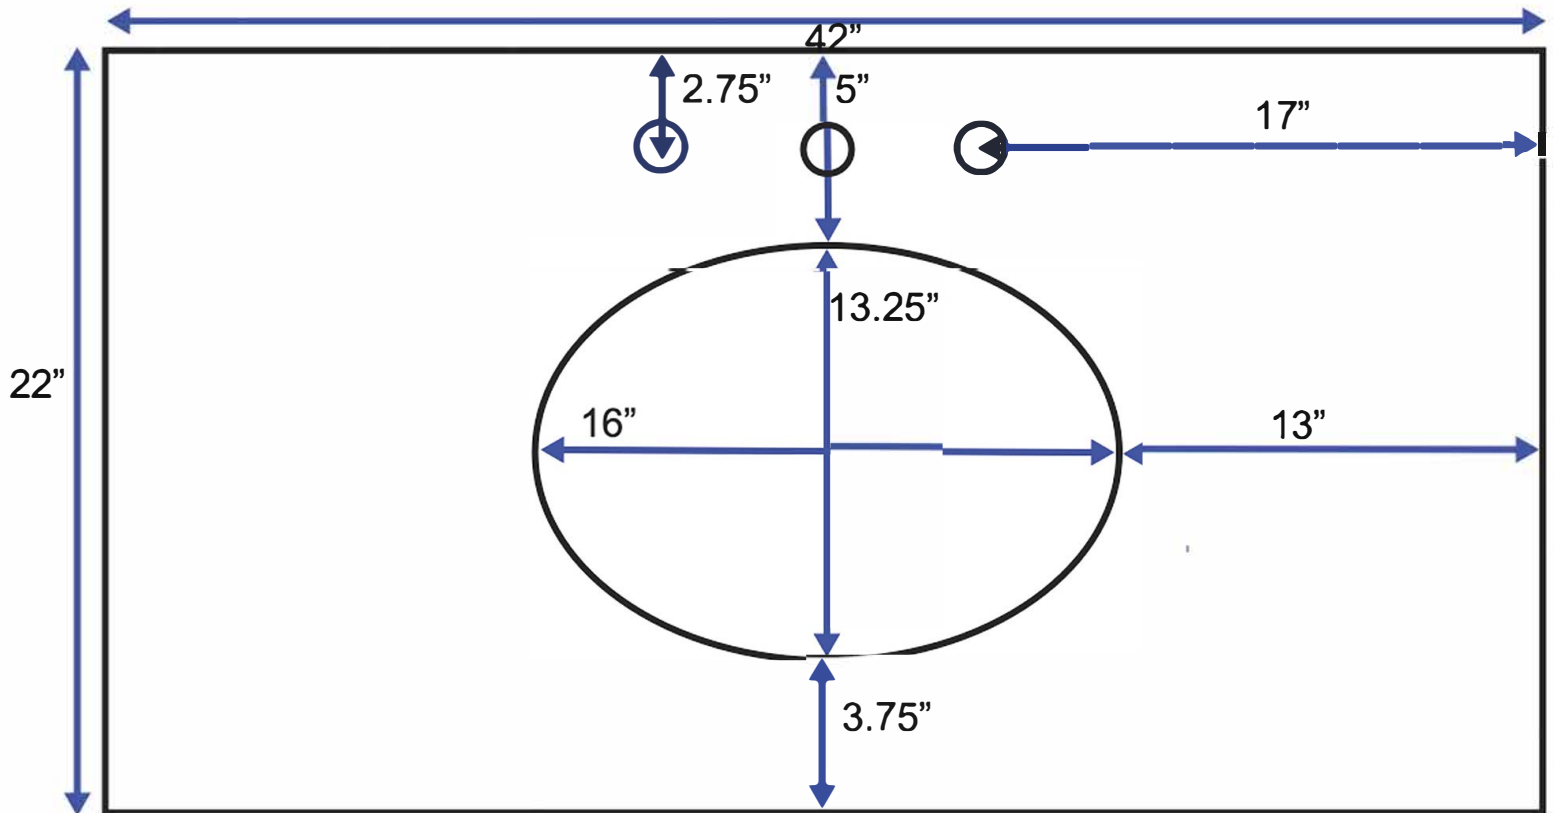

42-inch Bath Vanity

(Top View)

All measurements are approximate and rounded to the nearest quarter inch.
Please allow for a slight margin of error.