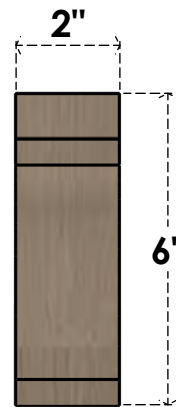

ITEM NUMBER: CORU02X04X06LGYRCPR

2"W X 4"D X 6"H SERIES 2 CLASSIC LEGACY ROUGH CEDAR TIMBERTHANE
FAUX WOOD CORBEL, PRIMED

SIDE PROFILE

FRONT PROFILE

ISOMETRIC

EKENA MILLWORK
2300 WEST MAIN ST.
CLARKSVILLE, TX 75426
TOLL FREE: 866-607-0453
WWW.EKENAMILLWORK.COM

NOTES

1. INSTALLATION TO BE COMPLETED IN ACCORDANCE WITH MANUFACTURER'S SPECIFICATIONS.
2. DRAWING MAY NOT BE TO SCALE
3. THIS DRAWING IS INTENDED FOR DESIGN AND PLANNING PURPOSES ONLY.
4. ALL INFORMATION CONTAINED HEREIN WAS CURRENT AT THE TIME OF DEVELOPMENT BUT MUST BE REVIEWED AND APPROVED BY THE PRODUCT MANUFACTURER TO BE CONSIDERED ACCURATE.
5. TIMBERTHANE ARCHITECTURAL PRODUCTS ARE MADE FROM HIGH DENSITY URETHANE AND COME FACTORY PRIMED