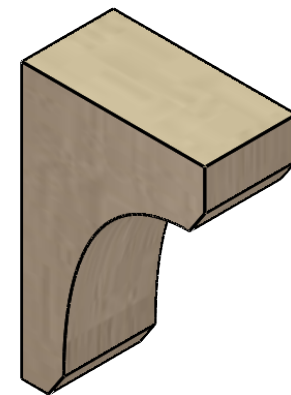

ITEM NUMBER: CORU02X04X06LGYRCPR

2"W X 4"D X 6"H SERIES 2 CLASSIC LEGACY ROUGH CEDAR TIMBERTHANE
FAUX WOOD CORBEL, PRIMED

SIDE PROFILE

FRONT PROFILE

ISOMETRIC

EKENA MILLWORK
2300 WEST MAIN ST.
CLARKSVILLE, TX 75426
TOLL FREE: 866-607-0453
WWW.EKENAMILLWORK.COM

NOTES

1. INSTALLATION TO BE COMPLETED IN ACCORDANCE WITH MANUFACTURER'S SPECIFICATIONS.
2. DRAWING MAY NOT BE TO SCALE
3. THIS DRAWING IS INTENDED FOR DESIGN AND PLANNING PURPOSES ONLY.
4. ALL INFORMATION CONTAINED HEREIN WAS CURRENT AT THE TIME OF DEVELOPMENT BUT MUST BE REVIEWED AND APPROVED BY THE PRODUCT MANUFACTURER TO BE CONSIDERED ACCURATE.
5. TIMBERTHANE ARCHITECTURAL PRODUCTS ARE MADE FROM HIGH DENSITY URETHANE AND COME FACTORY PRIMED