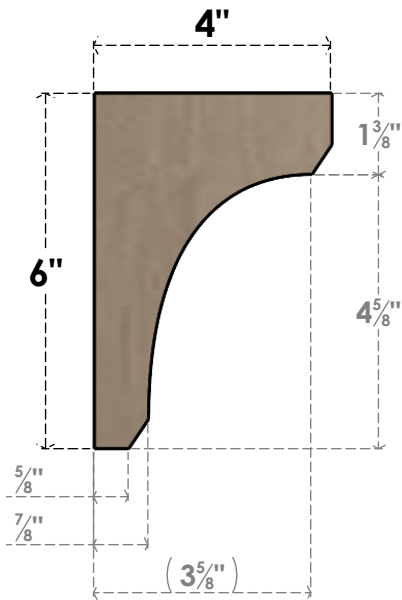

ITEM NUMBER: CORU02X04X06LGYRCPR

2"W X 4"D X 6"H SERIES 2 CLASSIC LEGACY ROUGH CEDAR TIMBERTHANE
FAUX WOOD CORBEL, PRIMED

SIDE PROFILE

FRONT PROFILE

ISOMETRIC

EKENA MILLWORK
2300 WEST MAIN ST.
CLARKSVILLE, TX 75426
TOLL FREE: 866-607-0453
WWW.EKENAMILLWORK.COM

NOTES

1. INSTALLATION TO BE COMPLETED IN ACCORDANCE WITH MANUFACTURER'S SPECIFICATIONS.
2. DRAWING MAY NOT BE TO SCALE
3. THIS DRAWING IS INTENDED FOR DESIGN AND PLANNING PURPOSES ONLY.
4. ALL INFORMATION CONTAINED HEREIN WAS CURRENT AT THE TIME OF DEVELOPMENT BUT MUST BE REVIEWED AND APPROVED BY THE PRODUCT MANUFACTURER TO BE CONSIDERED ACCURATE.
5. TIMBERTHANE ARCHITECTURAL PRODUCTS ARE MADE FROM HIGH DENSITY URETHANE AND COME FACTORY PRIMED