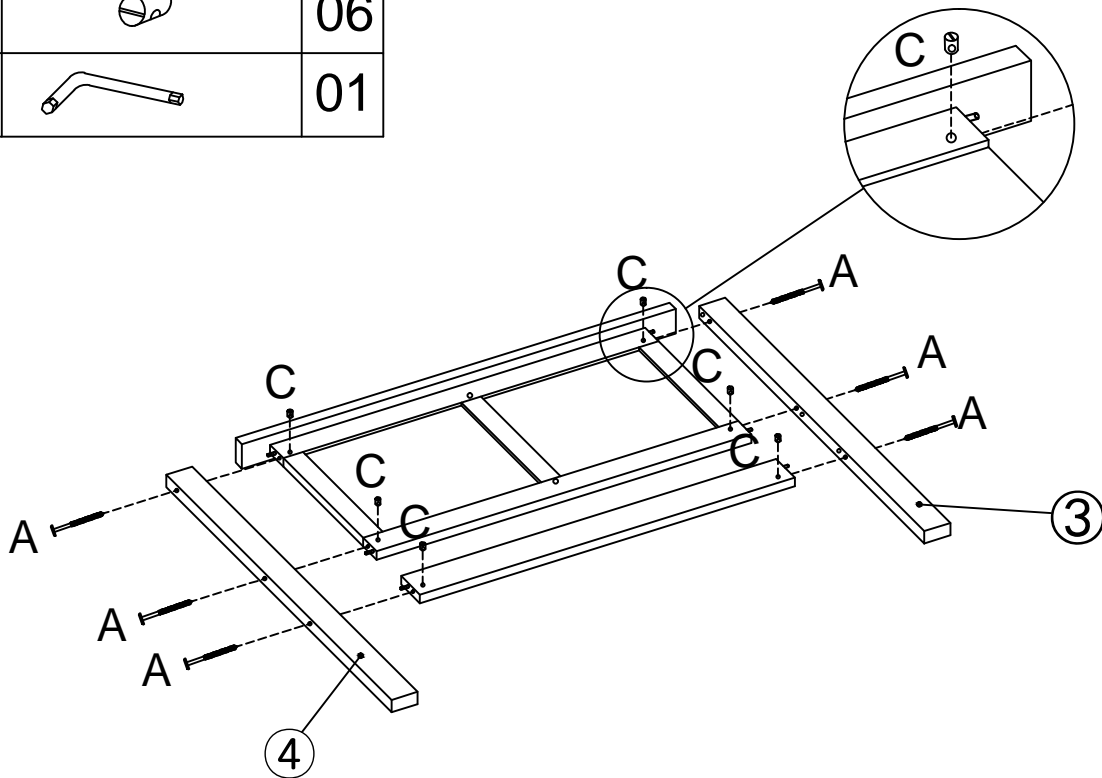

A	M6X110mm	06
C		06
F		01

02

G	Ø70x50mm	04
F		01

03