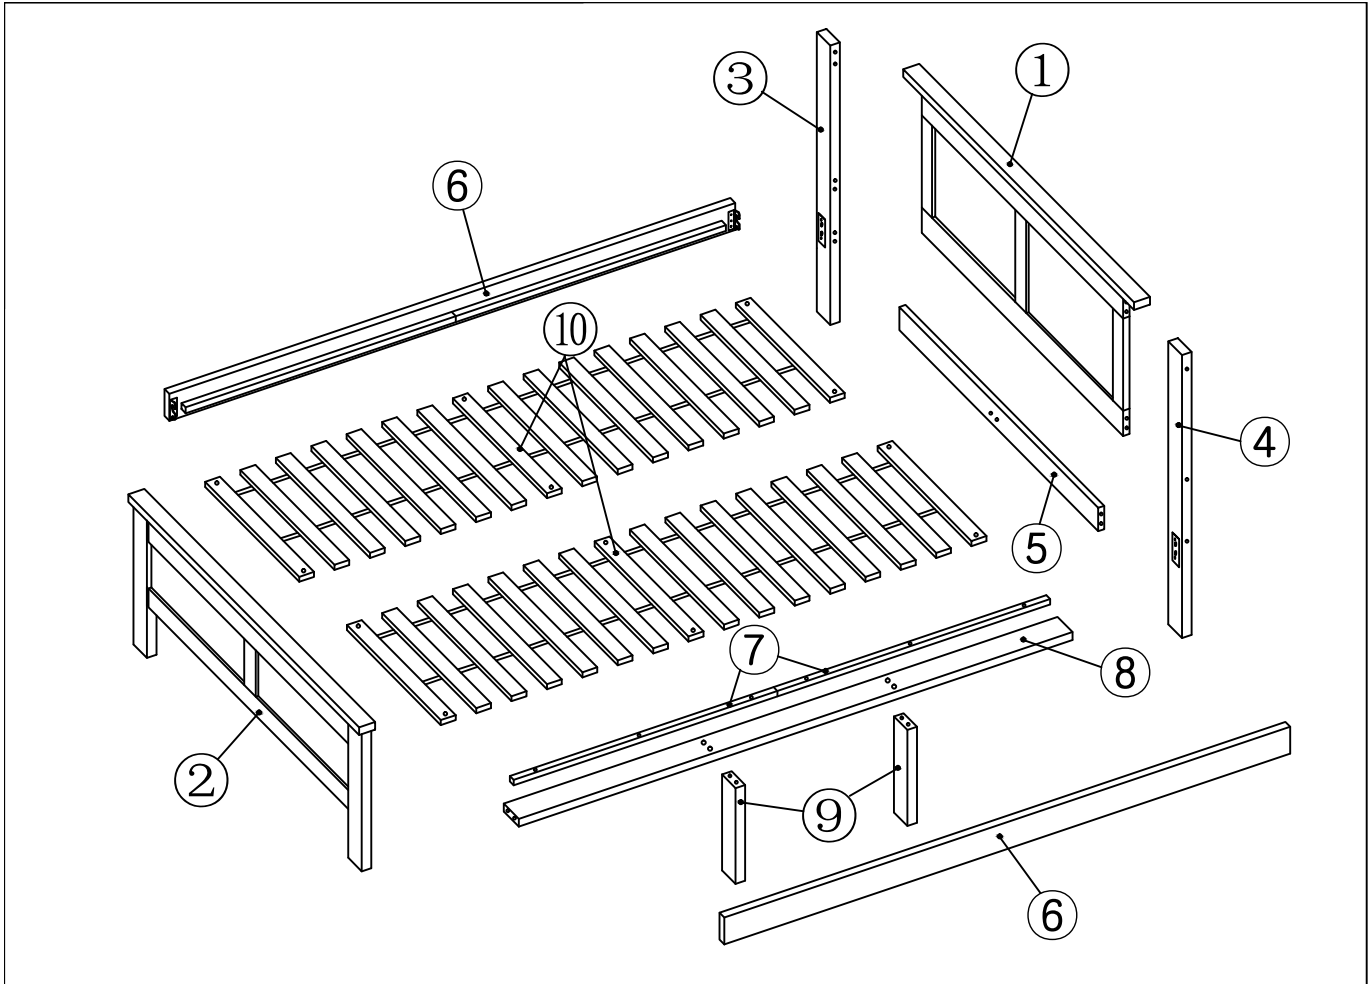

# Assembly instruction

140/160/180 - BED

## HARDWARE

A	 M6X110mm	06
B		08
C		06
D	 Ø8X30mm	06
E	 Ø3.5X30mm	18

F		01
G	 Ø7x50mm	06
H		06
I		01
J	 Ø3.5X16mm	06

Assembly instructions and directions for use

D	 Ø8X30mm	06
---	--	----

**01**

A	 M6X110mm	06
C		06
F		01

# 05

I

01

F		01
G	 Ø70x50mm	02
J	 Ø3.5X16mm	03

# 06

E	 Ø3.5X30mm	12
H		06