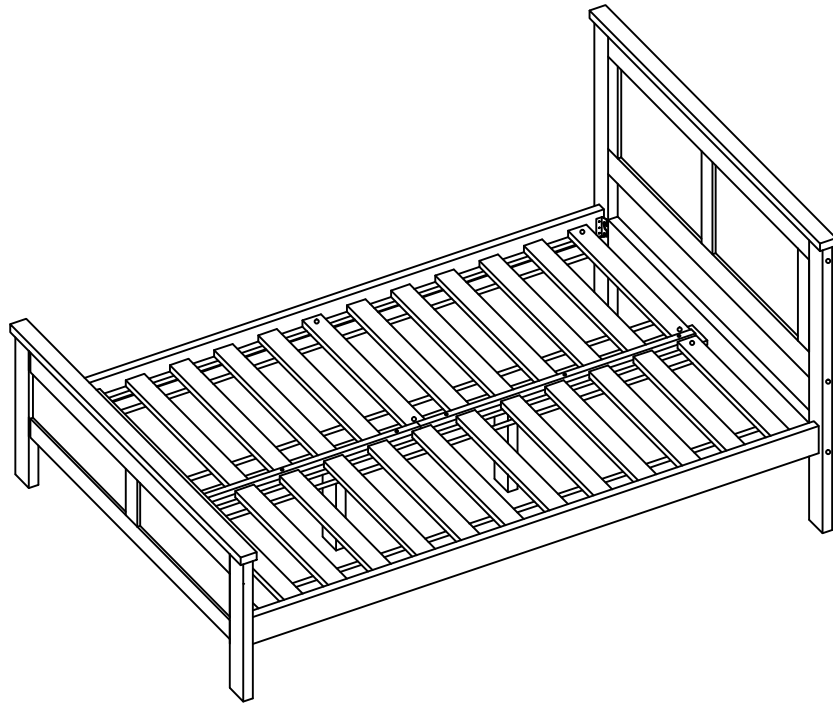

# Assembly instruction

140/160/180 - BED

# 02

G	 Ø70x50mm	04
F		01