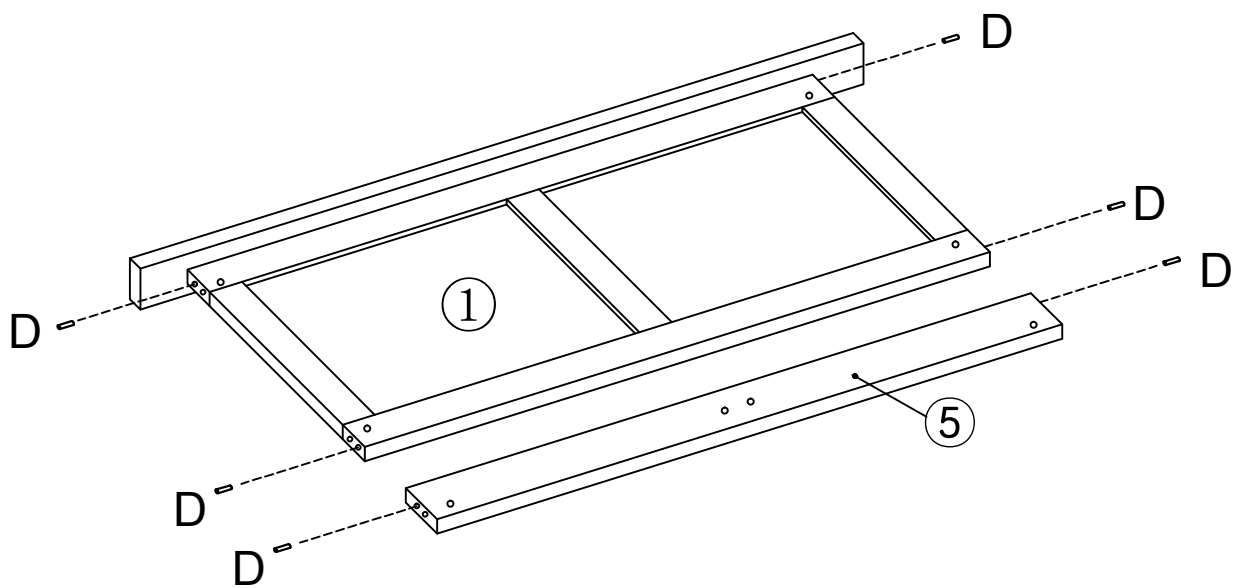

# Assembly instruction

140/160/180 - BED

## HARDWARE

A	 M6X110mm	06
B		08
C		06
D	 Ø8X30mm	06
E	 Ø3.5X30mm	18

F		01
G	 Ø7x50mm	06
H		06
I		01
J	 Ø3.5X16mm	06

Assembly instructions and directions for use

D	 Ø8X30mm	06
---	--	----

**01**

A	 M6X110mm	06
C		06
F		01