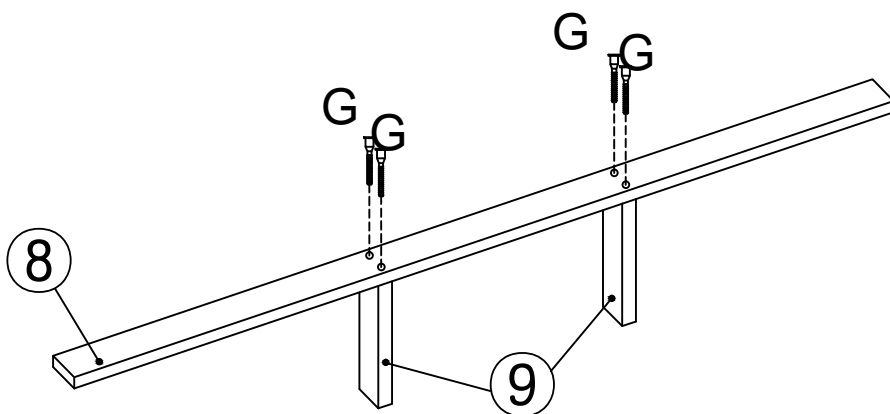

A	M6X110mm	06
C		06
F		01

02

G	Ø70x50mm	04
F		01

03