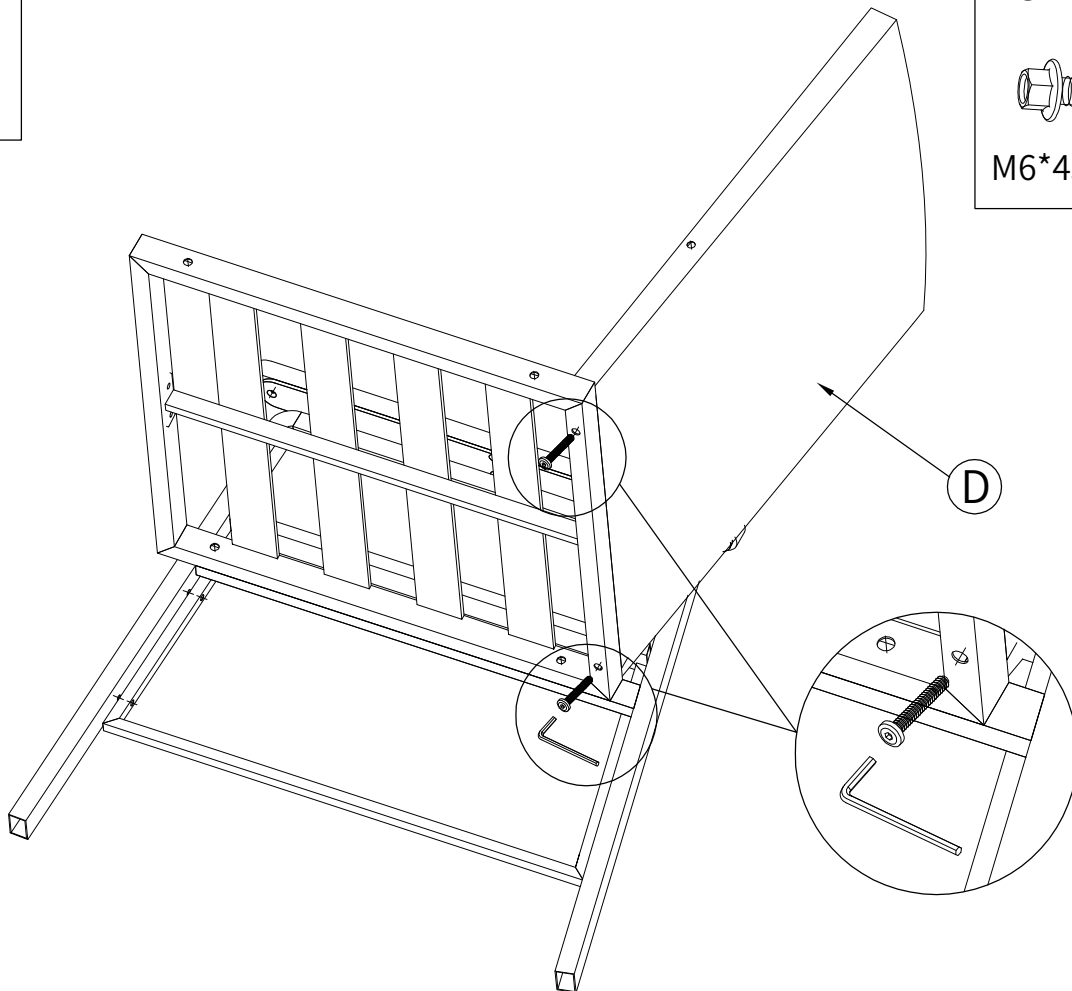

ASSEMBLY INSTRUCTION

Outdoor Dining Chair

Products List

Seater

2-PCS

Parts List Box

<p>A</p>  <p>right armrest 2PCS</p>	<p>B</p>  <p>left armrest 2PCS</p>	<p>C</p>  <p>seat plate 2PCS</p>	<p>D</p>  <p>backrest 2PCS</p>
<p>E</p>  <p>seat cushion 2PCS</p>			

1

#2X2pcs

M6*35mm

2

#3X2pcs

M6*45mm

3

#1X1pcs

M6*20mm

4

#2X2pcs

M6*35mm

5

#1X1pcs

M6*20mm

6

Handrail load capacity: 80 lbs

E

Tighten fully after alignment