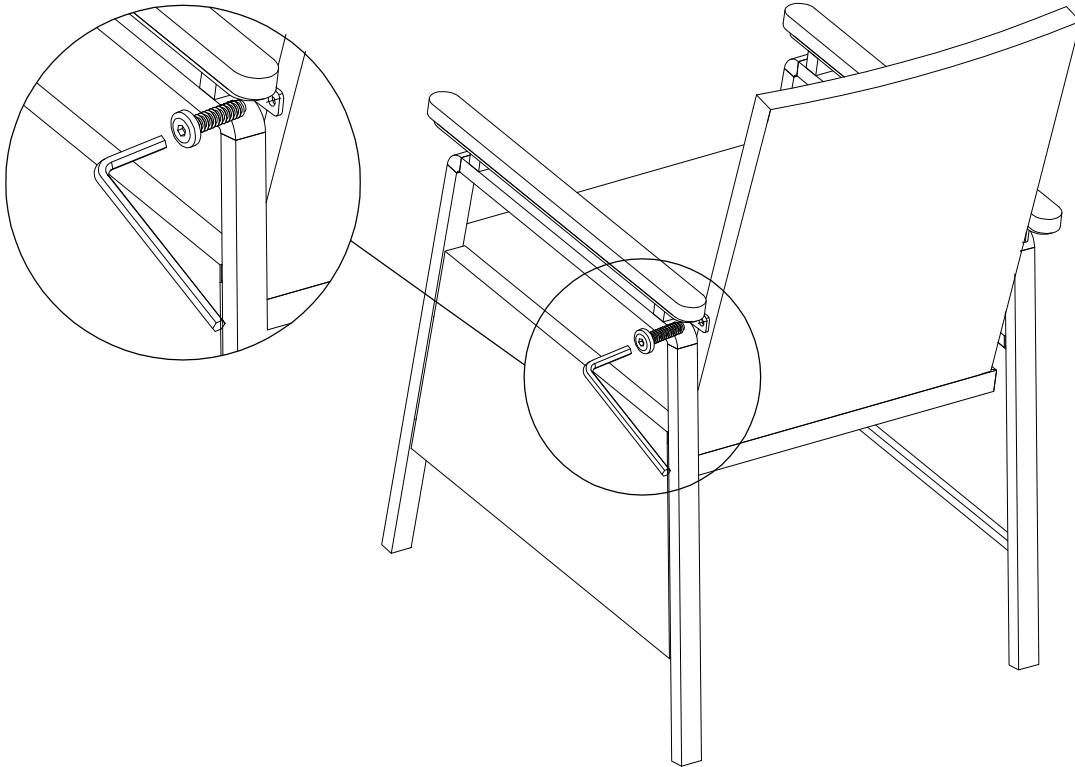

ASSEMBLY INSTRUCTION

Outdoor Dining Chair

Products List

Seater

2-PCS

Parts List Box

<p>A</p>  <p>right armrest 2PCS</p>	<p>B</p>  <p>left armrest 2PCS</p>	<p>C</p>  <p>seat plate 2PCS</p>	<p>D</p>  <p>backrest 2PCS</p>
<p>E</p>  <p>seat cushion 2PCS</p>			

M6*20mm

4

#2X2pcs

M6*35mm

5

#1X1pcs

M6*20mm

6

Handrail load capacity: 80 lbs

E

Tighten fully after alignment