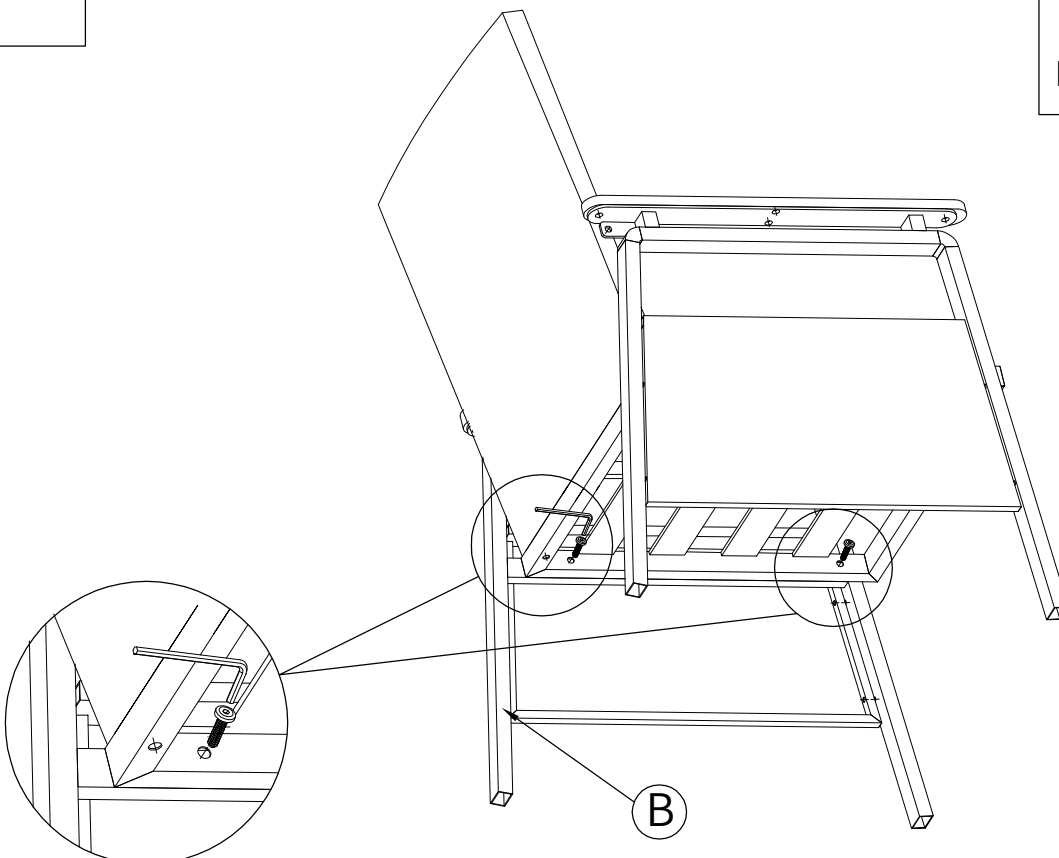

ASSEMBLY INSTRUCTION

Outdoor Dining Chair

Products List

Seater

2-PCS

Parts List Box

<p>A</p>  <p>right armrest 2PCS</p>	<p>B</p>  <p>left armrest 2PCS</p>	<p>C</p>  <p>seat plate 2PCS</p>	<p>D</p>  <p>backrest 2PCS</p>
<p>E</p>  <p>seat cushion 2PCS</p>			

M6*20mm

4

#2X2pcs

M6*35mm

5

#1X1pcs

M6*20mm

6

Handrail load capacity: 80 lbs

E

Tighten fully after alignment