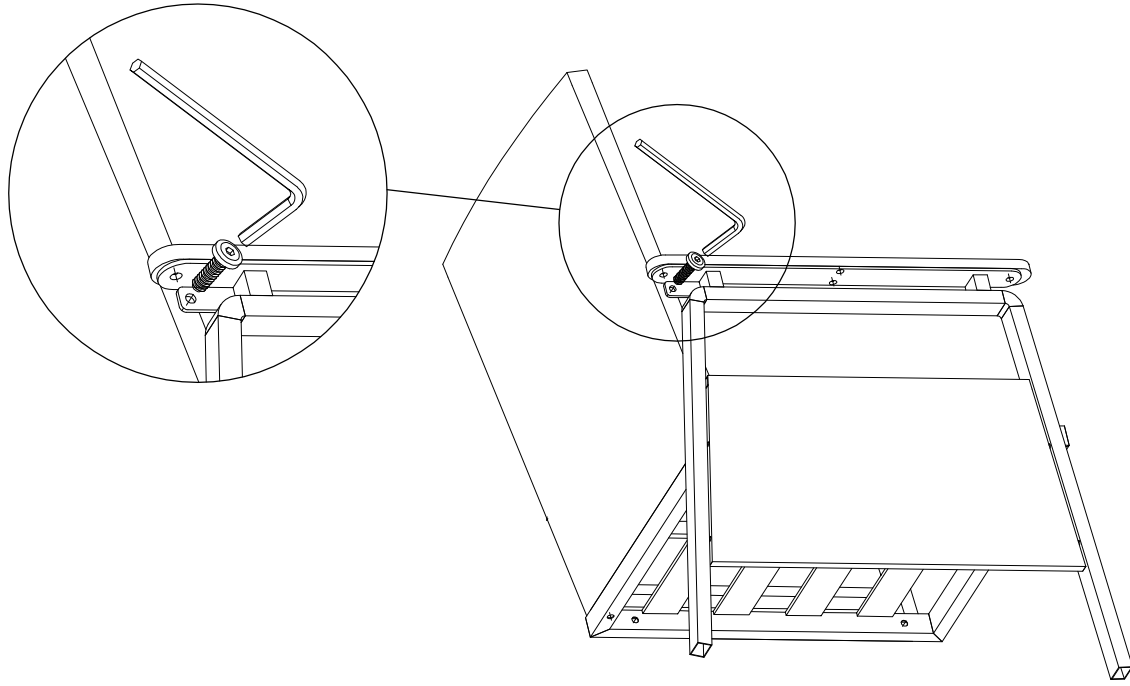

3

#1X1pcs

M6*20mm