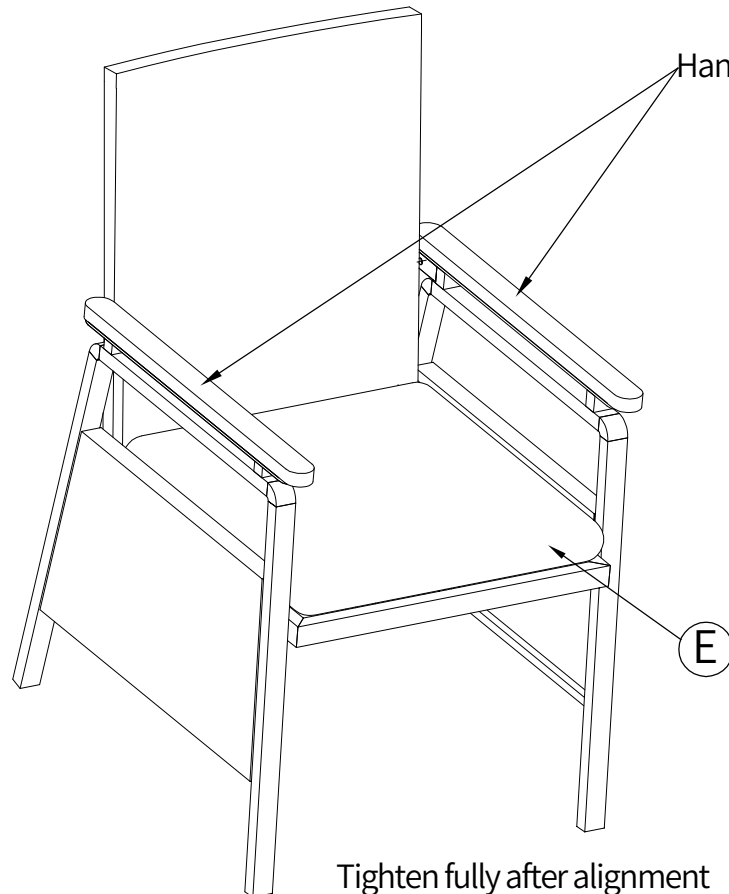

ASSEMBLY INSTRUCTION

Outdoor Dining Chair

Products List

Seater

2-PCS

Parts List Box

<p>A</p>  <p>right armrest 2PCS</p>	<p>B</p>  <p>left armrest 2PCS</p>	<p>C</p>  <p>seat plate 2PCS</p>	<p>D</p>  <p>backrest 2PCS</p>
<p>E</p>  <p>seat cushion 2PCS</p>			

M6*20mm

4

#2X2pcs

M6*35mm

5

#1X1pcs

M6*20mm

6

Handrail load capacity: 80 lbs

E

Tighten fully after alignment