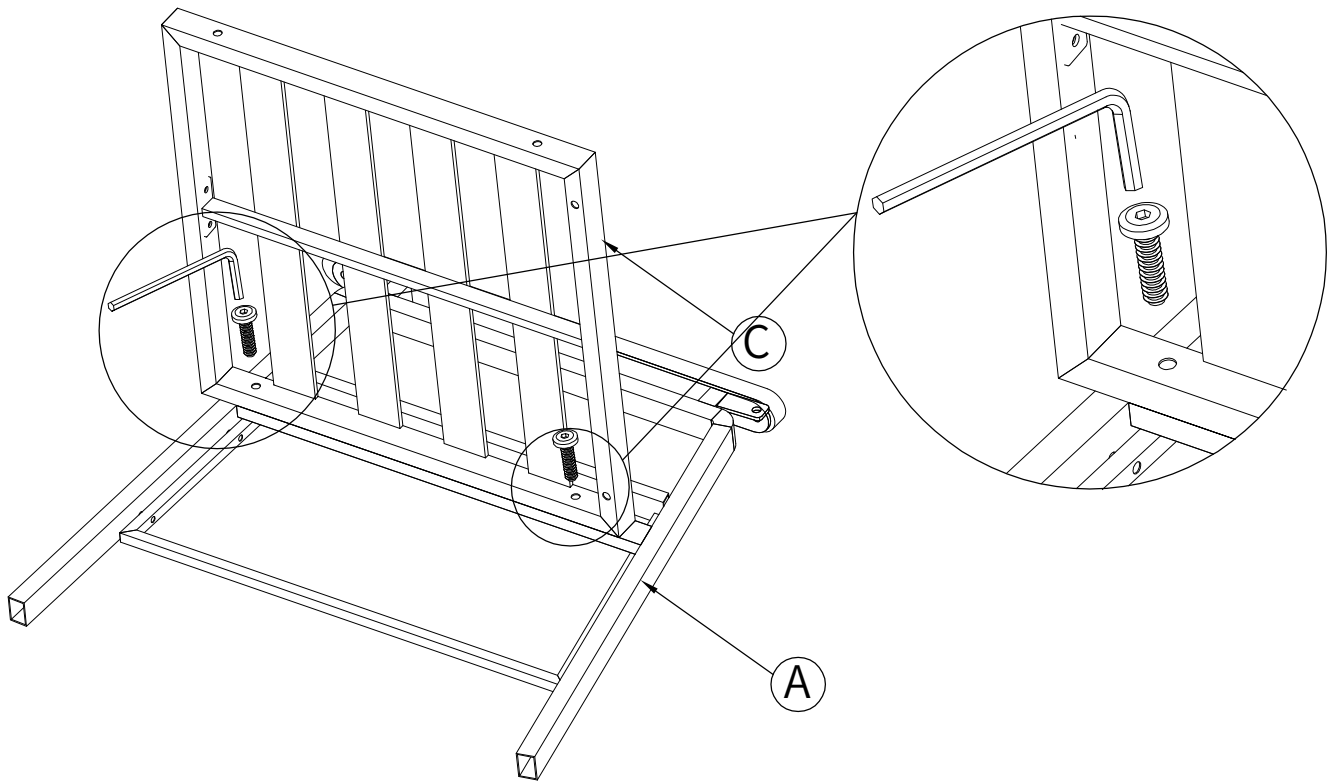

1

#2X2pcs

M6*35mm