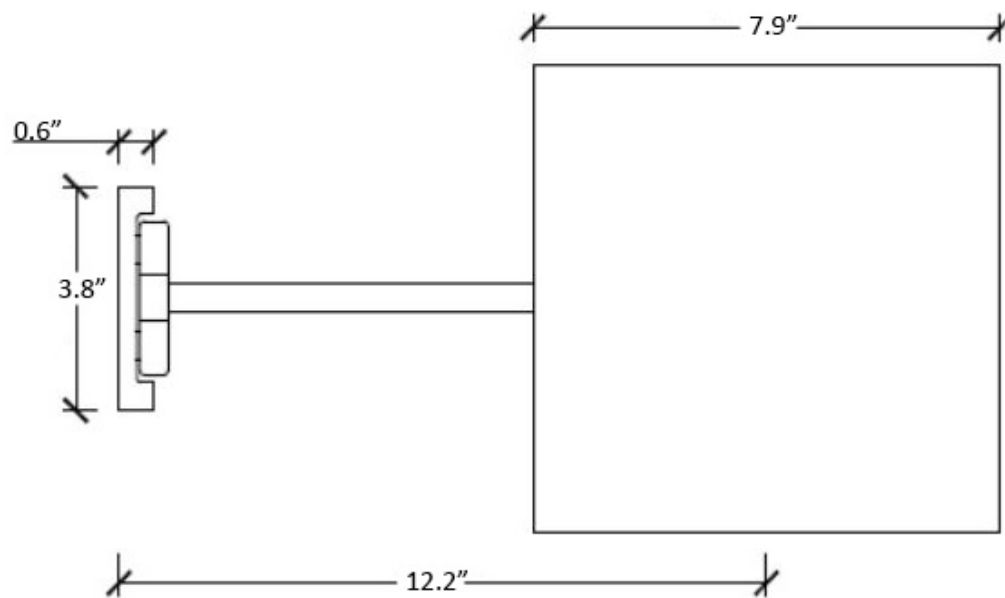

Product Specs Sheets

Collection
Quadrolo

Model |
Quadrolo 63/1

Dimensions Metric
1 inch = 2.54 cm
1 inch = 25.4 mm

WS®
BATH
COLLECTIONS

1051 Lea Drive - Collegeville, PA 19426
Tel. 215 513 9400 - Fax 610 831 0215
www.ws bathcollections.com - info@ws bathcollections.com