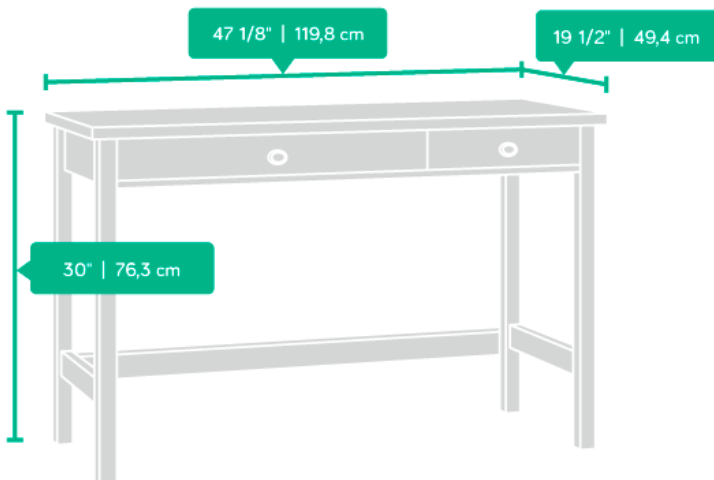

## STUDY DESK

#### Dimensions:

Width	119.8 cm
Depth	49.4 cm
Height	76.3 cm
Carton Height	7.3 cm
Carton Width	52.23 cm
Carton Depth	134.78 cm
Box Volume	0.051 cbm
Weight (gross)	29.1 kg

N.B: All measurements are approximate