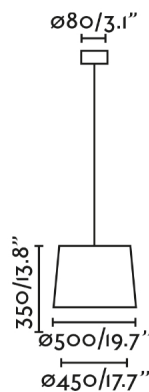

General characteristics

| | |
|---------------------|---------|
| Fixation | Ceiling |
| voltage | 120V |
| Hertz | 60Hz |
| Cable length | 0.02 ft |
| Max. Power | 15W |

Material

| | |
|-----------------------|---------|
| Body/Structure | Steel |
| Diffuser | Papyrus |
| Screen | Textile |