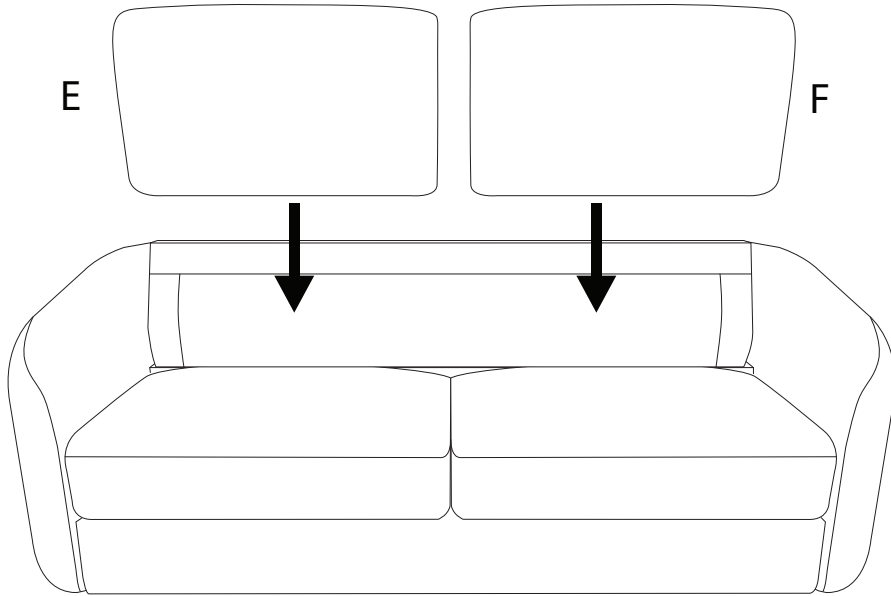

Diagram illustrating assembly instructions and safety warnings:

- Warning 1:** A warning triangle with an exclamation mark is connected by a vertical line to a box containing:
 - A circular icon showing an L-shaped metal bracket.
 - An icon of a power drill with a diagonal slash through it, indicating that a power drill should not be used.
- Warning 2:** A second warning triangle with an exclamation mark is connected by a vertical line to a box containing:
 - A circular icon showing a rectangular block being placed on a textured surface.
 - An icon of a rectangular block with a diagonal slash through it, indicating that the block should not be placed on a soft or uneven surface.
- Time:** A clock icon with the text "30'" below it, indicating an estimated assembly time of 30 minutes.
- Person:** An icon of a person with the number "1" below it, indicating that one person is required for assembly.

x 1

I

x 12

J

x 1

K

x 1

1

2

3

4

5

H

x 1

J

x 1