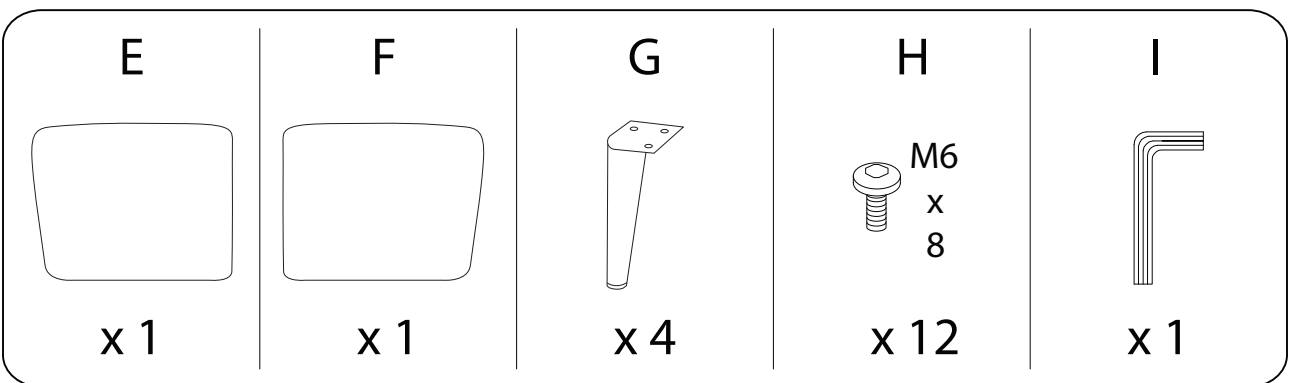

Diagram illustrating assembly instructions and safety warnings:

- Warning 1:** A warning triangle with an exclamation mark is connected by a vertical line to a box containing:
 - A circular icon showing an L-shaped metal bracket.
 - An icon of a power drill with a diagonal slash through it, indicating that a power drill should not be used.
- Warning 2:** A second warning triangle with an exclamation mark is connected by a vertical line to a box containing:
 - A circular icon showing a rectangular block being placed on a textured surface.
 - An icon of a rectangular block with a diagonal slash through it, indicating that the block should not be placed on a soft or uneven surface.
- Time:** A clock icon with the text "30'" below it, indicating an estimated assembly time of 30 minutes.
- Person:** An icon of a person with the number "1" below it, indicating that one person is required for assembly.

A

1

2

3

4

B

1

2

H

A

x 1

B

x 1

C

x 1

D