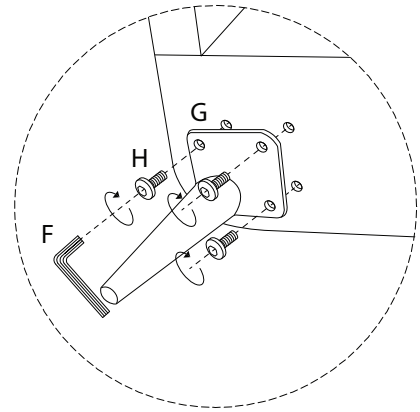

Diagram illustrating assembly instructions and safety warnings:

- Warning 1:** A warning triangle with an exclamation mark is connected by a vertical line to a box containing:
 - A circular icon showing an L-shaped metal bracket.
 - An icon of a power drill with a diagonal slash through it, indicating that a power drill should not be used.
- Warning 2:** A second warning triangle with an exclamation mark is connected by a vertical line to a box containing:
 - A circular icon showing a rectangular block being placed on a textured surface.
 - An icon of a rectangular block with a diagonal slash through it, indicating that the block should not be placed on a soft or uneven surface.
- Time:** A clock icon with the text "30'" below it, indicating an estimated assembly time of 30 minutes.
- Person:** An icon of a person with the number "1" below it, indicating that one person is required for assembly.

A

1

2

3

4

B

1

2