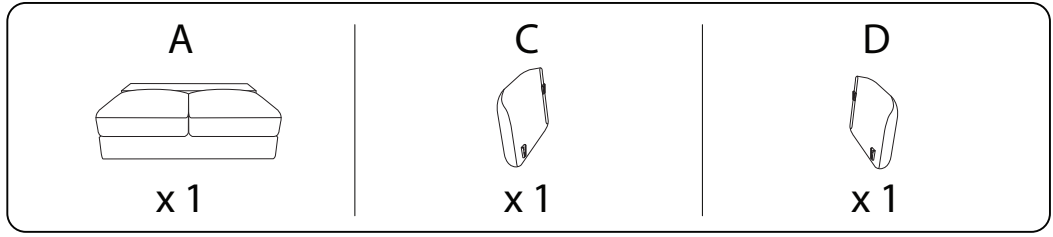

Diagram illustrating assembly instructions and safety warnings:

- Warning 1:** A warning triangle with an exclamation mark is connected by a vertical line to a box containing:
 - A circular icon showing an L-shaped metal bracket.
 - An icon of a power drill with a diagonal slash through it, indicating that a power drill should not be used.
- Warning 2:** A second warning triangle with an exclamation mark is connected by a vertical line to a box containing:
 - A circular icon showing a rectangular block being placed on a textured surface.
 - An icon of a rectangular block with a diagonal slash through it, indicating that the block should not be placed on a soft or uneven surface.
- Time:** A clock icon with the text "30'" below it, indicating an estimated assembly time of 30 minutes.
- Person:** An icon of a person with the number "1" below it, indicating that one person is required for assembly.

A

1

2

3

4

B

1

2