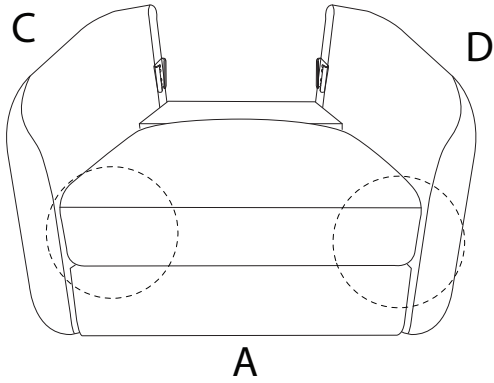

Diagram illustrating assembly instructions and safety warnings:

- Warning 1:** A warning triangle with an exclamation mark is connected by a vertical line to a box containing:
 - A circular icon showing an L-shaped metal bracket.
 - An icon of a power drill with a diagonal slash through it, indicating that a power drill should not be used.
- Warning 2:** A second warning triangle with an exclamation mark is connected by a vertical line to a box containing:
 - A circular icon showing a rectangular block being placed on a textured surface.
 - An icon of a rectangular block with a diagonal slash through it, indicating that the block should not be placed on a soft or uneven surface.
- Time:** A clock icon with the text "30'" below it, indicating an estimated assembly time of 30 minutes.
- Person:** An icon of a person with the number "1" below it, indicating that one person is required for assembly.

A

1

2

3

4

B

1

2