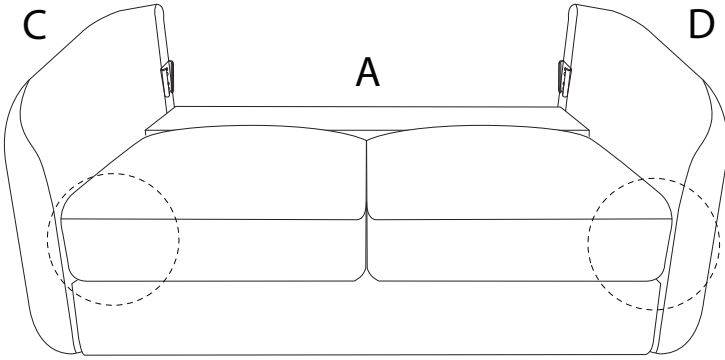

Diagram illustrating assembly instructions and safety warnings:

- Warning 1:** A warning triangle with an exclamation mark is connected by a vertical line to a box containing:
 - A circular icon showing an L-shaped metal bracket.
 - An icon of a power drill with a diagonal slash through it, indicating that a power drill should not be used.
- Warning 2:** A second warning triangle with an exclamation mark is connected by a vertical line to a box containing:
 - A circular icon showing a rectangular block being placed on a textured surface.
 - An icon of a rectangular block with a diagonal slash through it, indicating that the block should not be placed on a soft or uneven surface.
- Time:** A clock icon with the text "30'" below it, indicating an estimated assembly time of 30 minutes.
- Person:** An icon of a person with the number "1" below it, indicating that one person is required for assembly.

A

1

2

3

4

B

1

2