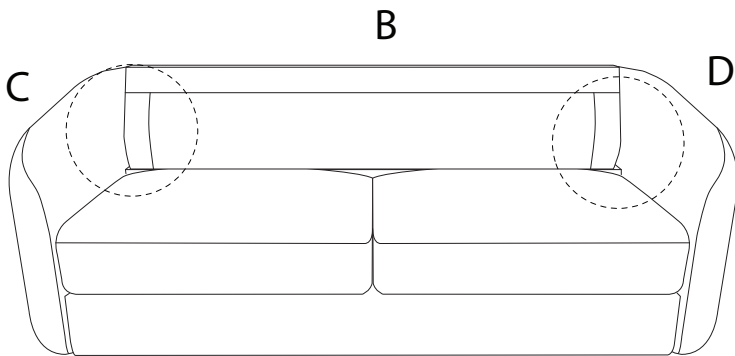

Diagram illustrating assembly instructions and safety warnings:

- Warning 1:** A warning triangle with an exclamation mark is connected by a vertical line to a box containing:
 - A circular icon showing an L-shaped metal bracket.
 - An icon of a power drill with a diagonal slash through it, indicating that a power drill should not be used.
- Warning 2:** A second warning triangle with an exclamation mark is connected by a vertical line to a box containing:
 - A circular icon showing a rectangular block being placed on a textured surface.
 - An icon of a rectangular block with a diagonal slash through it, indicating that the block should not be placed on a soft or uneven surface.
- Time:** A clock icon with the text "30'" below it, indicating an estimated assembly time of 30 minutes.
- Person:** An icon of a person with the number "1" below it, indicating that one person is required for assembly.

x 1

I

x 12

J

x 1

K

x 1

1

2

3

4

5

H

x 1

J

x 1