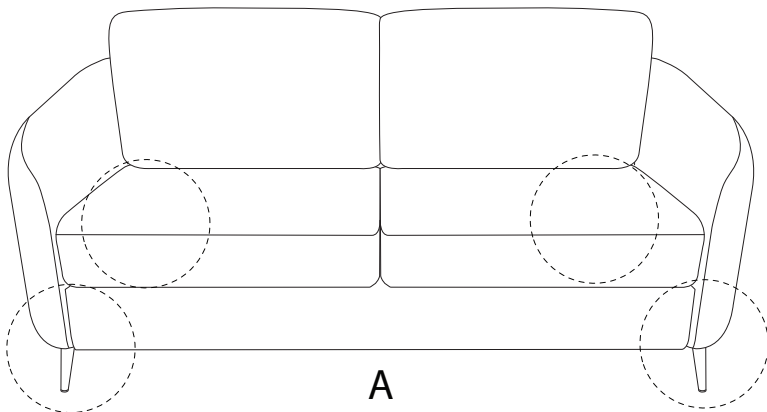

Diagram illustrating assembly instructions and safety warnings:

- Warning 1:** A warning triangle with an exclamation mark is connected by a vertical line to a box containing:
 - A circular icon showing an L-shaped metal bracket.
 - An icon of a power drill with a diagonal slash through it, indicating that a power drill should not be used.
- Warning 2:** A second warning triangle with an exclamation mark is connected by a vertical line to a box containing:
 - A circular icon showing a rectangular block being placed on a textured surface.
 - An icon of a rectangular block with a diagonal slash through it, indicating that the block should not be placed on a soft or uneven surface.
- Time:** A clock icon with the text "30'" below it, indicating an estimated assembly time of 30 minutes.
- Person:** An icon of a person with the number "1" below it, indicating that one person is required for assembly.

x 1

I

x 12

J

x 1

K

x 1

1

2

3

4

5

H

x 1

J

x 1