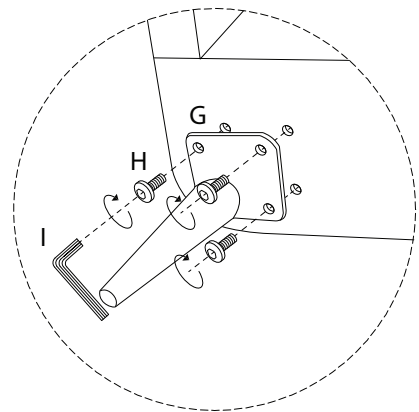

Diagram illustrating assembly instructions and safety warnings:

- Warning 1:** A warning triangle with an exclamation mark is connected by a vertical line to a box containing:
 - A circular icon showing an L-shaped metal bracket.
 - An icon of a power drill with a diagonal slash through it, indicating that a power drill should not be used.
- Warning 2:** A second warning triangle with an exclamation mark is connected by a vertical line to a box containing:
 - A circular icon showing a rectangular block being placed on a textured surface.
 - An icon of a rectangular block with a diagonal slash through it, indicating that the block should not be placed on a soft or uneven surface.
- Time:** A clock icon with the text "30'" below it, indicating an estimated assembly time of 30 minutes.
- Person:** An icon of a person with the number "1" below it, indicating that one person is required for assembly.

2

3

4

5

H

x 1

J

x 1