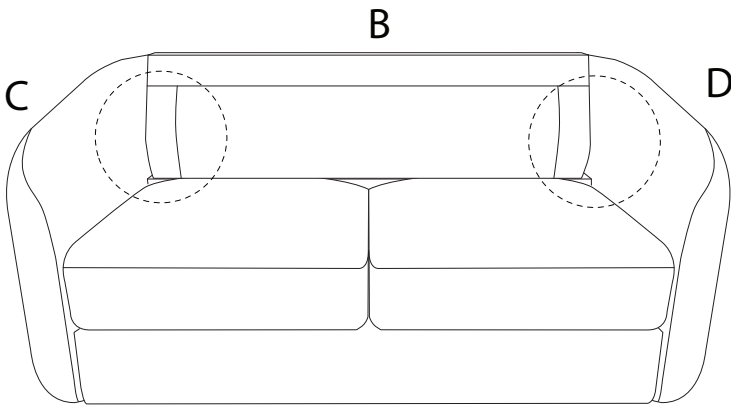

Diagram illustrating assembly instructions and safety warnings:

- Warning 1:** A warning triangle with an exclamation mark is connected by a vertical line to a box containing:
 - A circular icon showing an L-shaped metal bracket.
 - An icon of a power drill with a diagonal slash through it, indicating that a power drill should not be used.
- Warning 2:** A second warning triangle with an exclamation mark is connected by a vertical line to a box containing:
 - A circular icon showing a rectangular block being placed on a textured surface.
 - An icon of a rectangular block with a diagonal slash through it, indicating that the block should not be placed on a soft or uneven surface.
- Time:** A clock icon with the text "30'" below it, indicating an estimated assembly time of 30 minutes.
- Person:** An icon of a person with the number "1" below it, indicating that one person is required for assembly.

A

1

2

3

4

B

1

2

H

A

x 1

B

x 1

C

x 1

D