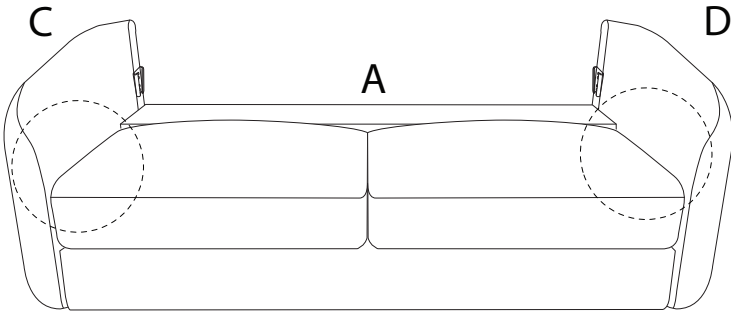

Diagram illustrating assembly instructions and safety warnings:

- Warning 1:** A warning triangle with an exclamation mark is connected by a vertical line to a box containing:
 - A circular icon showing an L-shaped metal bracket.
 - An icon of a power drill with a diagonal slash through it, indicating that a power drill should not be used.
- Warning 2:** A second warning triangle with an exclamation mark is connected by a vertical line to a box containing:
 - A circular icon showing a rectangular block being placed on a textured surface.
 - An icon of a rectangular block with a diagonal slash through it, indicating that the block should not be placed on a soft or uneven surface.
- Time:** A clock icon with the text "30'" below it, indicating an estimated assembly time of 30 minutes.
- Person:** An icon of a person with the number "1" below it, indicating that one person is required for assembly.

x 1

I

x 12

J

x 1

K

x 1

1

2

3

4

5

H

x 1

J

x 1