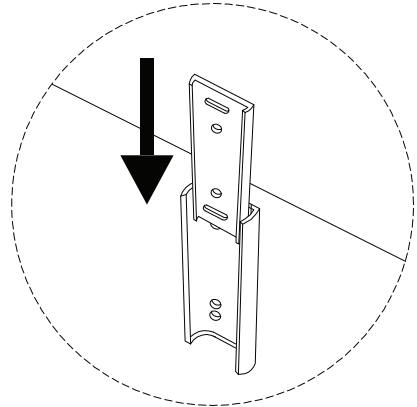

Diagram illustrating assembly instructions and safety warnings:

- Warning 1:** A warning triangle with an exclamation mark is connected by a vertical line to a box containing:
 - A circular icon showing an L-shaped metal bracket.
 - An icon of a power drill with a diagonal slash through it, indicating that a power drill should not be used.
- Warning 2:** A second warning triangle with an exclamation mark is connected by a vertical line to a box containing:
 - A circular icon showing a rectangular block being placed on a textured surface.
 - An icon of a rectangular block with a diagonal slash through it, indicating that the block should not be placed on a soft or uneven surface.
- Time:** A clock icon with the text "30'" below it, indicating an estimated assembly time of 30 minutes.
- Person:** An icon of a person with the number "1" below it, indicating that one person is required for assembly.

A

1

2

3

4

B

1

2