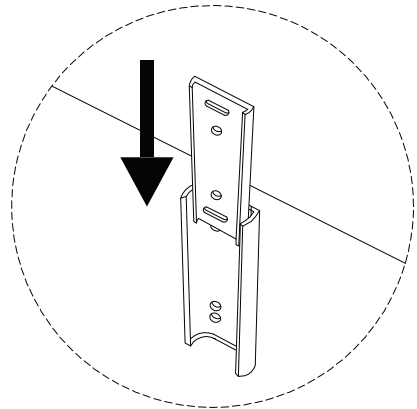

Diagram illustrating assembly instructions and safety warnings:

- Warning 1:** A warning triangle with an exclamation mark is connected by a vertical line to a box containing:
 - A circular icon showing an L-shaped metal bracket.
 - An icon of a power drill with a diagonal slash through it, indicating that a power drill should not be used.
- Warning 2:** A second warning triangle with an exclamation mark is connected by a vertical line to a box containing:
 - A circular icon showing a rectangular block being placed on a textured surface.
 - An icon of a rectangular block with a diagonal slash through it, indicating that the block should not be placed on a soft or uneven surface.
- Time:** A clock icon with the text "30'" below it, indicating an estimated assembly time of 30 minutes.
- Person:** An icon of a person with the number "1" below it, indicating that one person is required for assembly.

x 1

I

x 12

J

x 1

K

x 1

1

2

3

4

5

H

x 1

J

x 1