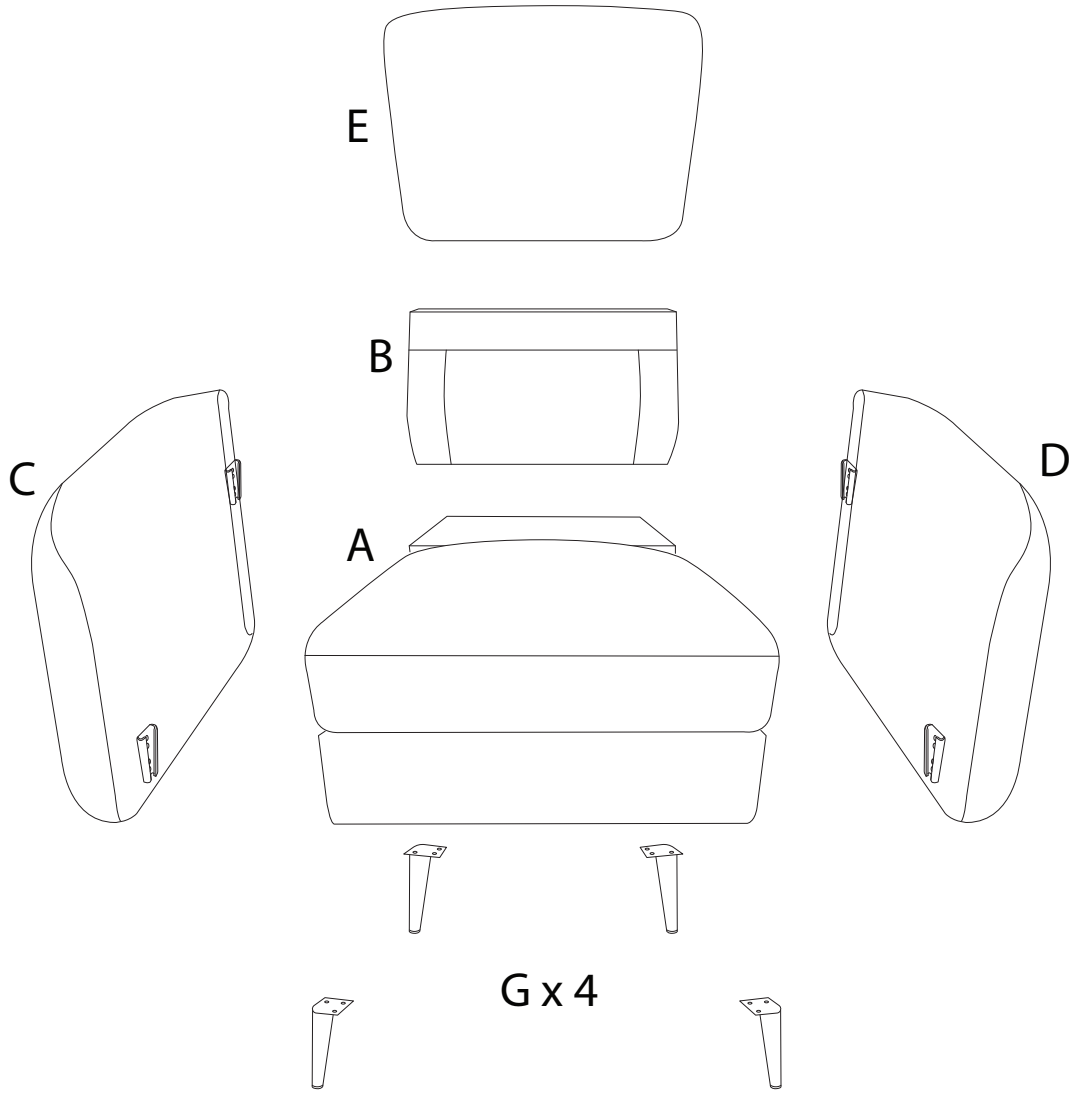

Diagram illustrating assembly instructions and safety warnings:

- Warning 1:** A warning triangle with an exclamation mark is connected by a vertical line to a box containing:
 - A circular icon showing an L-shaped metal bracket.
 - An icon of a power drill with a diagonal slash through it, indicating that a power drill should not be used.
- Warning 2:** A second warning triangle with an exclamation mark is connected by a vertical line to a box containing:
 - A circular icon showing a rectangular block being placed on a textured surface.
 - An icon of a rectangular block with a diagonal slash through it, indicating that the block should not be placed on a soft or uneven surface.
- Time:** A clock icon with the text "30'" below it, indicating an estimated assembly time of 30 minutes.
- Person:** An icon of a person with the number "1" below it, indicating that one person is required for assembly.

A

1

2

3

4

B

1

2