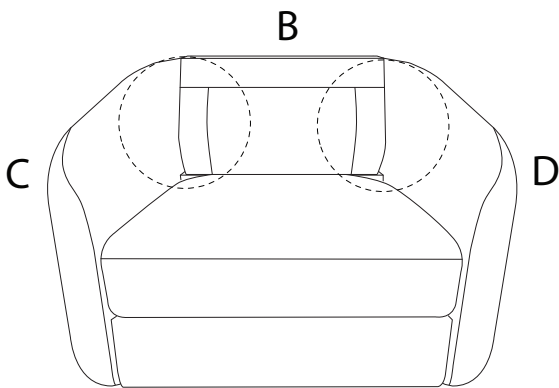

Diagram illustrating assembly instructions and safety warnings:

- Warning 1:** A warning triangle with an exclamation mark is connected by a vertical line to a box containing:
 - A circular icon showing an L-shaped metal bracket.
 - An icon of a power drill with a diagonal slash through it, indicating that a power drill should not be used.
- Warning 2:** A second warning triangle with an exclamation mark is connected by a vertical line to a box containing:
 - A circular icon showing a rectangular block being placed on a textured surface.
 - An icon of a rectangular block with a diagonal slash through it, indicating that the block should not be placed on a soft or uneven surface.
- Time:** A clock icon with the text "30'" below it, indicating an estimated assembly time of 30 minutes.
- Person:** An icon of a person with the number "1" below it, indicating that one person is required for assembly.

A

1

2

3

4

B

1

2