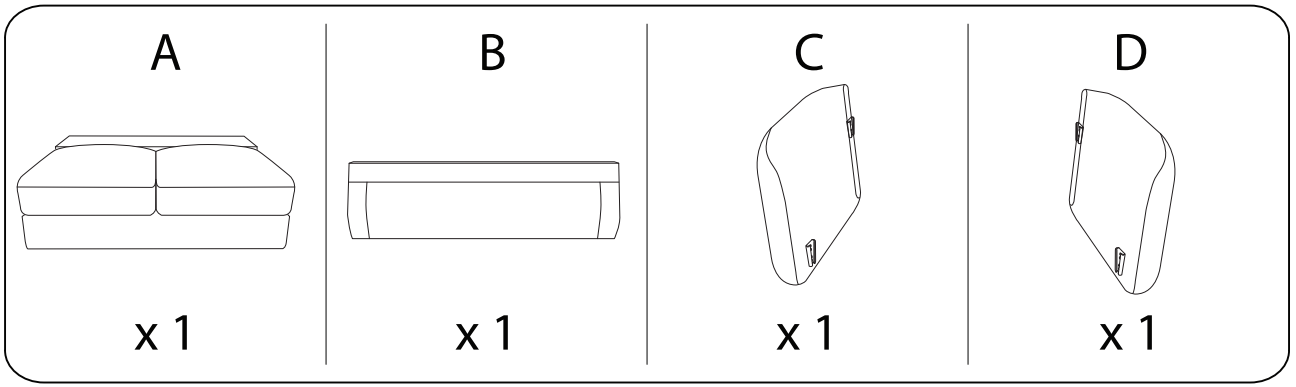

Diagram illustrating assembly instructions and safety warnings:

- Warning 1:** A warning triangle with an exclamation mark is connected by a vertical line to a box containing:
 - A circular icon showing an L-shaped metal bracket.
 - An icon of a power drill with a diagonal slash through it, indicating that a power drill should not be used.
- Warning 2:** A second warning triangle with an exclamation mark is connected by a vertical line to a box containing:
 - A circular icon showing a rectangular block being placed on a textured surface.
 - An icon of a rectangular block with a diagonal slash through it, indicating that the block should not be placed on a soft or uneven surface.
- Time:** A clock icon with the text "30'" below it, indicating an estimated assembly time of 30 minutes.
- Person:** An icon of a person with the number "1" below it, indicating that one person is required for assembly.

A

1

2

3

4

B

1

2