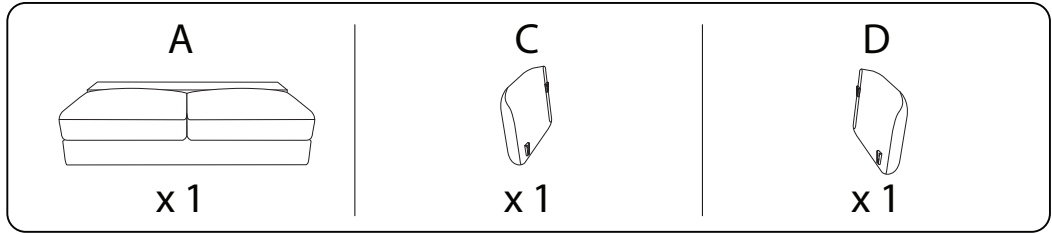

Diagram illustrating assembly instructions and safety warnings:

- Warning 1:** A warning triangle with an exclamation mark is connected by a vertical line to a box containing:
 - A circular icon showing an L-shaped metal bracket.
 - An icon of a power drill with a diagonal slash through it, indicating that a power drill should not be used.
- Warning 2:** A second warning triangle with an exclamation mark is connected by a vertical line to a box containing:
 - A circular icon showing a rectangular block being placed on a textured surface.
 - An icon of a rectangular block with a diagonal slash through it, indicating that the block should not be placed on a soft or uneven surface.
- Time:** A clock icon with the text "30'" below it, indicating an estimated assembly time of 30 minutes.
- Person:** An icon of a person with the number "1" below it, indicating that one person is required for assembly.

x 1

I

x 12

J

x 1

K

x 1

1