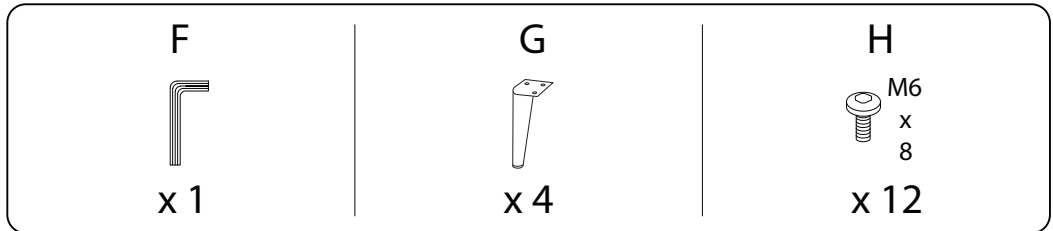

Diagram illustrating assembly instructions and safety warnings:

- Warning 1:** A warning triangle with an exclamation mark is connected by a vertical line to a box containing:
 - A circular icon showing an L-shaped metal bracket.
 - An icon of a power drill with a diagonal slash through it, indicating that a power drill should not be used.
- Warning 2:** A second warning triangle with an exclamation mark is connected by a vertical line to a box containing:
 - A circular icon showing a rectangular block being placed on a textured surface.
 - An icon of a rectangular block with a diagonal slash through it, indicating that the block should not be placed on a soft or uneven surface.
- Time:** A clock icon with the text "30'" below it, indicating an estimated assembly time of 30 minutes.
- Person:** An icon of a person with the number "1" below it, indicating that one person is required for assembly.

A

1

2

3

4

B

1

2