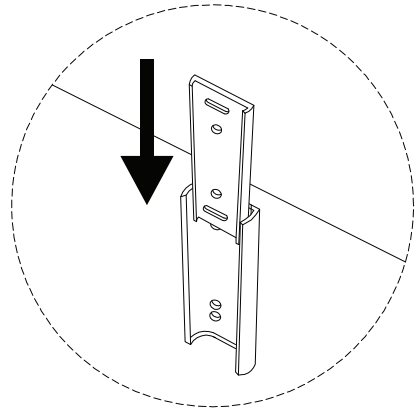

Diagram illustrating assembly instructions and safety warnings:

- Warning 1:** A warning triangle with an exclamation mark is connected by a vertical line to a box containing:
 - A circular icon showing an L-shaped metal bracket.
 - An icon of a power drill with a diagonal slash through it, indicating that a power drill should not be used.
- Warning 2:** A second warning triangle with an exclamation mark is connected by a vertical line to a box containing:
 - A circular icon showing a rectangular block being placed on a textured surface.
 - An icon of a rectangular block with a diagonal slash through it, indicating that the block should not be placed on a soft or uneven surface.
- Time:** A clock icon with the text "30'" below it, indicating an estimated assembly time of 30 minutes.
- Person:** An icon of a person with the number "1" below it, indicating that one person is required for assembly.

x 1

I

x 12

J

x 1

K

x 1

1

2

3

4

5

H

x 1

J

x 1