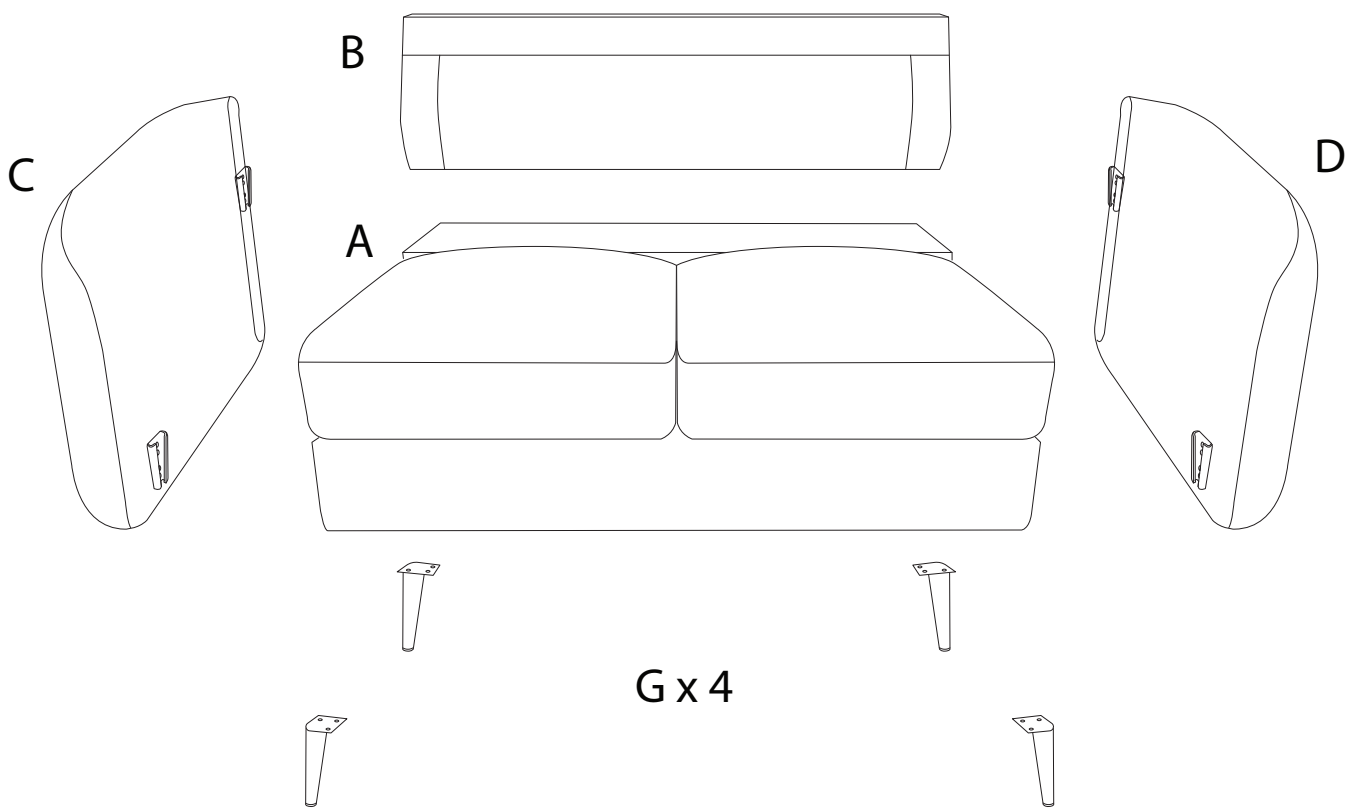

Diagram illustrating assembly instructions and safety warnings:

- Warning 1:** A warning triangle with an exclamation mark is connected by a vertical line to a box containing:
 - A circular icon showing an L-shaped metal bracket.
 - An icon of a power drill with a diagonal slash through it, indicating that a power drill should not be used.
- Warning 2:** A second warning triangle with an exclamation mark is connected by a vertical line to a box containing:
 - A circular icon showing a rectangular block being placed on a textured surface.
 - An icon of a rectangular block with a diagonal slash through it, indicating that the block should not be placed on a soft or uneven surface.
- Time:** A clock icon with the text "30'" below it, indicating an estimated assembly time of 30 minutes.
- Person:** An icon of a person with the number "1" below it, indicating that one person is required for assembly.

A

1

2

3

4

B

1

2