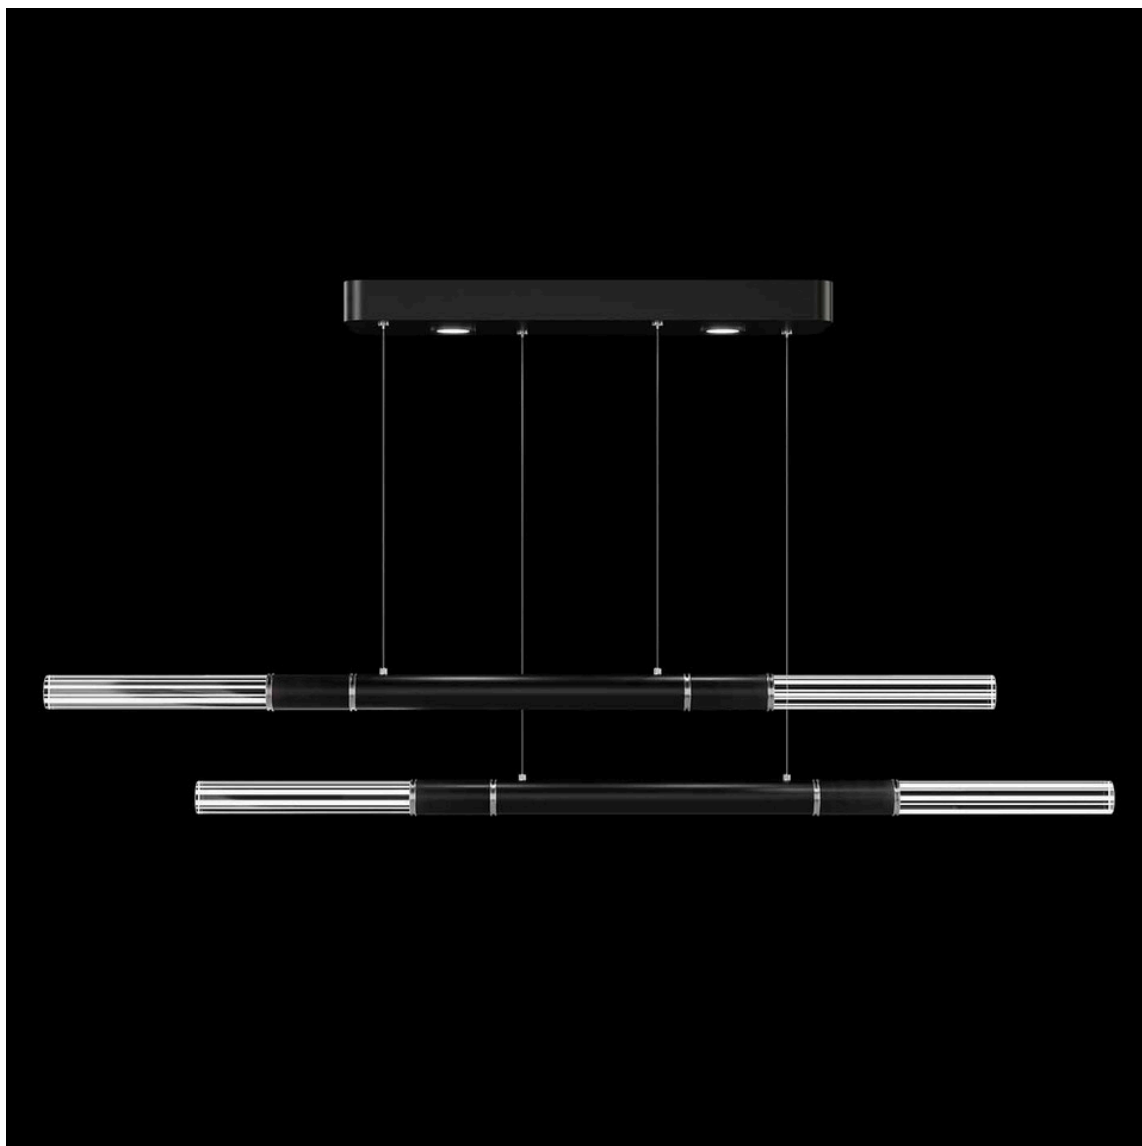

# FINE ART

HANDCRAFTED LIGHTING

100150-120

**100150-120 • ANTONIA 71\"/>**

2.5H x 71W x 8.5D

ANTONIA  
COLLECTION