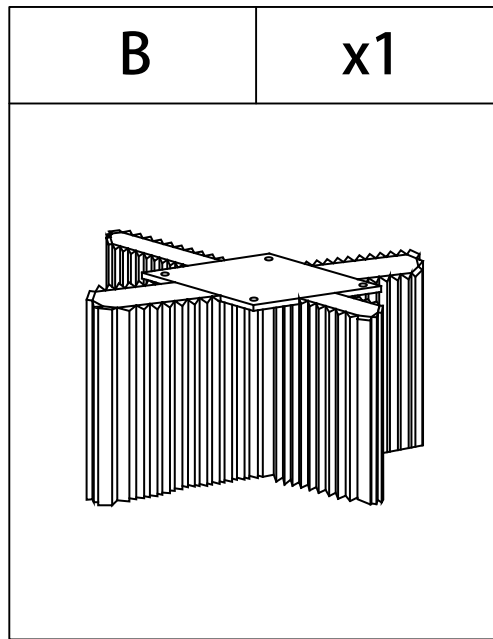

EXPLOSIVE VIEW

Around **15** min

PARTS LIST

HARDWARE LIST

TOOL LIST

ASSEMBLY INSTRUCTIONS

STEP-1

1. Put part B on A, make sure all holes aligned and then tighten it with allen key #3 as picture show.

ASSEMBLY INSTRUCTIONS

STEP-2

1. Put part B on A, make sure all holes aligned and then tighten it with allen key #3 as picture show.

#1	x4	#2	x4	#3	x1
					
3*16mm		6*25mm		M6	

WARRANTY

1. We strive to offer high-quality products, and we also try our best to satisfy each and every customer that orders from us with product or service as needed.
2. We provide 30 days warranty starting from the time you receive the item. Each customer must provide a record of their order such as the order number, or item receipt for any items that are out of the warranty period you may also still receive.
3. Replacement parts by purchasing them with our company if they are available.