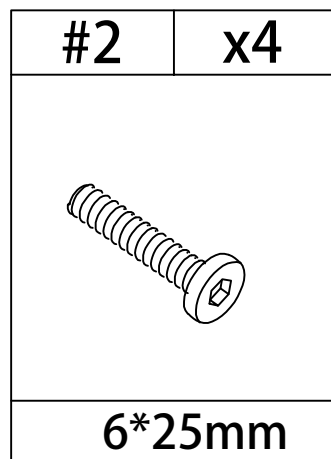

EXPLOSIVE VIEW

Around **15** min

PARTS LIST

HARDWARE LIST

TOOL LIST

ASSEMBLY INSTRUCTIONS

STEP-1

1. Put part B on A, make sure all holes aligned and then tighten it with allen key #3 as picture show.

ASSEMBLY INSTRUCTIONS

STEP-2

1. Put part B on A, make sure all holes aligned and then tighten it with allen key #3 as picture show.

#1	x4	#2	x4	#3	x1
					
3*16mm		6*25mm		M6	

WARRANTY

1. We strive to offer high-quality products, and we also try our best to satisfy each and every customer that orders from us with product or service as needed.
2. We provide 30 days warranty starting from the time you receive the item. Each customer must provide a record of their order such as the order number, or item receipt for any items that are out of the warranty period you may also still receive.
3. Replacement parts by purchasing them with our company if they are available.