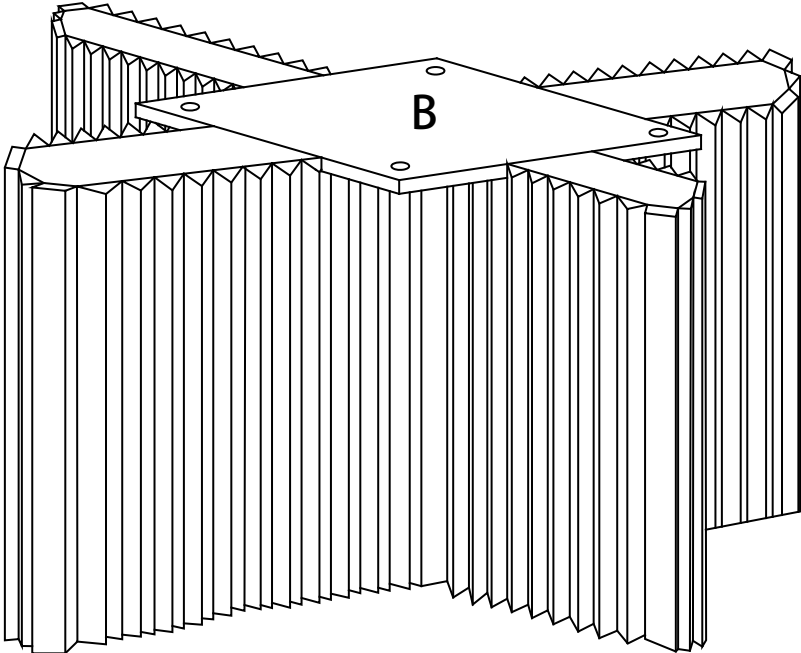

EXPLOSIVE VIEW

Around **15** min

PARTS LIST

HARDWARE LIST

TOOL LIST

ASSEMBLY INSTRUCTIONS

STEP-1

1. Put part B on A, make sure all holes aligned and then tighten it with allen key #3 as picture show.

ASSEMBLY INSTRUCTIONS

STEP-2

1. Put part B on A, make sure all holes aligned and then tighten it with allen key #3 as picture show.

#1	x4	#2	x4	#3	x1
					
3*16mm		6*25mm		M6	

WARRANTY

1. We strive to offer high-quality products, and we also try our best to satisfy each and every customer that orders from us with product or service as needed.
2. We provide 30 days warranty starting from the time you receive the item. Each customer must provide a record of their order such as the order number, or item receipt for any items that are out of the warranty period you may also still receive.
3. Replacement parts by purchasing them with our company if they are available.