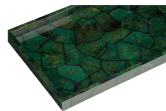

WILDWOOD CHELSEA HOUSE

302526 • Sapien Bay Tray

1.5h x 22w x 14d

Wood

Green

*Simple, classic lines provide an ideal setting for the exquisite green stone inlay that create this stunning accent tray.
Perfect for entertaining or displaying other accents on an ottoman or tabletop.*