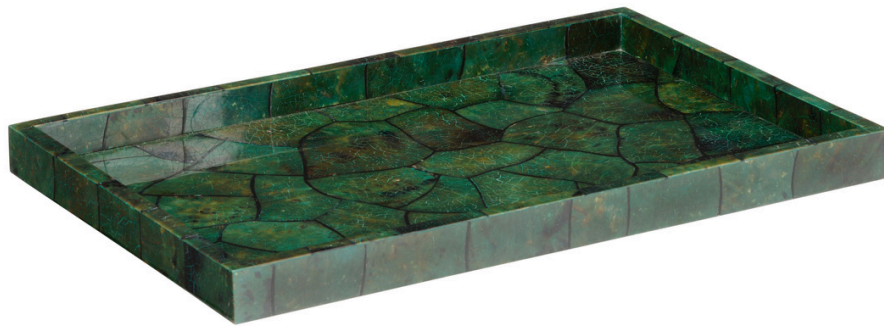

WILDWOOD CHELSEA HOUSE

302526 • Sapien Bay Tray

1.5h x 22w x 14d

Wood

Green

*Simple, classic lines provide an ideal setting for the exquisite green stone inlay that create this stunning accent tray.
Perfect for entertaining or displaying other accents on an ottoman or tabletop.*