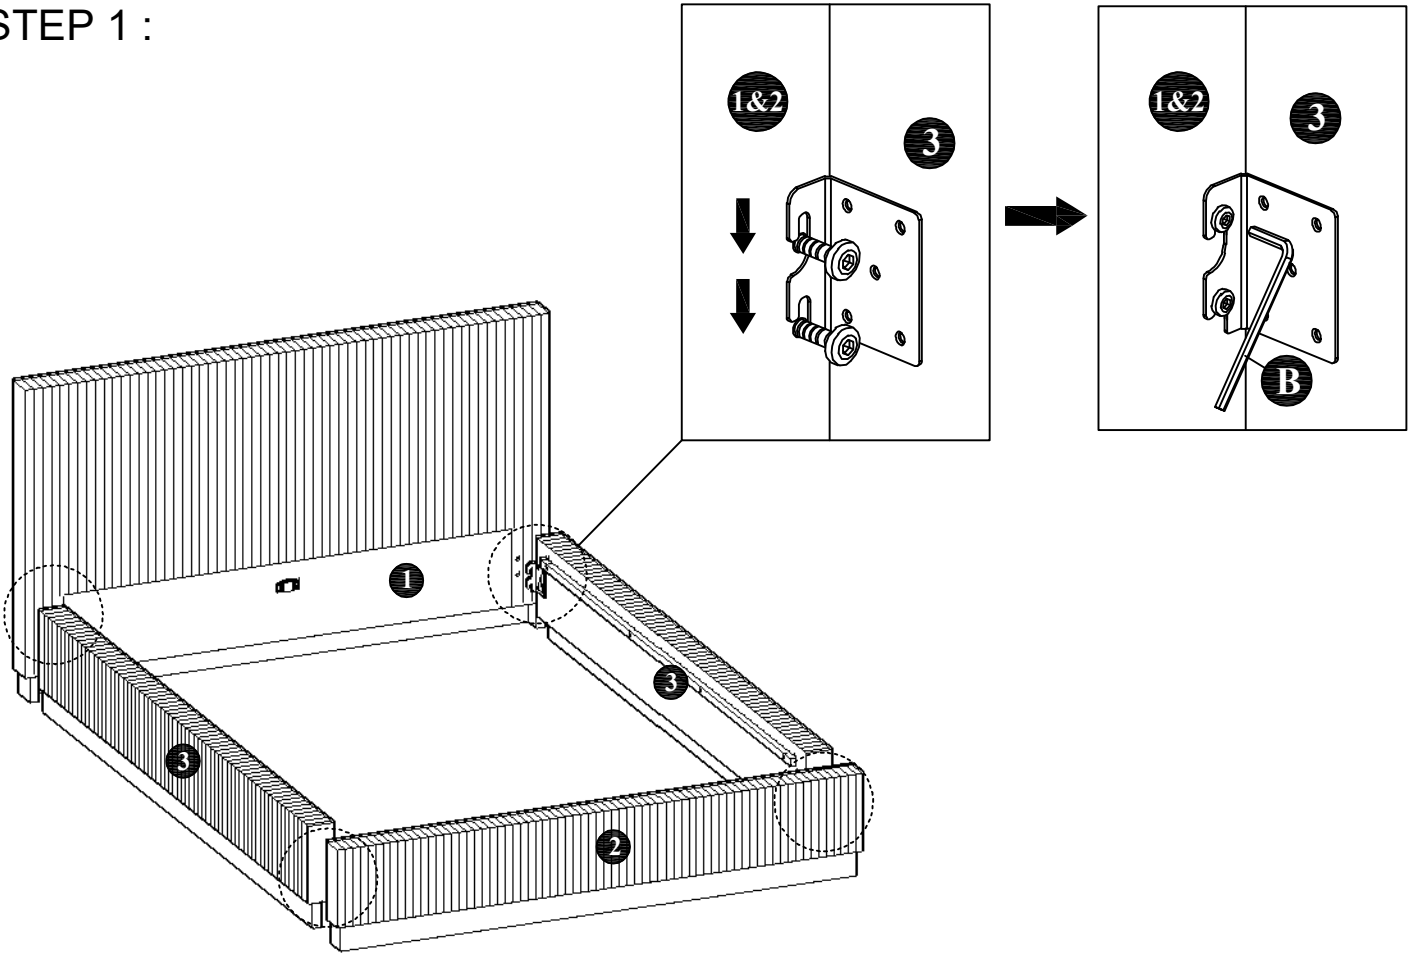

ASSEMBLY INSTRUCTIONS

STEP 1 :