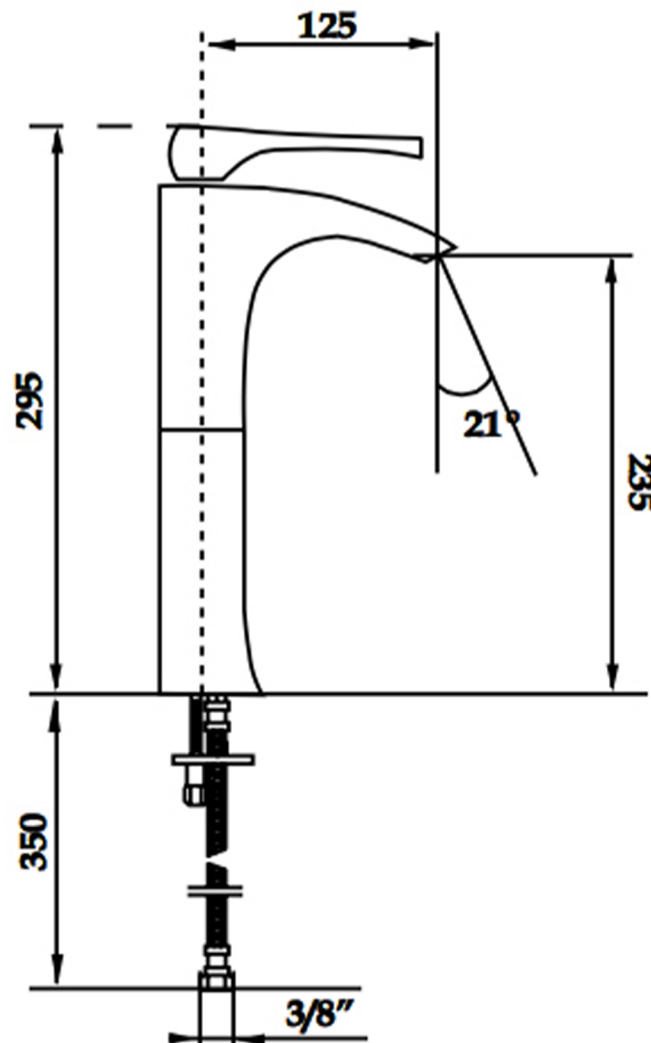

## SKIP DIAMOND

Category: Bathroom Faucet

Material: Lead-Free Brass

Dimensions: 6.3" (L) x 1.7" (W) x 11.6" (H)

Description: Luxury bathroom faucet in polished gold finish.

\*Numbers are in millimeter