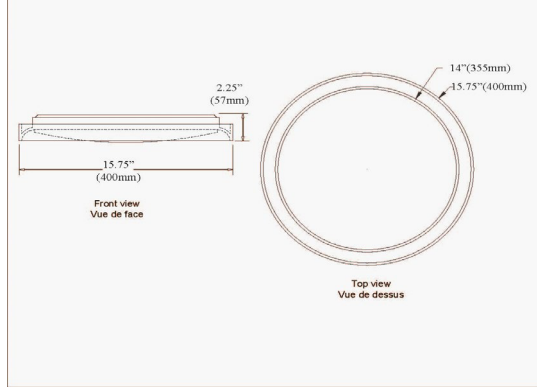

# Frida 30W Flush Mount, SC w/ WH Diffuser

30W Flush Mount, Satin Chrome Finish

<b>Height</b>	2.5"
<b>Width/Length</b>	15.75"
<b>Depth</b>	15.75"
<b>Weight</b>	2 lbs

<b>Body Material</b>	Acrylic
<b>Finish/Color</b>	White

<b>Light Qty</b>	1
<b>Light Base</b>	LED
<b>Light Max Watt</b>	30
<b>Light Inc</b>	Yes
<b>Light Lumens</b>	1957

<b>Light CCT</b>	3000K
<b>Light Life</b>	30000 Hours

<b>Dimmable</b>	Dimmable
<b>LED Compatible</b>	Integrated LED
<b>Total Wattage</b>	30W

<b>Second Material</b>	Metal
<b>Second Finish/Color</b>	Satin Chrome
<b>Second Type of Finish</b>	Electroplated

<b>Rated For</b>	Damp Location
<b>Voltage</b>	120V

<b>Approval</b>	cUL or equivalent
<b>Warranty</b>	3 Years Limited
<b>Install Position</b>	Ceiling