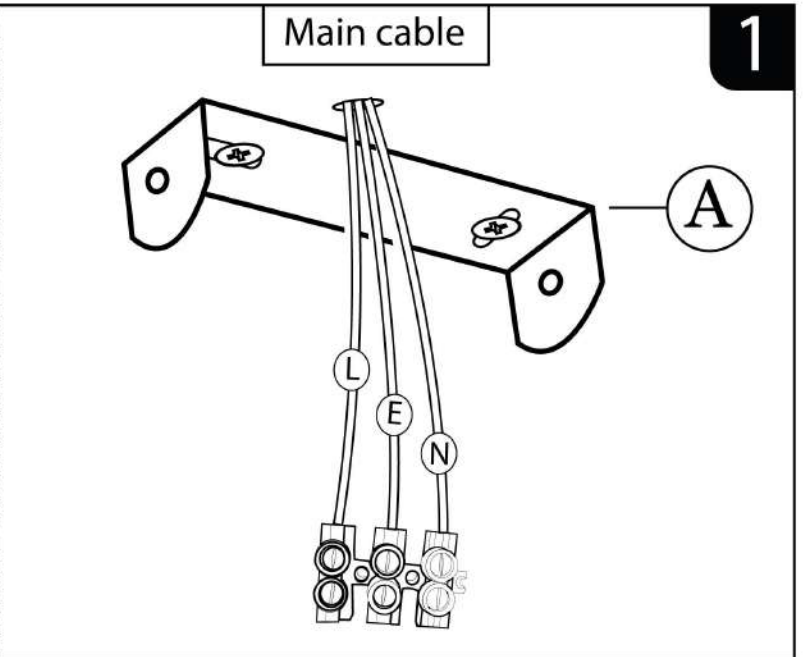

VINTAGE METAL PENDANT LAMP ASSEMBLING INSTRUCTION

	<p>G  x 1Pcs</p> <p>H  x 3Pcs</p> <p>I  x 3Pcs</p>	
A		x 1Pcs
B		x 2Pcs
C1		x 3Pcs
C2		x 3Pcs
D1		x 2Pcs
D2		x 3Pcs
D3		x 3Pcs
E		x 1Pcs
F		x 2Pcs

VINTAGE METAL PENDANT LAMP ASSEMBLING INSTRUCTION

1

2

VINTAGE METAL PENDANT LAMP ASSEMBLING INSTRUCTION

3

European Cord Colour

	Blue- Neutal
	Green- Earth
	Brown- Line

North America Cord Colour

	Black- Line
	Green- Earth
	White- Neutal

VINTAGE METAL PENDANT LAMP ASSEMBLING INSTRUCTION

4

5