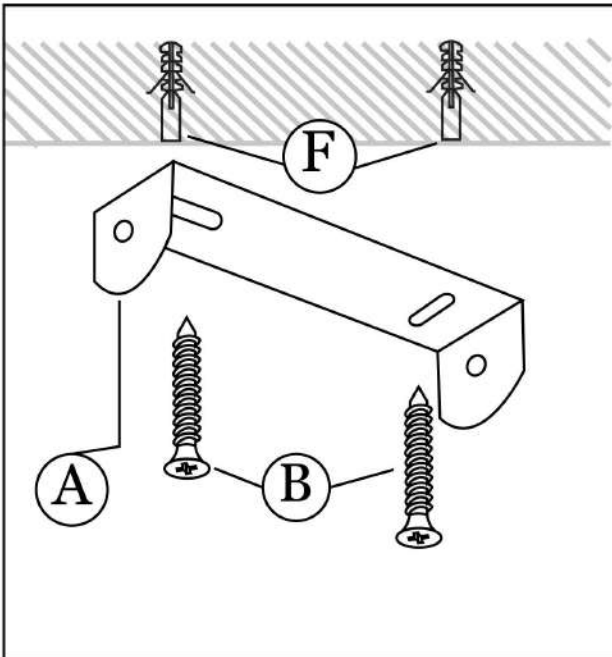

VINTAGE METAL PENDANT LAMP ASSEMBLING INSTRUCTION

	<p>G  x 1Pcs</p> <p>H  x 3Pcs</p> <p>I  x 3Pcs</p>	
A		x 1Pcs
B		x 2Pcs
C1		x 3Pcs
C2		x 3Pcs
D1		x 2Pcs
D2		x 3Pcs
D3		x 3Pcs
E		x 1Pcs
F		x 2Pcs

VINTAGE METAL PENDANT LAMP ASSEMBLING INSTRUCTION

1

2

VINTAGE METAL PENDANT LAMP ASSEMBLING INSTRUCTION

3

European Cord Colour

	Blue- Neutal
	Green- Earth
	Brown- Line

North America Cord Colour

	Black- Line
	Green- Earth
	White- Neutal