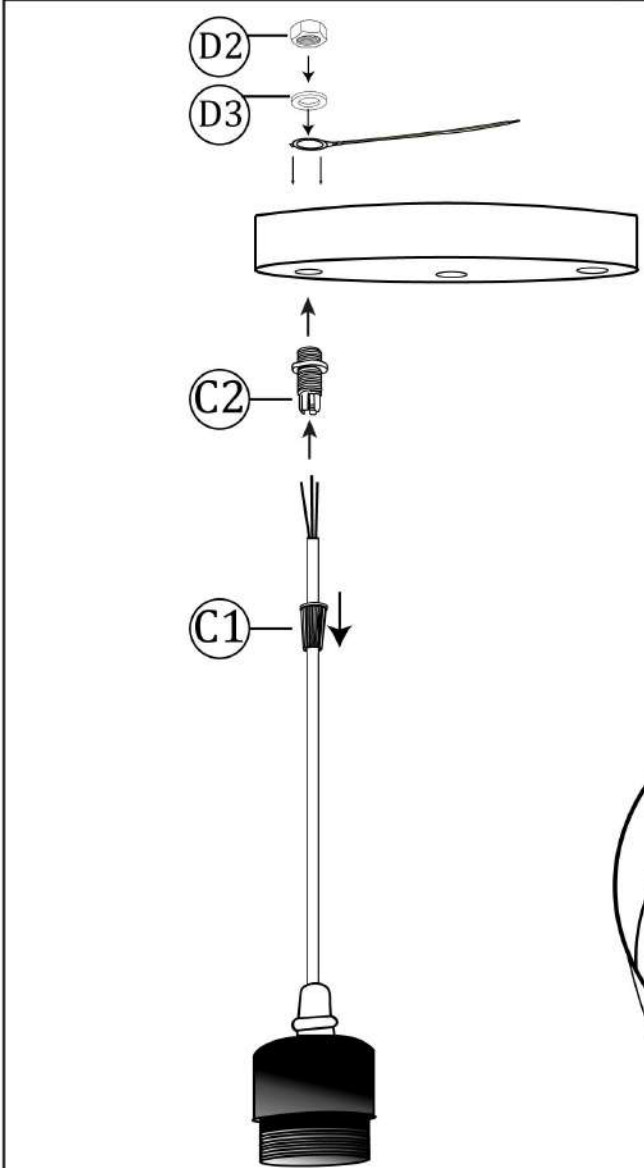

VINTAGE METAL PENDANT LAMP ASSEMBLING INSTRUCTION

	<p>G  x 1Pcs</p> <p>H  x 3Pcs</p> <p>I  x 3Pcs</p>	
A		x 1Pcs
B		x 2Pcs
C1		x 3Pcs
C2		x 3Pcs
D1		x 2Pcs
D2		x 3Pcs
D3		x 3Pcs
E		x 1Pcs
F		x 2Pcs

VINTAGE METAL PENDANT LAMP ASSEMBLING INSTRUCTION

1

2

VINTAGE METAL PENDANT LAMP ASSEMBLING INSTRUCTION

3

European Cord Colour

	Blue- Neutal
	Green- Earth
	Brown- Line

North America Cord Colour

	Black- Line
	Green- Earth
	White- Neutal

VINTAGE METAL PENDANT LAMP ASSEMBLING INSTRUCTION

4

5