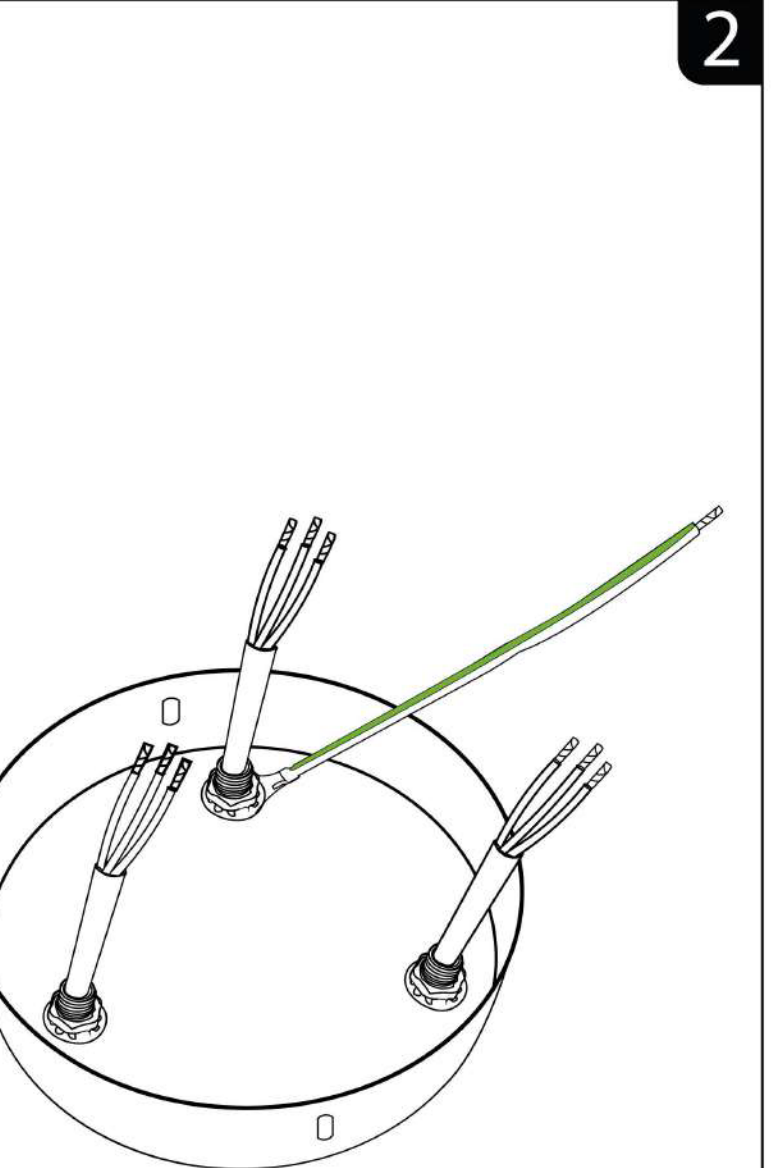

VINTAGE METAL PENDANT LAMP ASSEMBLING INSTRUCTION

	<p>G  x 1Pcs</p> <p>H  x 3Pcs</p> <p>I  x 3Pcs</p>	
A		x 1Pcs
B		x 2Pcs
C1		x 3Pcs
C2		x 3Pcs
D1		x 2Pcs
D2		x 3Pcs
D3		x 3Pcs
E		x 1Pcs
F		x 2Pcs

VINTAGE METAL PENDANT LAMP ASSEMBLING INSTRUCTION

1

2

VINTAGE METAL PENDANT LAMP ASSEMBLING INSTRUCTION

3

European Cord Colour

	Blue- Neutal
	Green- Earth
	Brown- Line

North America Cord Colour

	Black- Line
	Green- Earth
	White- Neutal