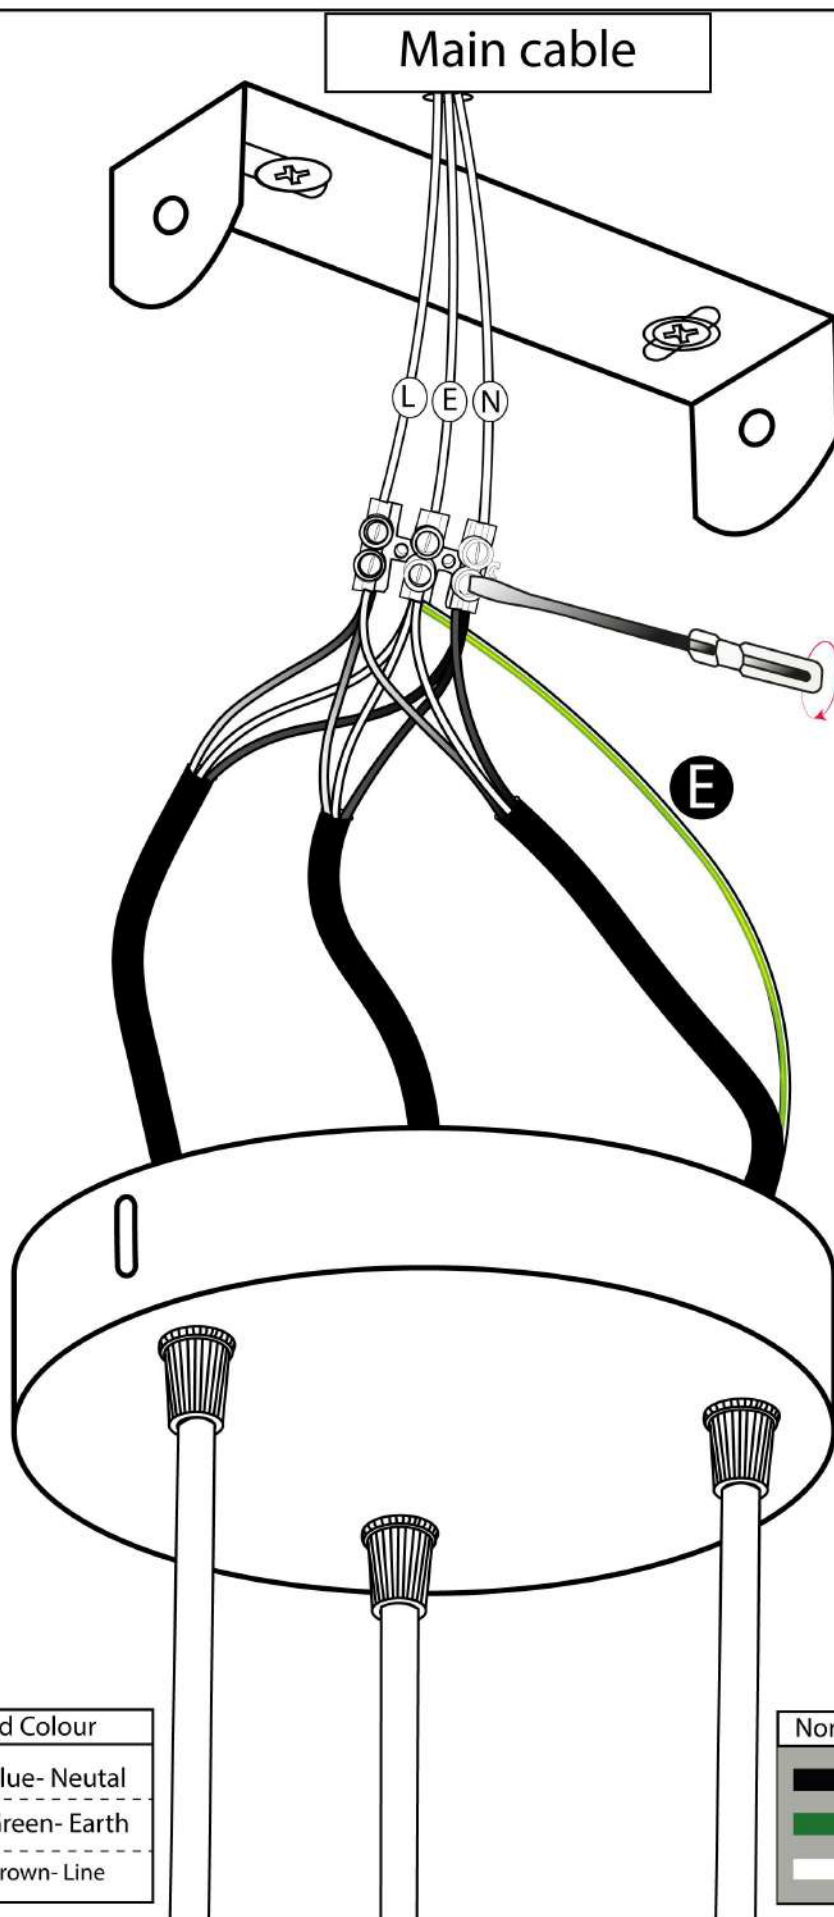

VINTAGE METAL PENDANT LAMP ASSEMBLING INSTRUCTION

	<p>G  x 1Pcs</p> <p>H  x 3Pcs</p> <p>I  x 3Pcs</p>	
A		x 1Pcs
B		x 2Pcs
C1		x 3Pcs
C2		x 3Pcs
D1		x 2Pcs
D2		x 3Pcs
D3		x 3Pcs
E		x 1Pcs
F		x 2Pcs

VINTAGE METAL PENDANT LAMP ASSEMBLING INSTRUCTION

1

2

VINTAGE METAL PENDANT LAMP ASSEMBLING INSTRUCTION

3

European Cord Colour

	Blue- Neutal
	Green- Earth
	Brown- Line

North America Cord Colour

	Black- Line
	Green- Earth
	White- Neutal

VINTAGE METAL PENDANT LAMP ASSEMBLING INSTRUCTION

4

5