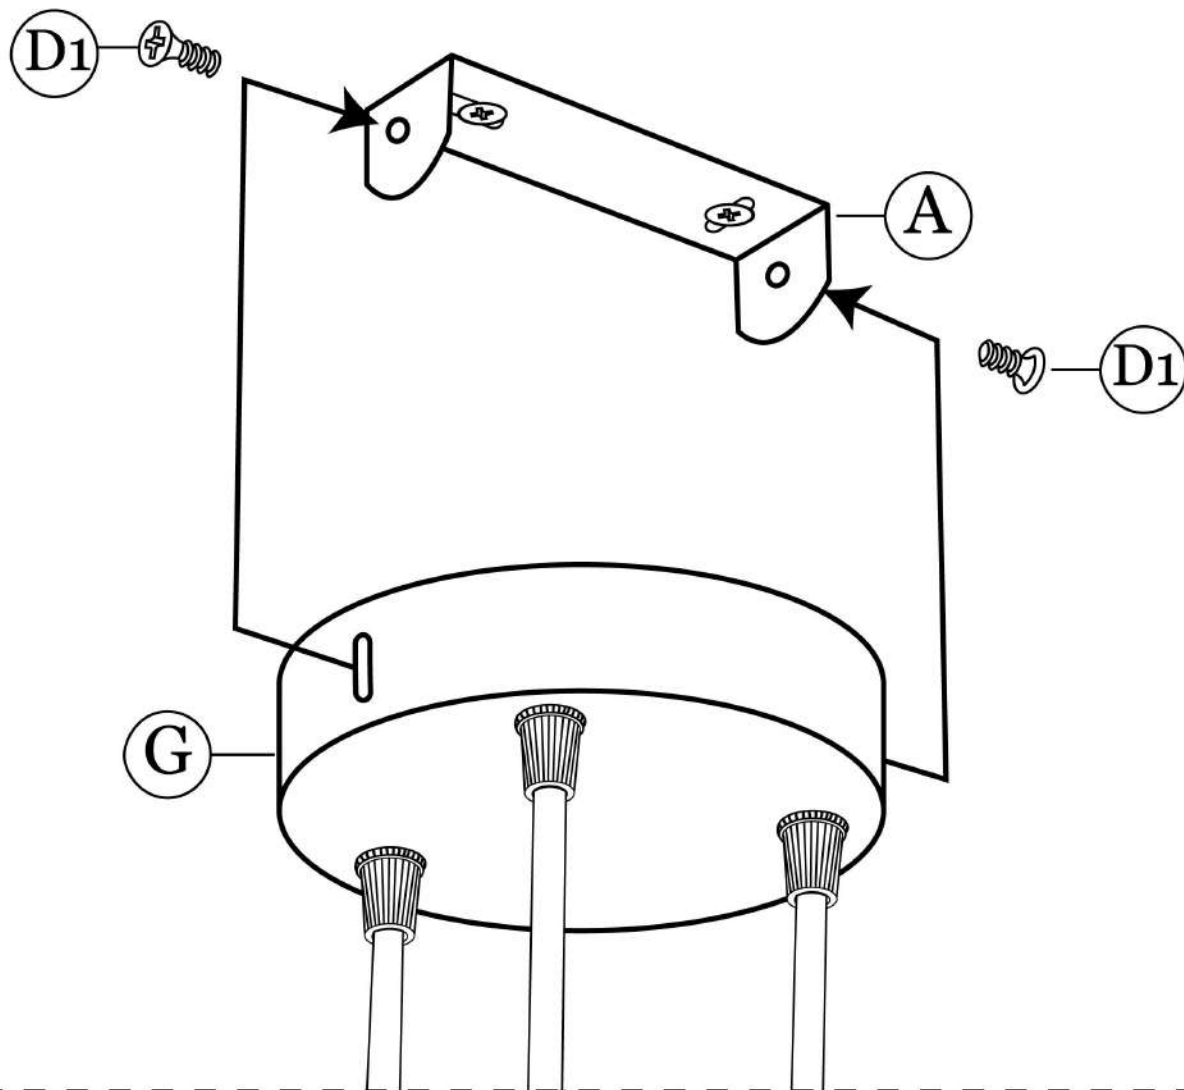

VINTAGE METAL PENDANT LAMP ASSEMBLING INSTRUCTION

	<p>G  x 1Pcs</p> <p>H  x 3Pcs</p> <p>I  x 3Pcs</p>	
A		x 1Pcs
B		x 2Pcs
C1		x 3Pcs
C2		x 3Pcs
D1		x 2Pcs
D2		x 3Pcs
D3		x 3Pcs
E		x 1Pcs
F		x 2Pcs

VINTAGE METAL PENDANT LAMP ASSEMBLING INSTRUCTION

1

2

VINTAGE METAL PENDANT LAMP ASSEMBLING INSTRUCTION

3

European Cord Colour

	Blue- Neutal
	Green- Earth
	Brown- Line

North America Cord Colour

	Black- Line
	Green- Earth
	White- Neutal

VINTAGE METAL PENDANT LAMP ASSEMBLING INSTRUCTION

4

5