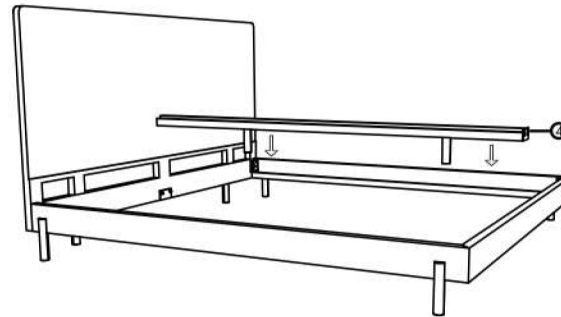

PARTS AND HARDWARE

PARTS LIST

No.	DESCRIPTION	IMAGE	QTY
1.	BED HEAD		01
2.	SIDE RAILS		02
3.	BACK REST		01
4.	CENTER RAILS		01
5.	SLATS		02

HARDWARE LIST

No.	DESCRIPTION	IMAGE	QTY
1.	ALLEN KEY (5 MM)		01

Thank you for purchasing this quality product ! Be sure to check all packing material carefully for small part that may have come loose inside the carton during shipping.

CAUTION: The item is heavy, assembly should be performed by two people.

STEP 1.

STEP 2.

STEP 3.

STEP 4.

STEP 5.