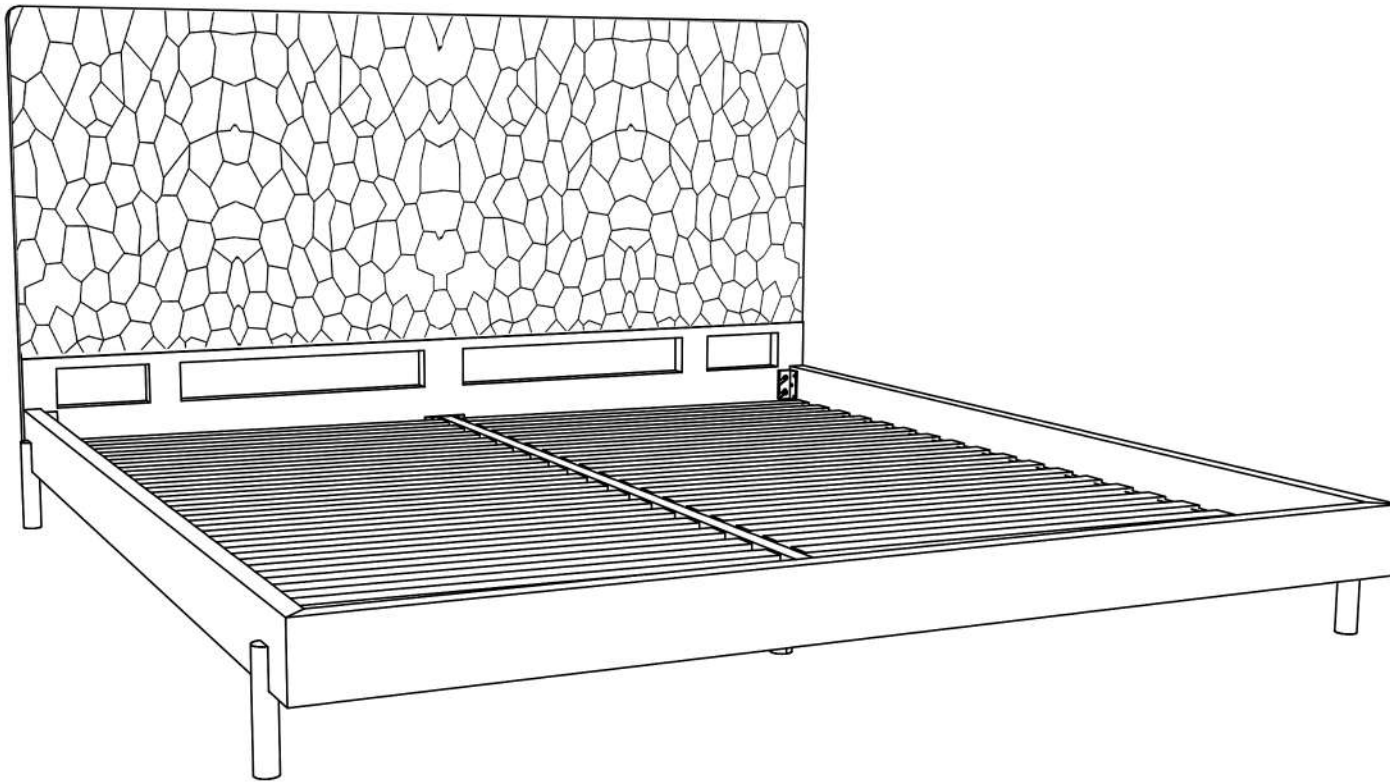

ASSEMBLY INSTRUCTIONS.

MISAKI KING BED BLACK

THANK YOU FOR YOUR PURCHASE!

PARTS AND HARDWARE

PARTS LIST

No.	DESCRIPTION	IMAGE	QTY
1.	BED HEAD		01
2.	SIDE RAILS		02
3.	BACK REST		01
4.	CENTER RAILS		01
5.	SLATS		02

HARDWARE LIST

No.	DESCRIPTION	IMAGE	QTY
1.	ALLEN KEY (5 MM)		01

Thank you for purchasing this quality product ! Be sure to check all packing material carefully for small part that may have come loose inside the carton during shipping.