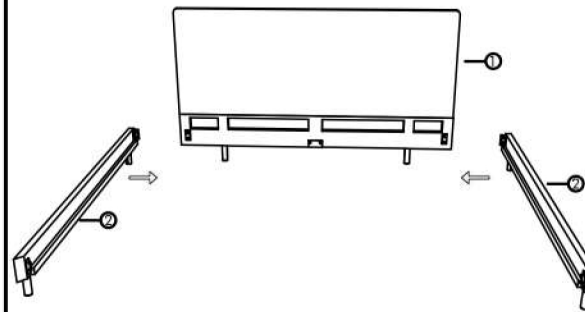

PARTS AND HARDWARE

PARTS LIST

No.	DESCRIPTION	IMAGE	QTY
1.	BED HEAD		01
2.	SIDE RAILS		02
3.	BACK REST		01
4.	CENTER RAILS		01
5.	SLATS		02

HARDWARE LIST

No.	DESCRIPTION	IMAGE	QTY
1.	ALLEN KEY (5 MM)		01

Thank you for purchasing this quality product ! Be sure to check all packing material carefully for small part that may have come loose inside the carton during shipping.

CAUTION: The item is heavy, assembly should be performed by two people.

STEP 1.