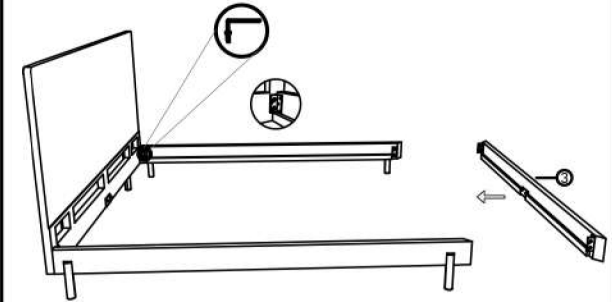

PARTS AND HARDWARE

PARTS LIST

No.	DESCRIPTION	IMAGE	QTY
1.	BED HEAD		01
2.	SIDE RAILS		02
3.	BACK REST		01
4.	CENTER RAILS		01
5.	SLATS		02

HARDWARE LIST

No.	DESCRIPTION	IMAGE	QTY
1.	ALLEN KEY (5 MM)		01

Thank you for purchasing this quality product ! Be sure to check all packing material carefully for small part that may have come loose inside the carton during shipping.

CAUTION: The item is heavy, assembly should be performed by two people.

STEP 1.

STEP 2.

STEP 3.

STEP 4.

STEP 5.