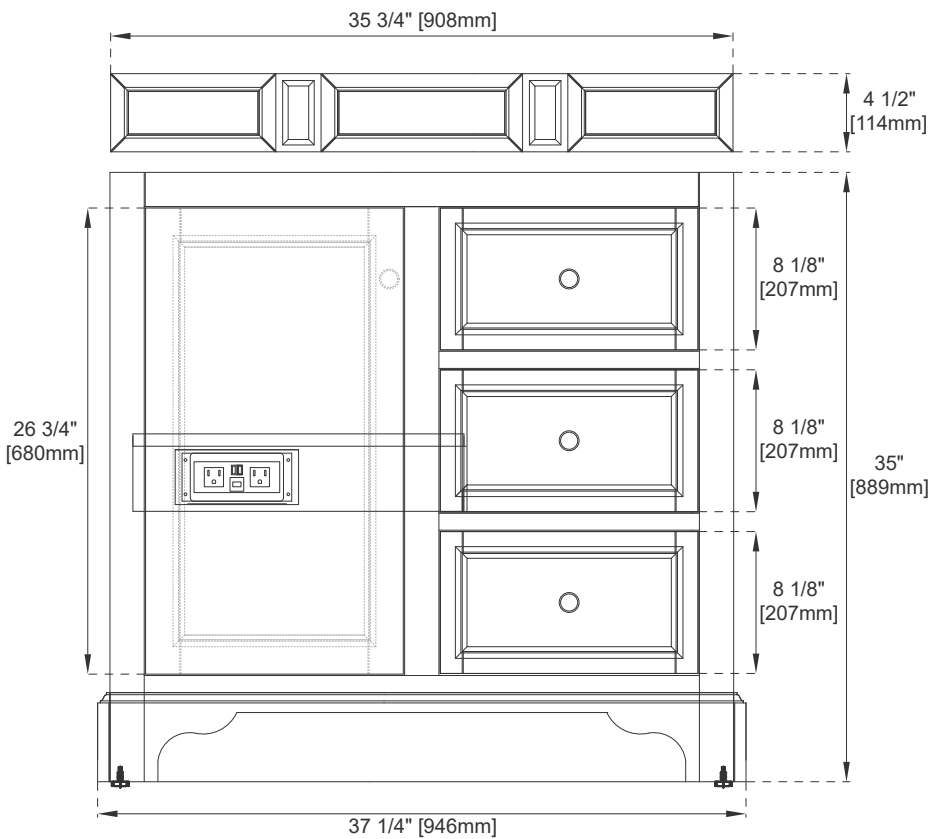

36" VANITY

Features and Materials

Solids: BW-Yellow Poplar; BNM-Soft Maple and Yellow Poplar
Veneers: BNM-Birch
Panels: Plywood & MDF
Installation Type: Floor Standing
Number of Basins: One, with Optional 3cm Top
Vanity Top Included: NO, Optional 3cm Tops Available with Sink
Overflow: Yes, Front Facing
Optional Wooden Backsplash
Number of Doors: One
Number of Drawers: Two
Assembly Type: Installation of Optional 3cm Top with Sink
Storage Tray: Yes, Faux Shagreen
USB/Power Component: YES
Cord Length: 6'6"
Drawer Box Material and Construction: 15mm Poplar/English Dovetail Joinery
Hardware Material and Finish: Zinc Alloy in Satin Nickel
Fits Drain Hole Size: 1 3/4"
Full Extension, Soft Close Glides
European Soft Close Hinges
Aluminum Laminate Drawer Liners
Adjustable Levelers

Dimension

Width: 37-1/4"
Depth: 23-1/2"
Height: 35"
Rough-In Height: 21-1/2"

36" VANITY

Top View

Faux Shagreen Storage Tray

Front View

Knob

36" VANITY

Side View 1

Side View 2

Back View