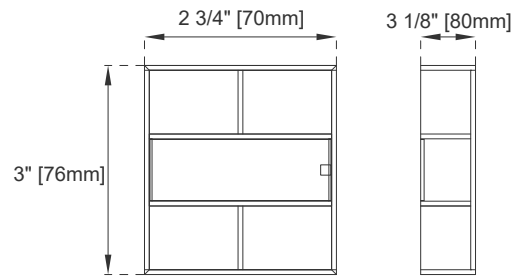

36" VANITY

Features and Materials

Solids: BW-Yellow Poplar; BNM-Soft Maple and Yellow Poplar
Veneers: BNM-Birch
Panels: Plywood & MDF
Installation Type: Floor Standing
Number of Basins: One, with Optional 3cm Top
Vanity Top Included: NO, Optional 3cm Tops Available with Sink
Overflow: Yes, Front Facing
Optional Wooden Backsplash
Number of Doors: One
Number of Drawers: Two
Assembly Type: Installation of Optional 3cm Top with Sink
Storage Tray: Yes, Faux Shagreen
USB/Power Component: YES
Cord Length: 6'6"
Drawer Box Material and Construction: 15mm Poplar/English Dovetail Joinery
Hardware Material and Finish: Zinc Alloy in Satin Nickel
Fits Drain Hole Size: 1 3/4"
Full Extension, Soft Close Glides
European Soft Close Hinges
Aluminum Laminate Drawer Liners
Adjustable Levelers

Dimension

Width: 37-1/4"
Depth: 23-1/2"
Height: 35"
Rough-In Height: 21-1/2"

36" VANITY

Top View

Faux Shagreen Storage Tray

Front View

Knob

36" VANITY

Side View 1

Side View 2

Back View