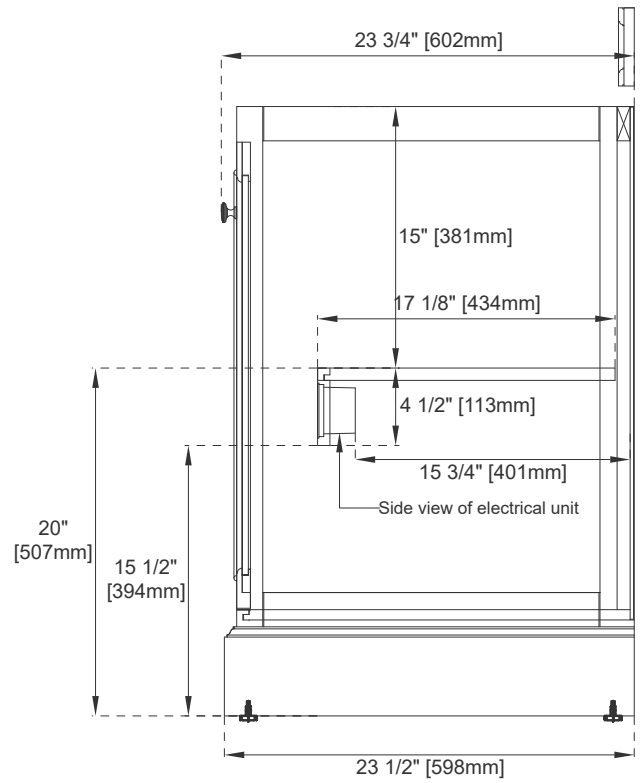

36" VANITY

Features and Materials

Solids: BW-Yellow Poplar; BNM-Soft Maple and Yellow Poplar
Veneers: BNM-Birch
Panels: Plywood & MDF
Installation Type: Floor Standing
Number of Basins: One, with Optional 3cm Top
Vanity Top Included: NO, Optional 3cm Tops Available with Sink
Overflow: Yes, Front Facing
Optional Wooden Backsplash
Number of Doors: One
Number of Drawers: Two
Assembly Type: Installation of Optional 3cm Top with Sink
Storage Tray: Yes, Faux Shagreen
USB/Power Component: YES
Cord Length: 6'6"
Drawer Box Material and Construction: 15mm Poplar/English Dovetail Joinery
Hardware Material and Finish: Zinc Alloy in Satin Nickel
Fits Drain Hole Size: 1 3/4"
Full Extension, Soft Close Glides
European Soft Close Hinges
Aluminum Laminate Drawer Liners
Adjustable Levelers

Dimension

Width: 37-1/4"
Depth: 23-1/2"
Height: 35"
Rough-In Height: 21-1/2"

36" VANITY

Top View

Faux Shagreen Storage Tray

Front View

Knob

36" VANITY

Side View 1

Side View 2

Back View