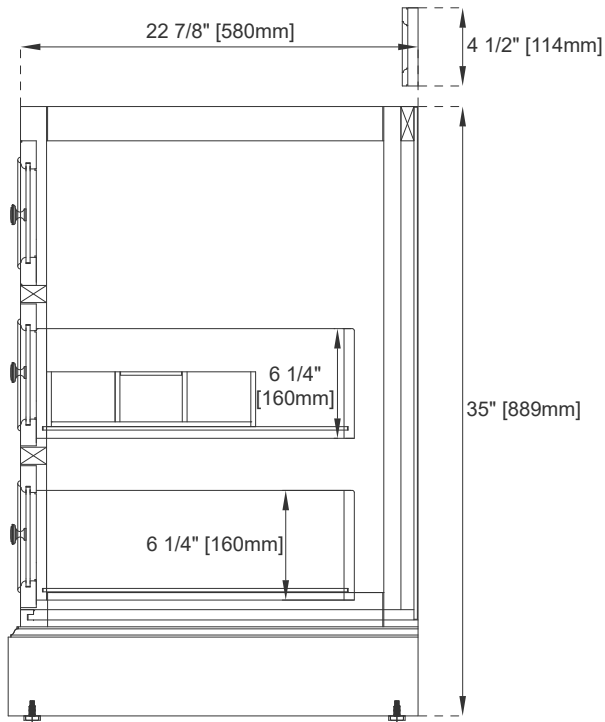

36" VANITY

Features and Materials

Solids: BW-Yellow Poplar; BNM-Soft Maple and Yellow Poplar
Veneers: BNM-Birch
Panels: Plywood & MDF
Installation Type: Floor Standing
Number of Basins: One, with Optional 3cm Top
Vanity Top Included: NO, Optional 3cm Tops Available with Sink
Overflow: Yes, Front Facing
Optional Wooden Backsplash
Number of Doors: One
Number of Drawers: Two
Assembly Type: Installation of Optional 3cm Top with Sink
Storage Tray: Yes, Faux Shagreen
USB/Power Component: YES
Cord Length: 6'6"
Drawer Box Material and Construction: 15mm Poplar/English Dovetail Joinery
Hardware Material and Finish: Zinc Alloy in Satin Nickel
Fits Drain Hole Size: 1 3/4"
Full Extension, Soft Close Glides
European Soft Close Hinges
Aluminum Laminate Drawer Liners
Adjustable Levelers

Dimension

Width: 37-1/4"
Depth: 23-1/2"
Height: 35"
Rough-In Height: 21-1/2"

36" VANITY

Top View

Faux Shagreen Storage Tray

Front View

Knob

36" VANITY

Side View 1

Side View 2

Back View