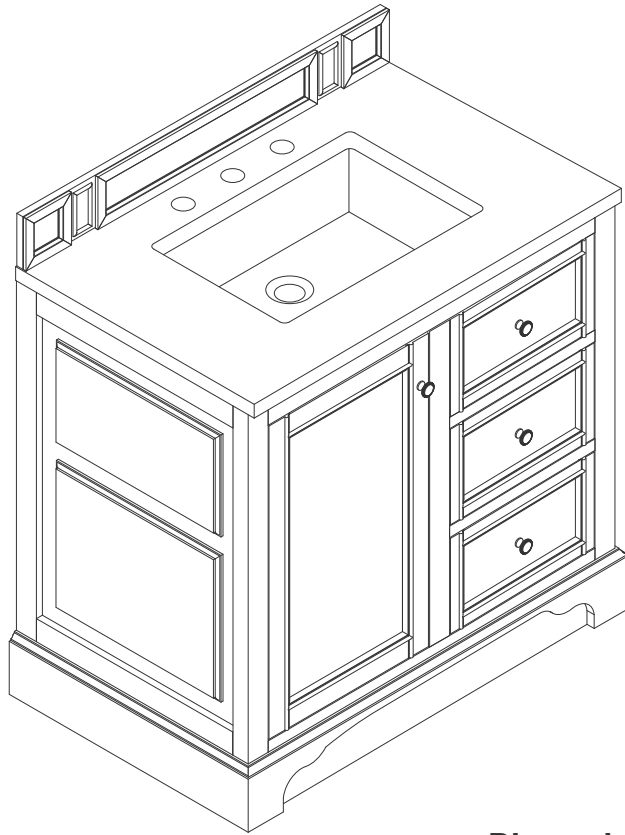

36" VANITY

Features and Materials

Solids: BW-Yellow Poplar; BNM-Soft Maple and Yellow Poplar
Veneers: BNM-Birch
Panels: Plywood & MDF
Installation Type: Floor Standing
Number of Basins: One, with Optional 3cm Top
Vanity Top Included: NO, Optional 3cm Tops Available with Sink
Overflow: Yes, Front Facing
Optional Wooden Backsplash
Number of Doors: One
Number of Drawers: Two
Assembly Type: Installation of Optional 3cm Top with Sink
Storage Tray: Yes, Faux Shagreen
USB/Power Component: YES
Cord Length: 6'6"
Drawer Box Material and Construction: 15mm Poplar/English Dovetail Joinery
Hardware Material and Finish: Zinc Alloy in Satin Nickel
Fits Drain Hole Size: 1 3/4"
Full Extension, Soft Close Glides
European Soft Close Hinges
Aluminum Laminate Drawer Liners
Adjustable Levelers

Dimension

Width: 37-1/4"
Depth: 23-1/2"
Height: 35"
Rough-In Height: 21-1/2"

36" VANITY

Top View

Faux Shagreen Storage Tray

Front View

Knob

36" VANITY

Side View 1

Side View 2

Back View