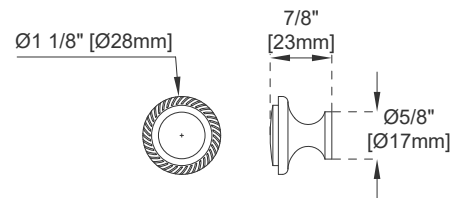

36" VANITY

Features and Materials

Solids: BW-Yellow Poplar; BNM-Soft Maple and Yellow Poplar
Veneers: BNM-Birch
Panels: Plywood & MDF
Installation Type: Floor Standing
Number of Basins: One, with Optional 3cm Top
Vanity Top Included: NO, Optional 3cm Tops Available with Sink
Overflow: Yes, Front Facing
Optional Wooden Backsplash
Number of Doors: One
Number of Drawers: Two
Assembly Type: Installation of Optional 3cm Top with Sink
Storage Tray: Yes, Faux Shagreen
USB/Power Component: YES
Cord Length: 6'6"
Drawer Box Material and Construction: 15mm Poplar/English Dovetail Joinery
Hardware Material and Finish: Zinc Alloy in Satin Nickel
Fits Drain Hole Size: 1 3/4"
Full Extension, Soft Close Glides
European Soft Close Hinges
Aluminum Laminate Drawer Liners
Adjustable Levelers

Dimension

Width: 37-1/4"
Depth: 23-1/2"
Height: 35"
Rough-In Height: 21-1/2"

36" VANITY

Top View

Faux Shagreen Storage Tray

Front View

Knob

36" VANITY

Side View 1

Side View 2

Back View