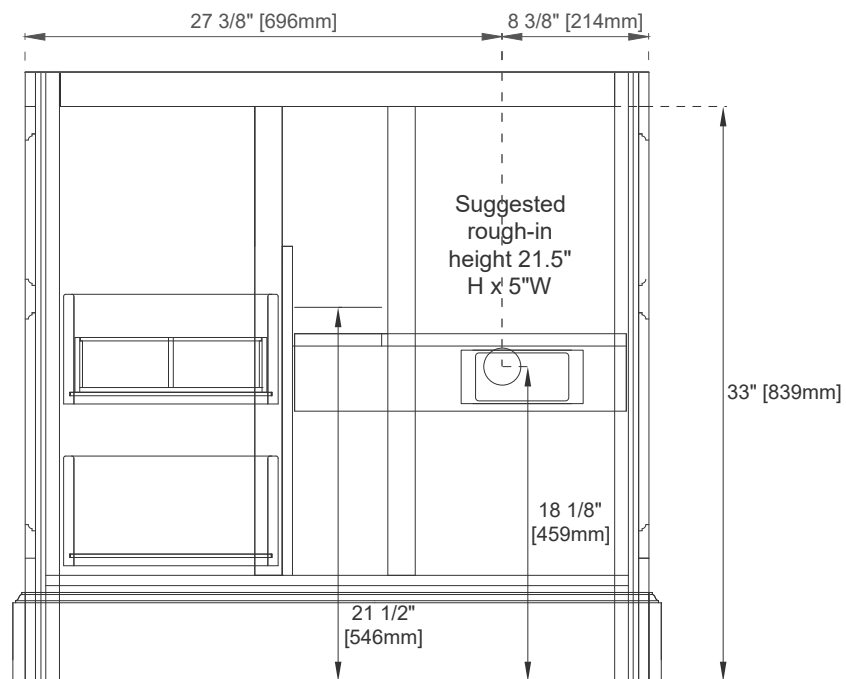

36" VANITY

Features and Materials

Solids: BW-Yellow Poplar; BNM-Soft Maple and Yellow Poplar
Veneers: BNM-Birch
Panels: Plywood & MDF
Installation Type: Floor Standing
Number of Basins: One, with Optional 3cm Top
Vanity Top Included: NO, Optional 3cm Tops Available with Sink
Overflow: Yes, Front Facing
Optional Wooden Backsplash
Number of Doors: One
Number of Drawers: Two
Assembly Type: Installation of Optional 3cm Top with Sink
Storage Tray: Yes, Faux Shagreen
USB/Power Component: YES
Cord Length: 6'6"
Drawer Box Material and Construction: 15mm Poplar/English Dovetail Joinery
Hardware Material and Finish: Zinc Alloy in Satin Nickel
Fits Drain Hole Size: 1 3/4"
Full Extension, Soft Close Glides
European Soft Close Hinges
Aluminum Laminate Drawer Liners
Adjustable Levelers

Dimension

Width: 37-1/4"
Depth: 23-1/2"
Height: 35"
Rough-In Height: 21-1/2"

36" VANITY

Top View

Faux Shagreen Storage Tray

Front View

Knob

36" VANITY

Side View 1

Side View 2

Back View