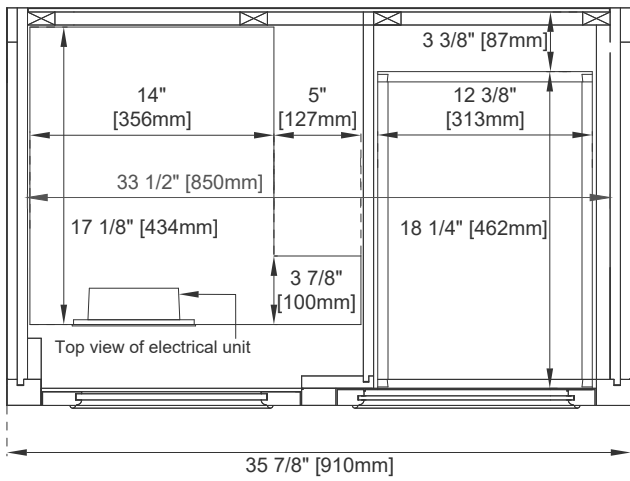

36" VANITY

Features and Materials

Solids: BW-Yellow Poplar; BNM-Soft Maple and Yellow Poplar
Veneers: BNM-Birch
Panels: Plywood & MDF
Installation Type: Floor Standing
Number of Basins: One, with Optional 3cm Top
Vanity Top Included: NO, Optional 3cm Tops Available with Sink
Overflow: Yes, Front Facing
Optional Wooden Backsplash
Number of Doors: One
Number of Drawers: Two
Assembly Type: Installation of Optional 3cm Top with Sink
Storage Tray: Yes, Faux Shagreen
USB/Power Component: YES
Cord Length: 6'6"
Drawer Box Material and Construction: 15mm Poplar/English Dovetail Joinery
Hardware Material and Finish: Zinc Alloy in Satin Nickel
Fits Drain Hole Size: 1 3/4"
Full Extension, Soft Close Glides
European Soft Close Hinges
Aluminum Laminate Drawer Liners
Adjustable Levelers

Dimension

Width: 37-1/4"
Depth: 23-1/2"
Height: 35"
Rough-In Height: 21-1/2"

36" VANITY

Top View

Faux Shagreen Storage Tray

Front View

Knob

36" VANITY

Side View 1

Side View 2

Back View