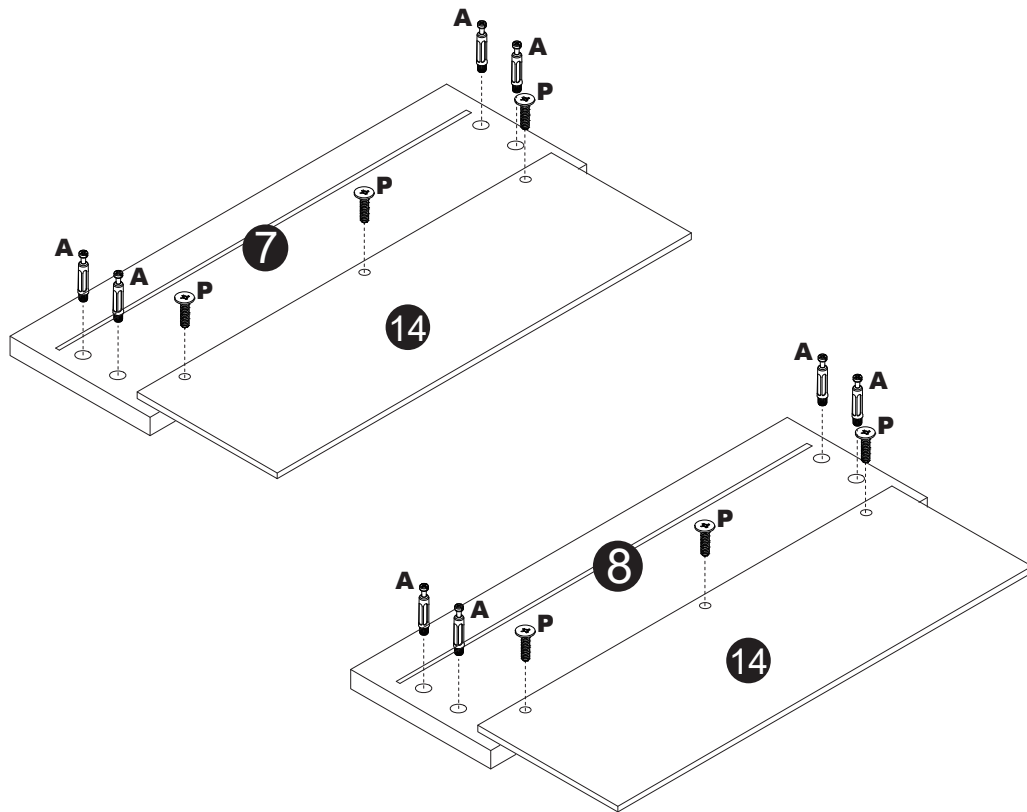

Step 3

Step 4

Step 5

Step 6

Step 7

Step 8

Step 9

Step 10

x2

Step 11

x2

Step 12

x2

Step 13

Step 14

Step 15

Step 16

| Step17

| Step18

LED LIGHTS OPERATION MANUAL

1 Power on

2 Remove the plastic insulation at the bottom of the remote control

3 Light color and mode

Static red