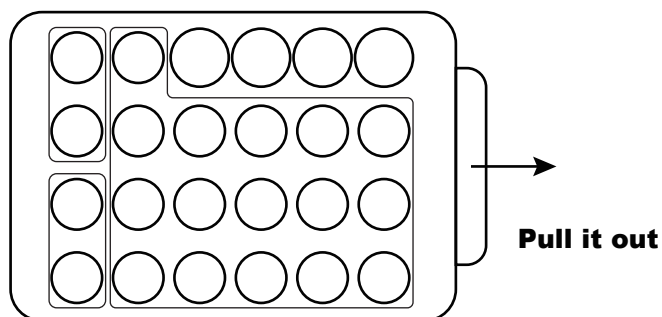

x2

Step 11

x2

Step 12

x2

Step 13

Step 14

Step 15

Step 16

| Step17

| Step18

LED LIGHTS OPERATION MANUAL

1 Power on

2 Remove the plastic insulation at the bottom of the remote control

3 Light color and mode

Static red