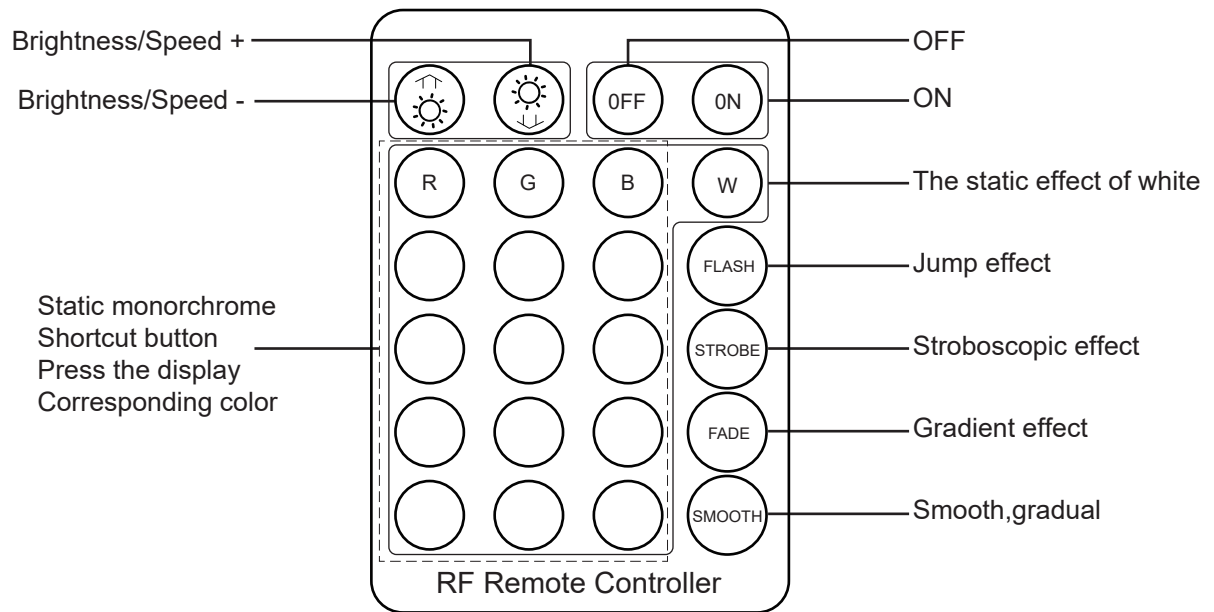

4 Remote control

They break the traditional monotonous furniture style and give it new meaning through LED lights, which are both functional and beautiful. Our professional team provides you with innovative and customized design and attentive service, aiming to meet our customer's specific needs around the world, bringing you high quality furniture and colorful and meaningful life. Since now, we have expanded into the production of a wide variety of LED lighted furniture from living room, bedroom to bathroom.

Your Dream Home is Waiting