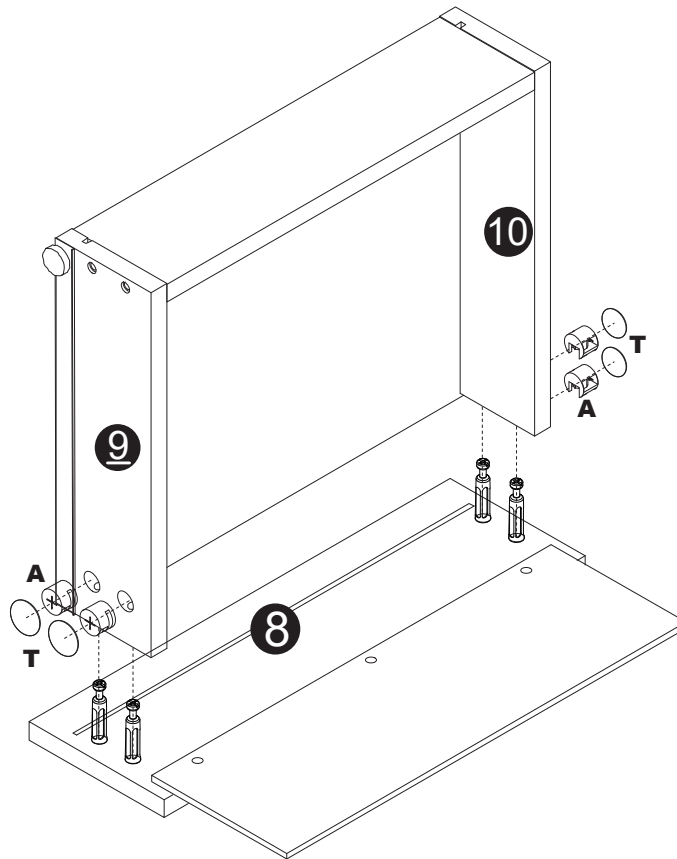

x2

Step 11

x2

Step 12

x2

Step 13

Step 14

Step 15

Step 16

| Step17

| Step18

LED LIGHTS OPERATION MANUAL

1 Power on

2 Remove the plastic insulation at the bottom of the remote control

3 Light color and mode

Static red