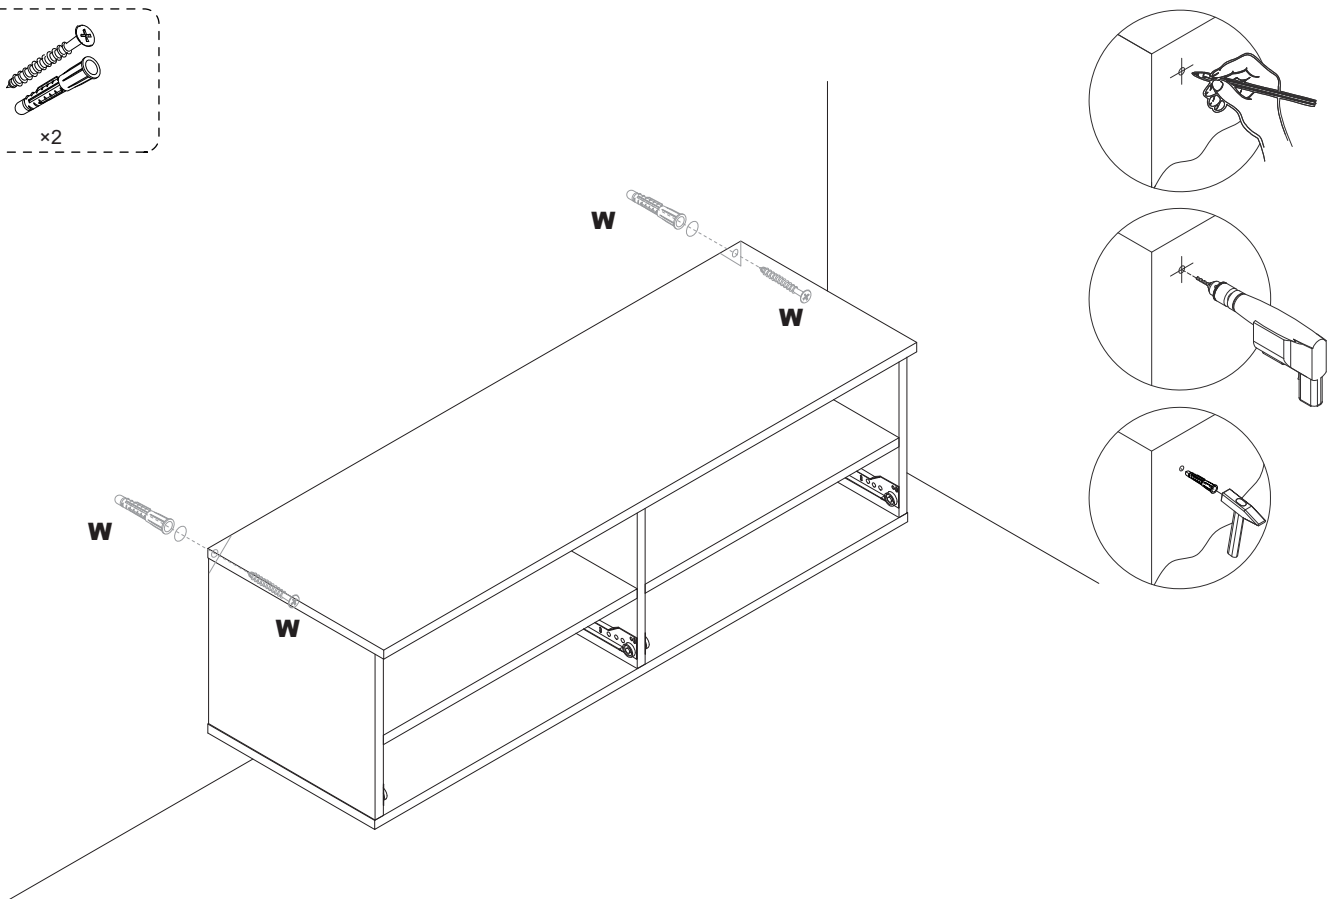

x2

Step 11

x2

Step 12

x2

Step 13

Step 14

Step 15

Step 16

| Step17

| Step18

LED LIGHTS OPERATION MANUAL

1 Power on

2 Remove the plastic insulation at the bottom of the remote control

3 Light color and mode

Static red